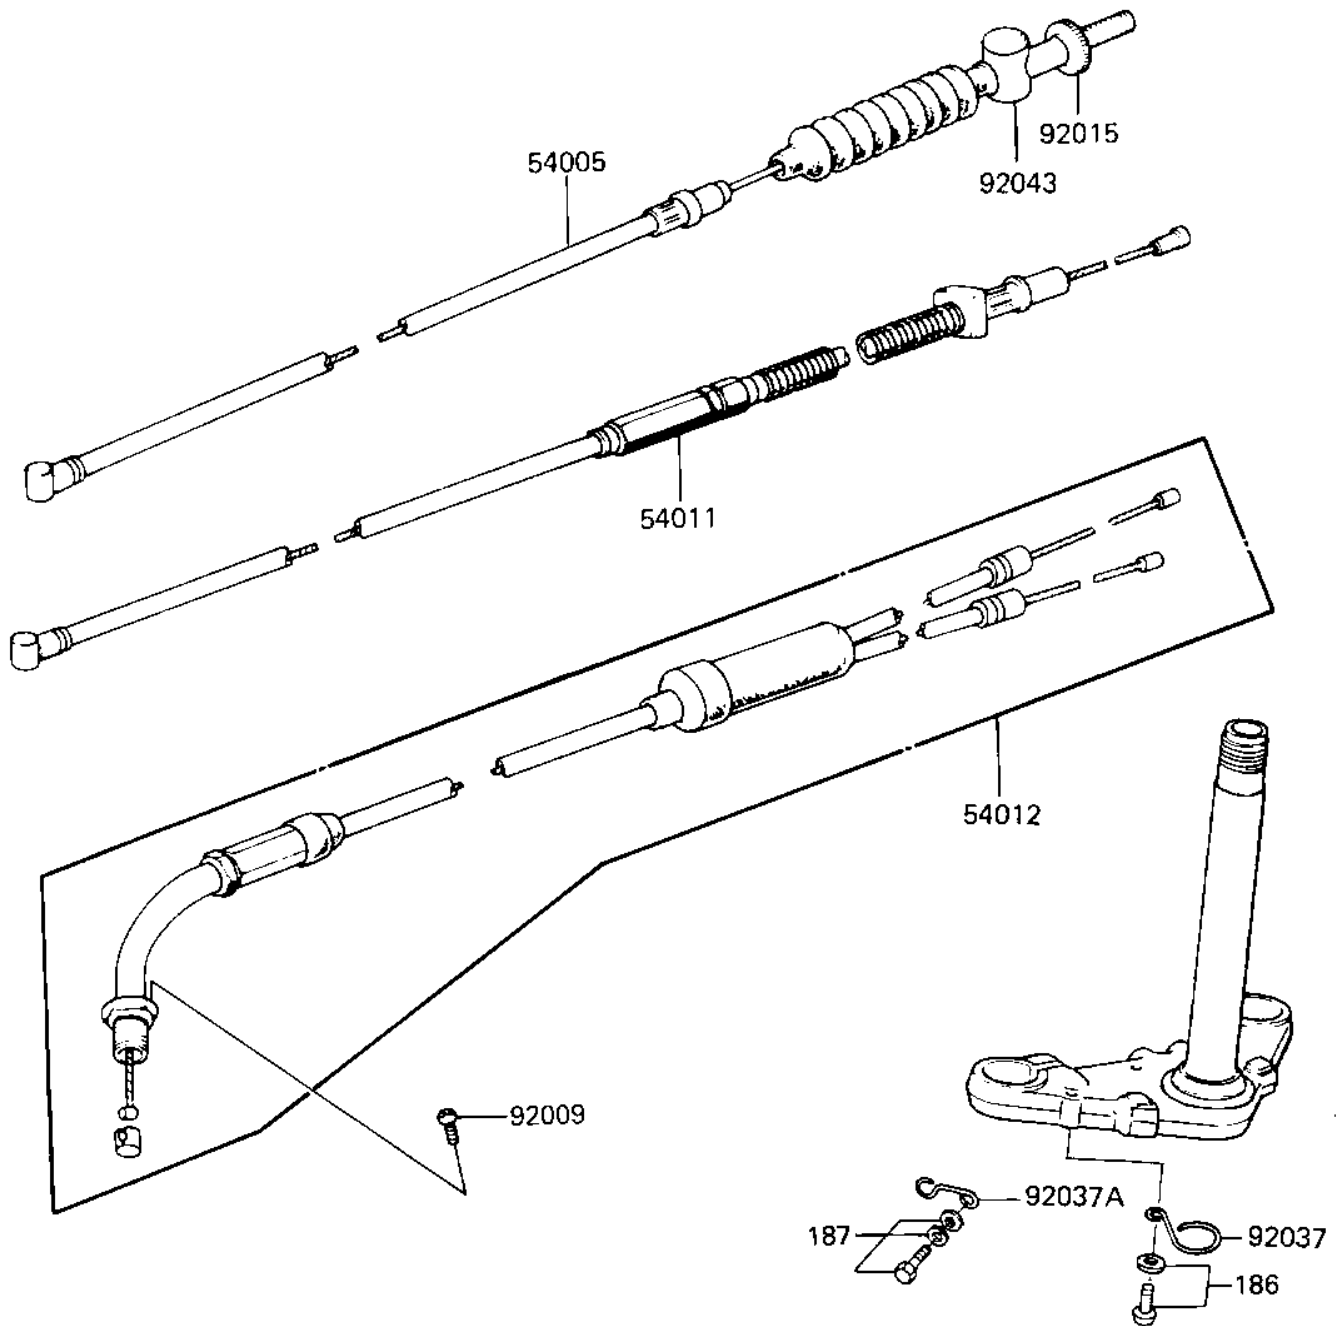

1984 KD80 PARTS DIAGRAM

CABLES

F2540-0065

1984 KD80 PARTS LIST

CABLES

ITEM NAME	PART NUMBER	QUANTITY
CABLE,FRONT BRAKE (Ref # 54005)	54005-1021	1
CABLE, CLUTCH (Ref # 54011)	54011-073	1
CABLE,THROTTLE (Ref # 54012)	54012-1056	1
SCREW-PAN-WS-CROS (Ref # 92009)	223B0510	1
NUT-BRAKE ROD ADJUST (Ref # 92015)	92015-052	1
CLAMP-CABLE (Ref # 92037)	92037-046	1
CLAMP,CABLE (Ref # 92037A)	92037-117	1
JOINT-BRAKE ROD (Ref # 92043)	92043-082	1
BOLT 6X12 (WP) (Ref # 186)	186B0612	1
BOLT 6X12 (Ref # 187)	187B0612	1