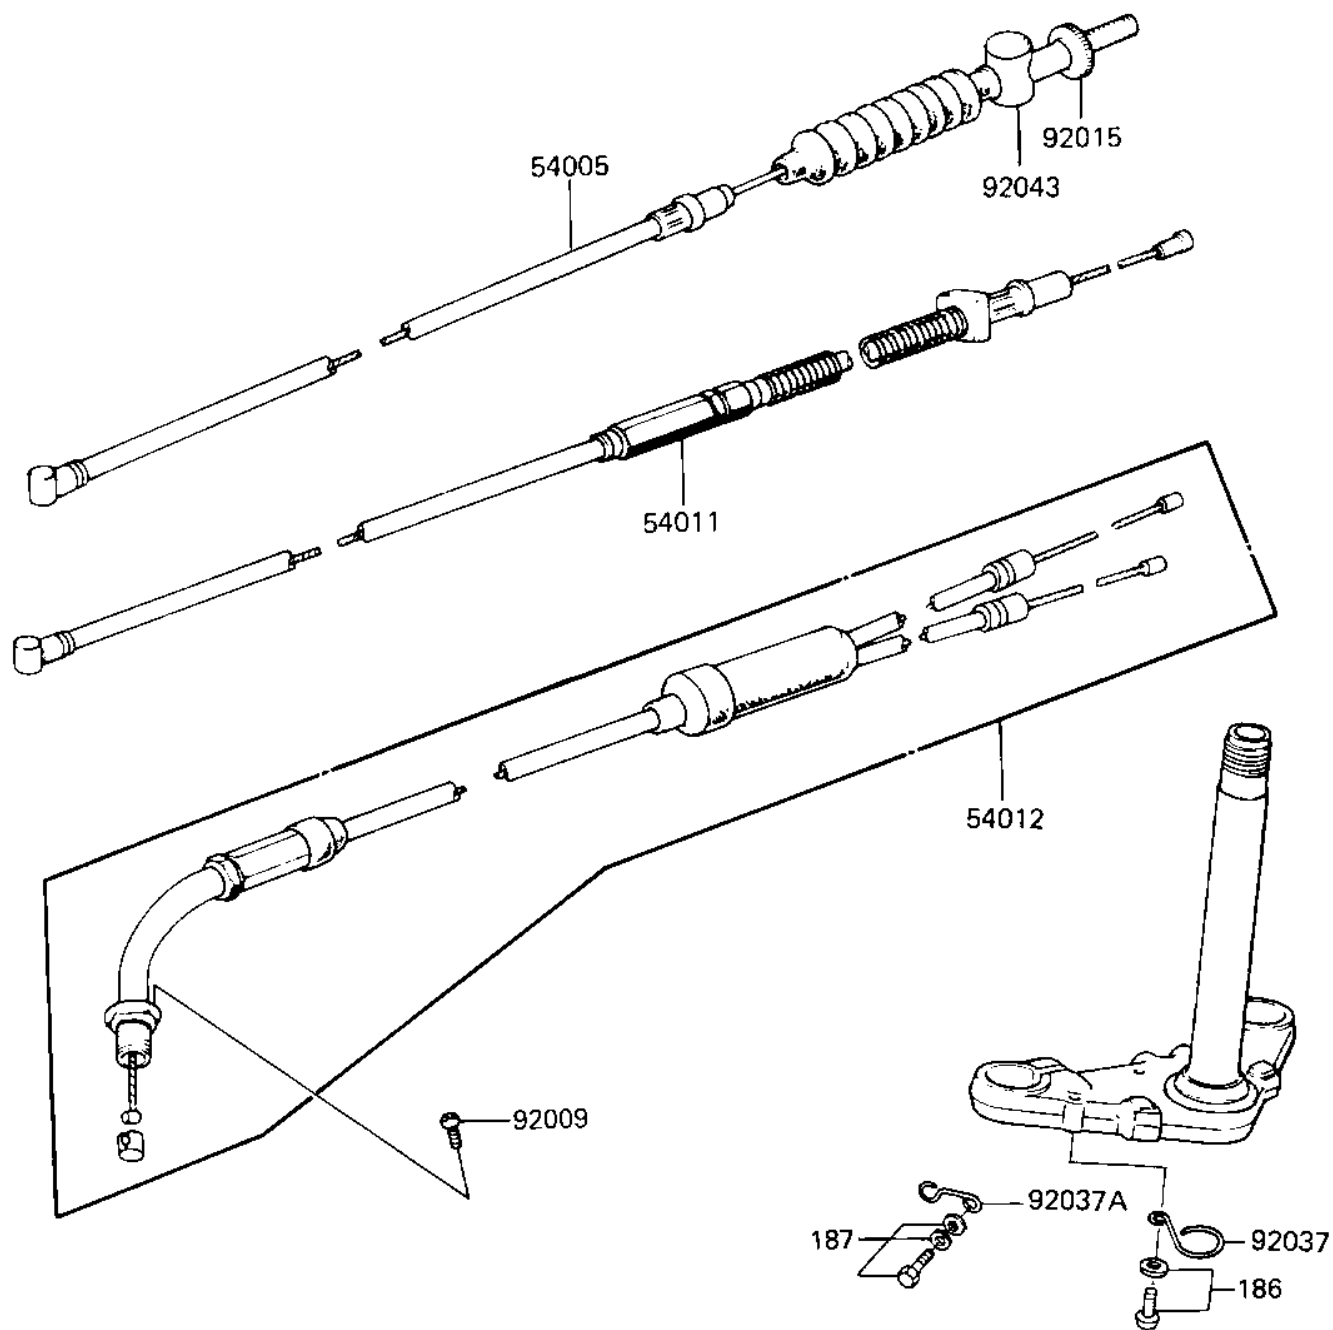

1984 KD80 PARTS DIAGRAM

CABLES

F2540-0065

1984 KD80 PARTS LIST

CABLES

ITEM NAME	PART NUMBER	QUANTITY
CABLE,FRONT BRAKE (Ref # 54005)	54005-1021	1
CABLE, CLUTCH (Ref # 54011)	54011-073	1
CABLE,THROTTLE (Ref # 54012)	54012-1056	1
SCREW-PAN-WS-CROS (Ref # 92009)	223B0510	1
NUT-BRAKE ROD ADJUST (Ref # 92015)	92015-052	1
CLAMP-CABLE (Ref # 92037)	92037-046	1
CLAMP,CABLE (Ref # 92037A)	92037-117	1
JOINT-BRAKE ROD (Ref # 92043)	92043-082	1
BOLT 6X12 (WP) (Ref # 186)	186B0612	1
BOLT 6X12 (Ref # 187)	187B0612	1