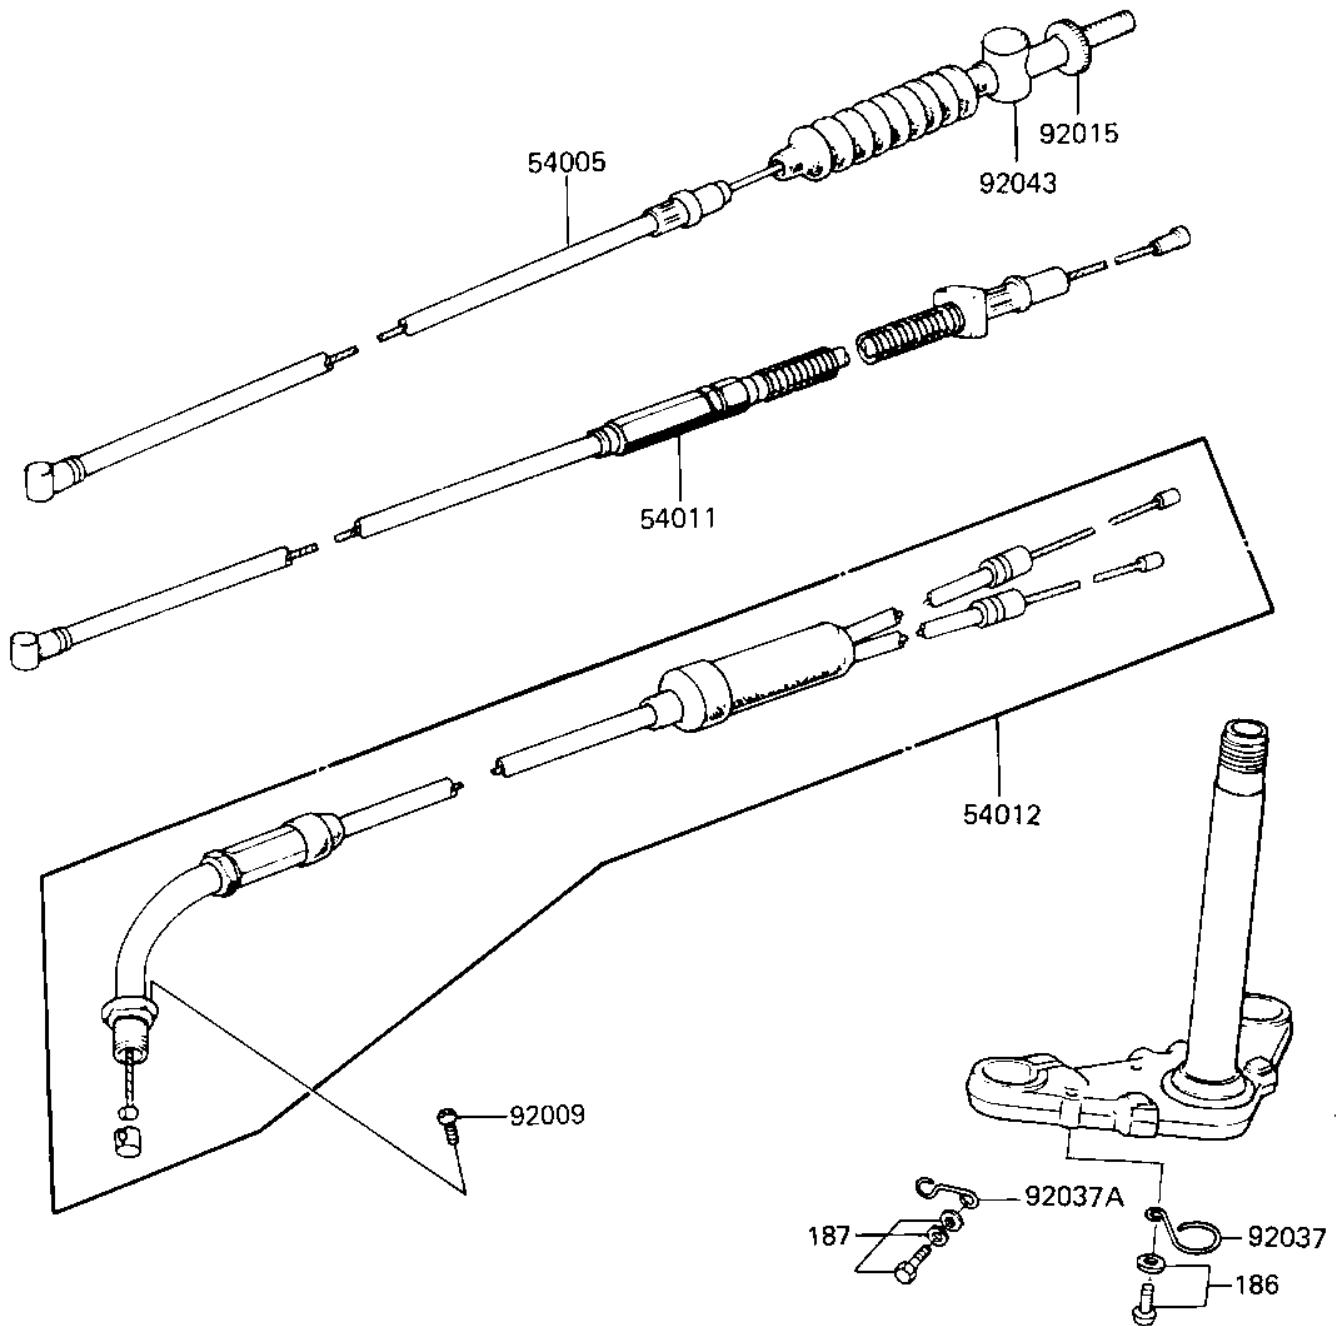

# 1982 KD80 PARTS DIAGRAM

## CABLES

F2540-0065

# 1982 KD80 PARTS LIST

## CABLES

ITEM NAME	PART NUMBER	QUANTITY
CABLE,FRONT BRAKE (Ref # 54005)	54005-1021	1
CABLE, CLUTCH (Ref # 54011)	54011-073	1
CABLE,THROTTLE (Ref # 54012)	54012-1056	1
SCREW-PAN-WS-CROS (Ref # 92009)	223B0510	1
NUT-BRAKE ROD ADJUST (Ref # 92015)	92015-052	1
CLAMP-CABLE (Ref # 92037)	92037-046	1
CLAMP,CABLE (Ref # 92037A)	92037-117	1
JOINT-BRAKE ROD (Ref # 92043)	92043-082	1
BOLT 6X12 (WP) (Ref # 186)	186B0612	1
BOLT 6X12 (Ref # 187)	187B0612	1