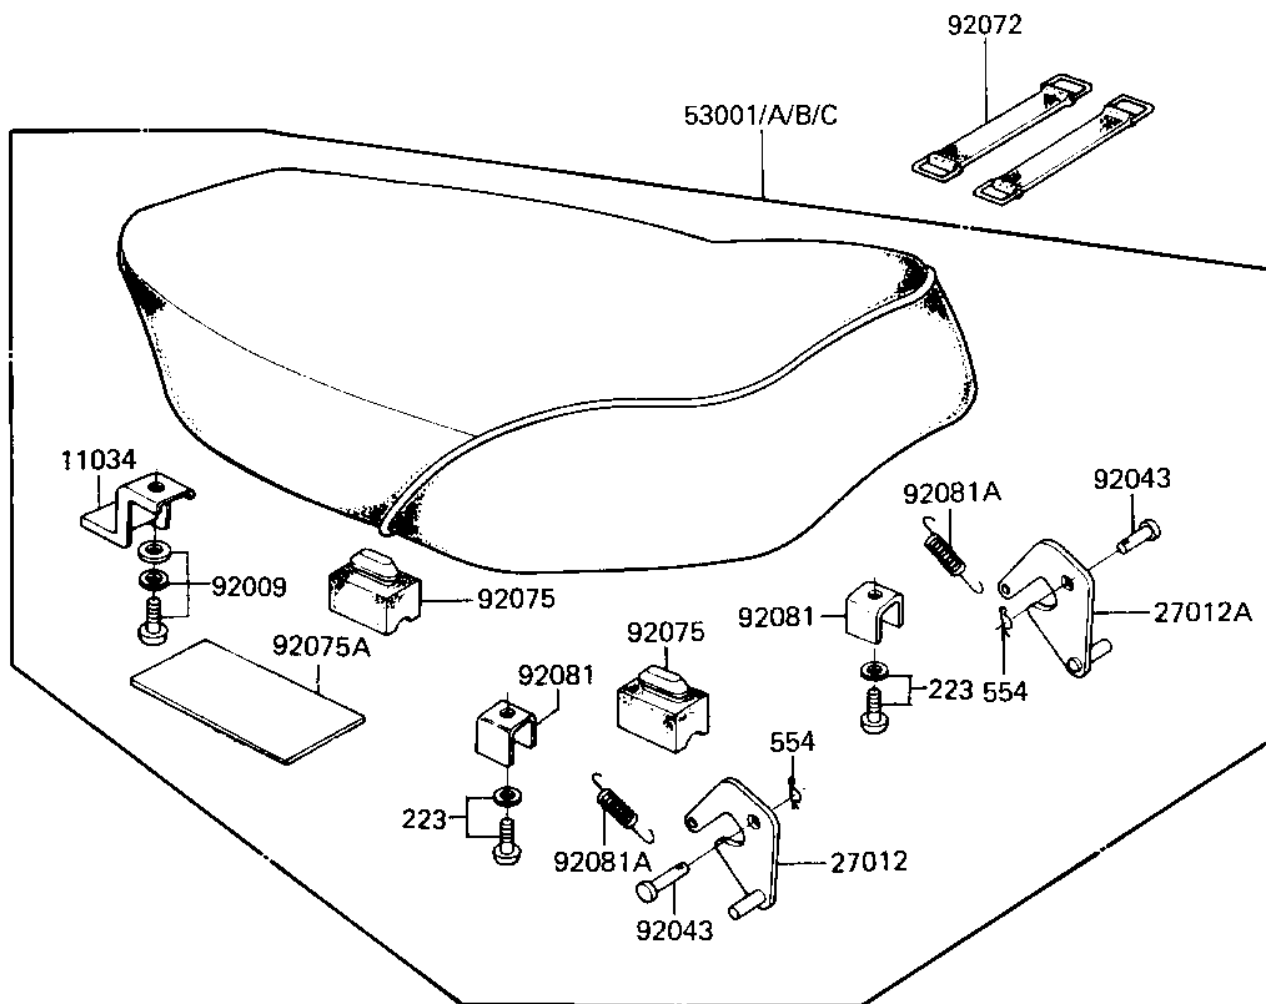

1985 KD80 PARTS DIAGRAM

SEAT

F2510-0070

Ref. Label

1985 KD80 PARTS LIST

SEAT

ITEM NAME	PART NUMBER	QUANTITY
BRACKET,SEAT (Ref # 11034)	53032-004	1
HOOK,L.H SEAT (Ref # 27012)	53008-031	1
HOOK,R.H SEAT (Ref # 27012A)	53008-032	1
53001-1460 (Canada) (Ref # 53001B)	53001-1402	1
SCREW (Ref # 92009)	92009-1282	1
PIN DUAL SEAT PIVOT (Ref # 92043)	53011-001	1
DAMPER RUBBER (Ref # 92075)	92075-099	1
SPRING,SEAT HOOK (Ref # 92081)	53012-012	1
SPRING,HOOK (Ref # 92081A)	53012-013	1
SCREW-PAN-WS-CROS (Ref # 223)	223B0612	1
PIN,SNAP (Ref # 554)	554A0600	1