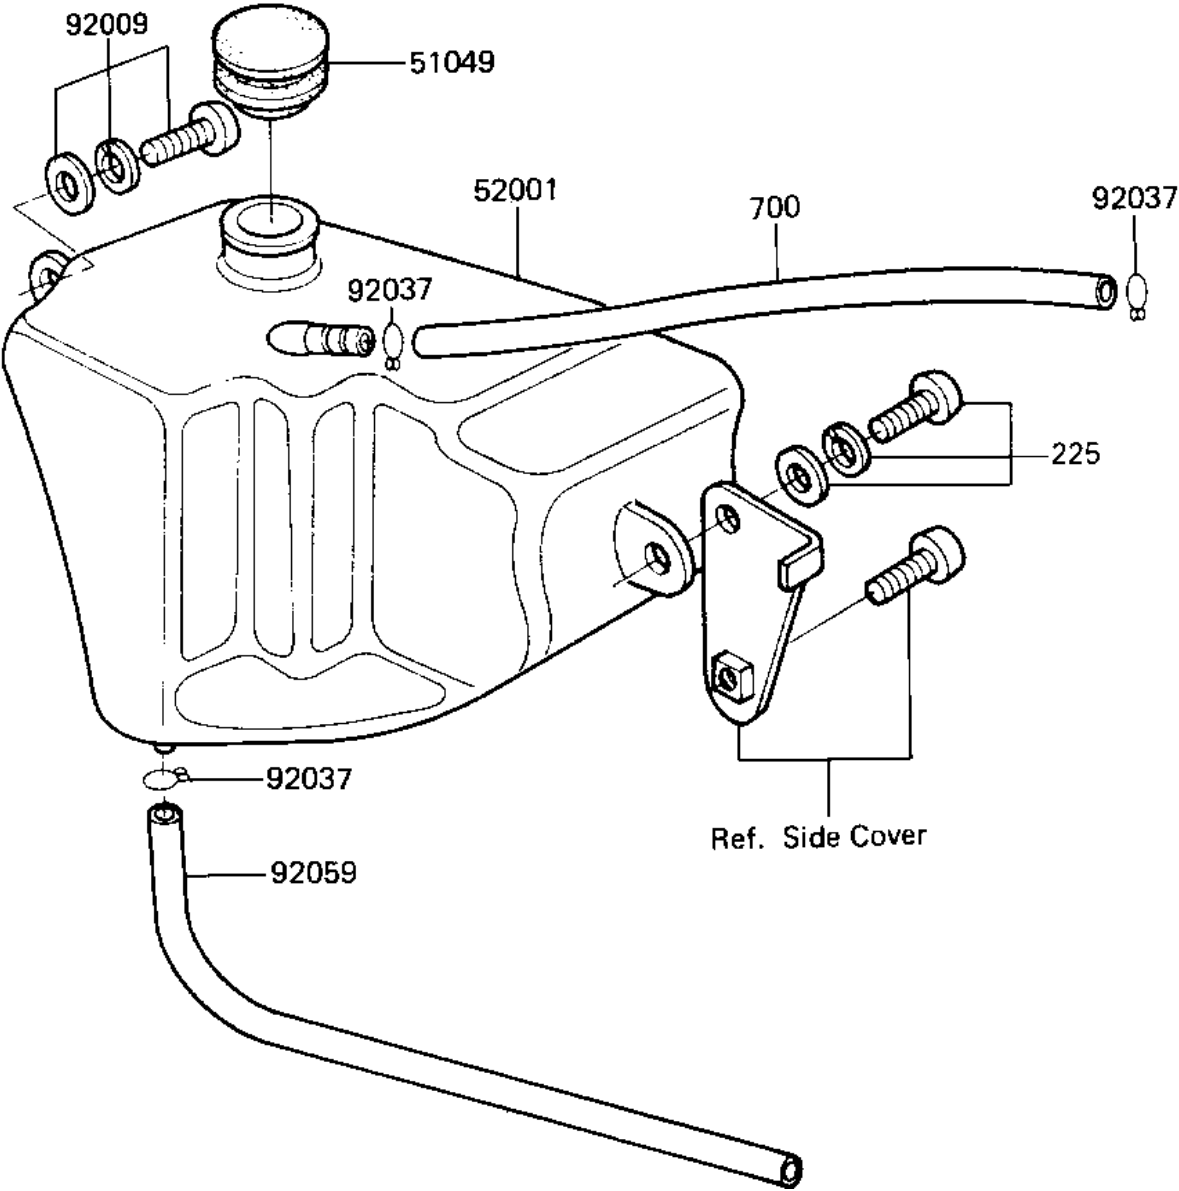

1985 KD80 PARTS DIAGRAM

OIL TANK

F2450-0009

1985 KD80 PARTS LIST

OIL TANK

ITEM NAME	PART NUMBER	QUANTITY
CAP,OIL TANK (Ref # 51049)	52003-024	1
TANK,OIL (Ref # 52001)	52001-1005	1
SCREW,-PAN-WSP-CROS,6 (Ref # 92009)	92009-1283	1
CLAMP FUEL PIPE (Ref # 92037)	92037-010	1
TUBE,4.5X9X380 (Ref # 92059)	92059-1691	1
SCREW-PAN-WSP-CROS (Ref # 225)	225B0620	1
TUBE, PVC, 5X400 (Ref # 700)	700005400	1