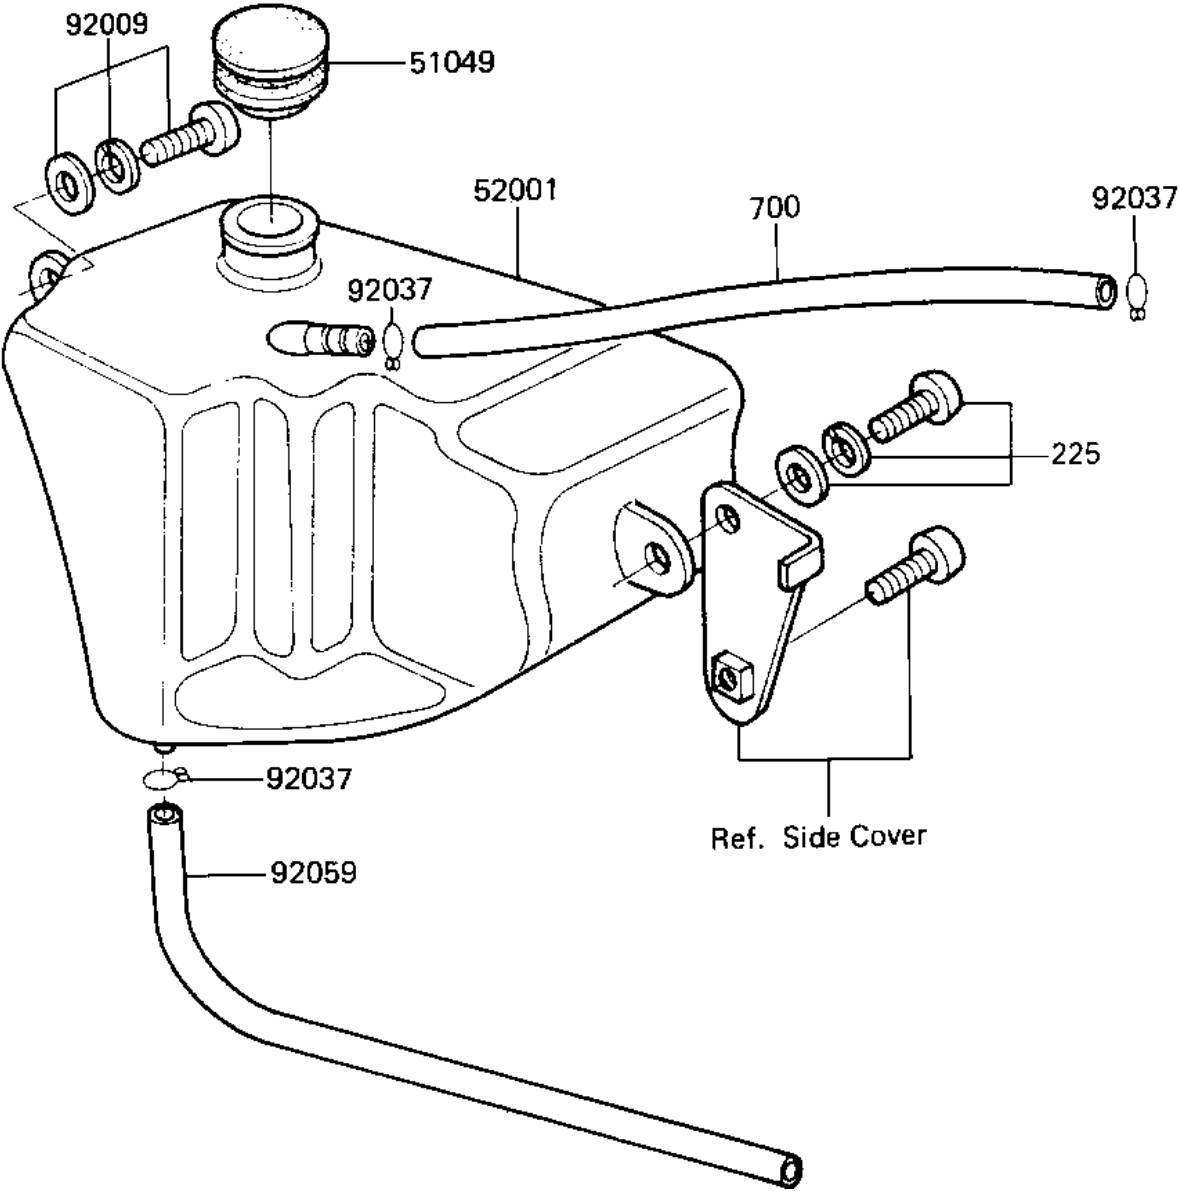

1984 KD80 PARTS DIAGRAM

OIL TANK

F2450-0009

1984 KD80 PARTS LIST

OIL TANK

ITEM NAME	PART NUMBER	QUANTITY
CAP,OIL TANK (Ref # 51049)	52003-024	1
TANK,OIL (Ref # 52001)	52001-1005	1
SCREW,-PAN-WSP-CROS,6 (Ref # 92009)	92009-1283	1
CLAMP FUEL PIPE (Ref # 92037)	92037-010	1
TUBE,4.5X9X380 (Ref # 92059)	92059-1691	1
SCREW-PAN-WSP-CROS (Ref # 225)	225B0620	1
TUBE, PVC, 5X400 (Ref # 700)	700005400	1