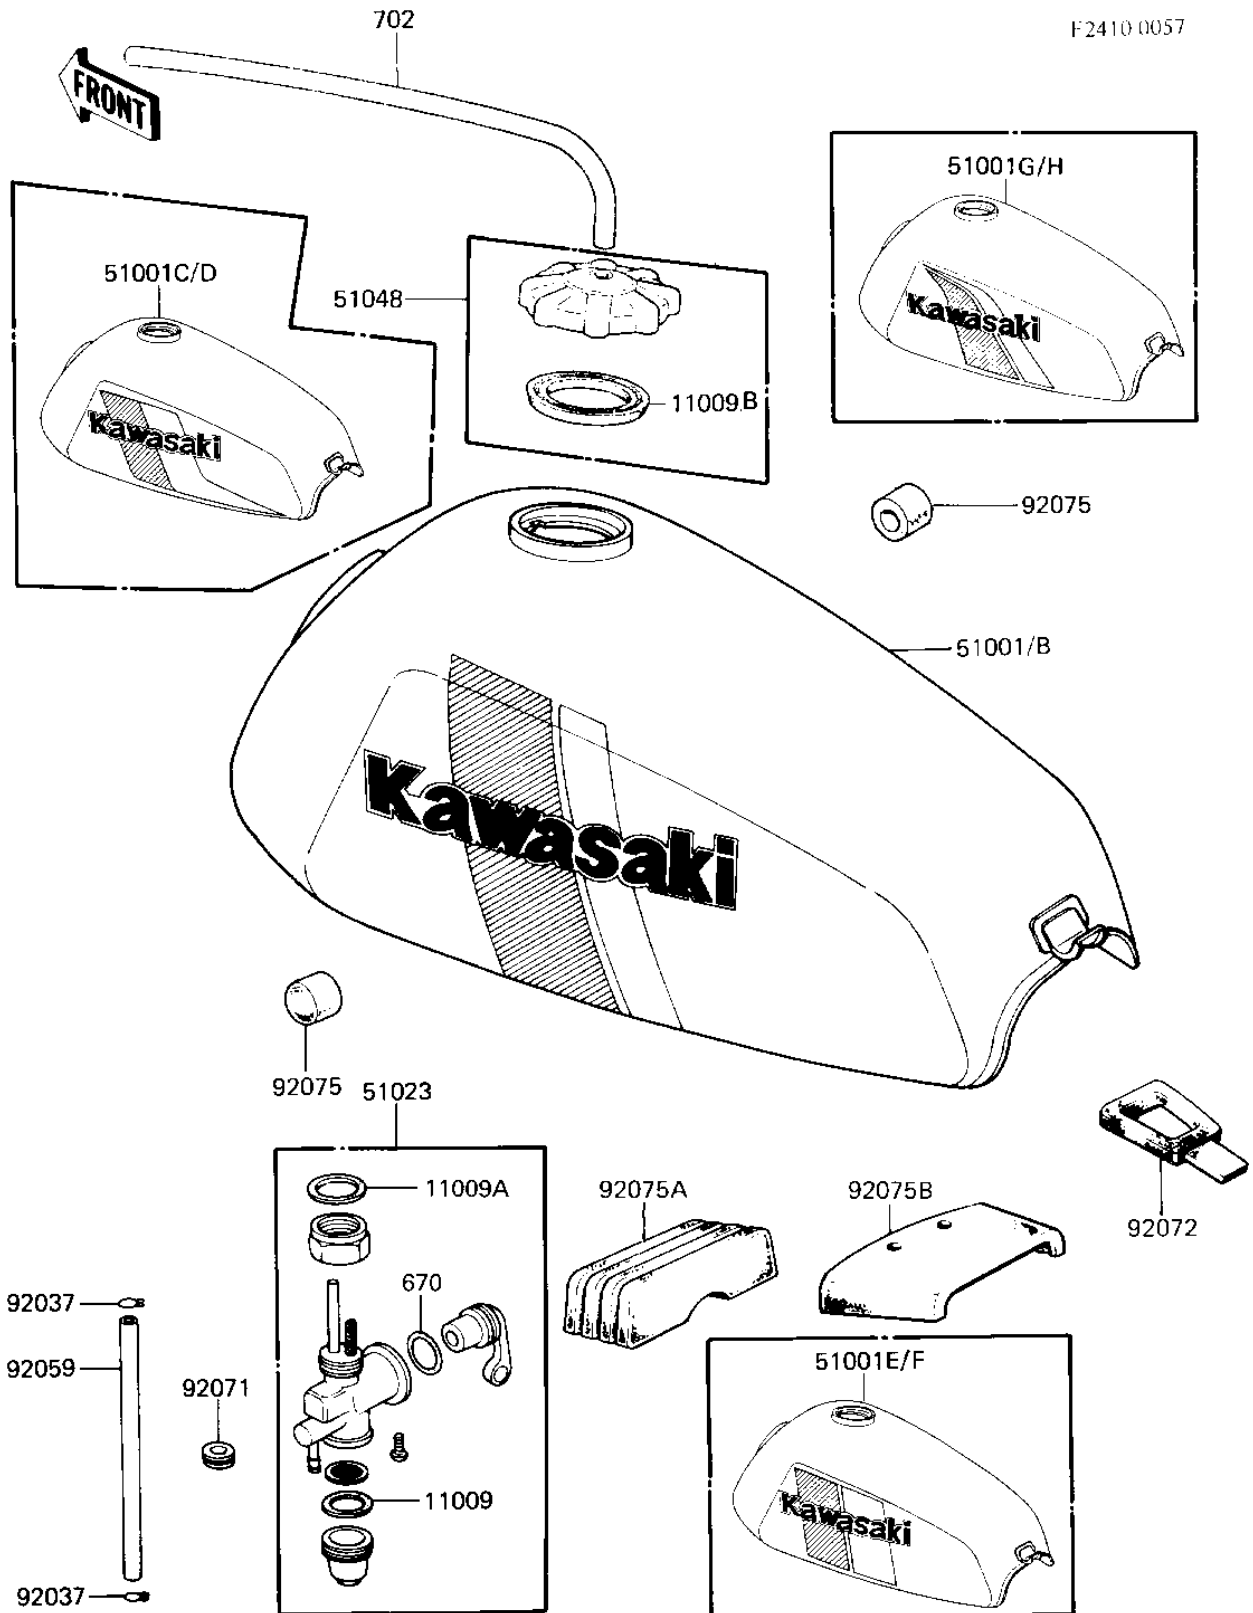

## 1985 KD80 PARTS DIAGRAM

FUEL TANK

## 1985 KD80 PARTS LIST

### FUEL TANK

ITEM NAME	PART NUMBER	QUANTITY
GASKET,FUEL TAP CUP (Ref # 11009)	11009-1013	1
GASKET,FUEL TAP JOINT (Ref # 11009A)	11009-1567	1
GASKET,FUEL TANK CAP (Ref # 11009B)	51059-006	1
TANK-COMP-FUEL,S.RED (Ref # 51001G)	51001-5486-H1	1
TANK-COMP-FUEL,L.GREEN (Canada (Ref # 51001H)	51001-5486-7F	1
TAP-ASSY,FUEL (Ref # 51023)	51023-1123	1
CAP ASSY,TANK,FUEL (Ref # 51048)	51048-1004	1
CLAMP FUEL PIPE (Ref # 92037)	92037-010	1
PIPE-OIL (Ref # 92059)	92059-072	1
GROMMET PIPE (Ref # 92071)	92071-038	1
BAND-FUEL TANK (Ref # 92072)	92072-036	1
DAMPER RUBBER (Ref # 92075)	92075-044	1
DAMPER RUBBER,FL TANK (Ref # 92075A)	92075-195	1
DAMPER RUBBER,FL TANK (Ref # 92075B)	92075-230	1
"O" RING, 10MM (Ref # 670)	670B2010	1
TUBE-RUBBER 5X400 (Ref # 702)	702A05400	1