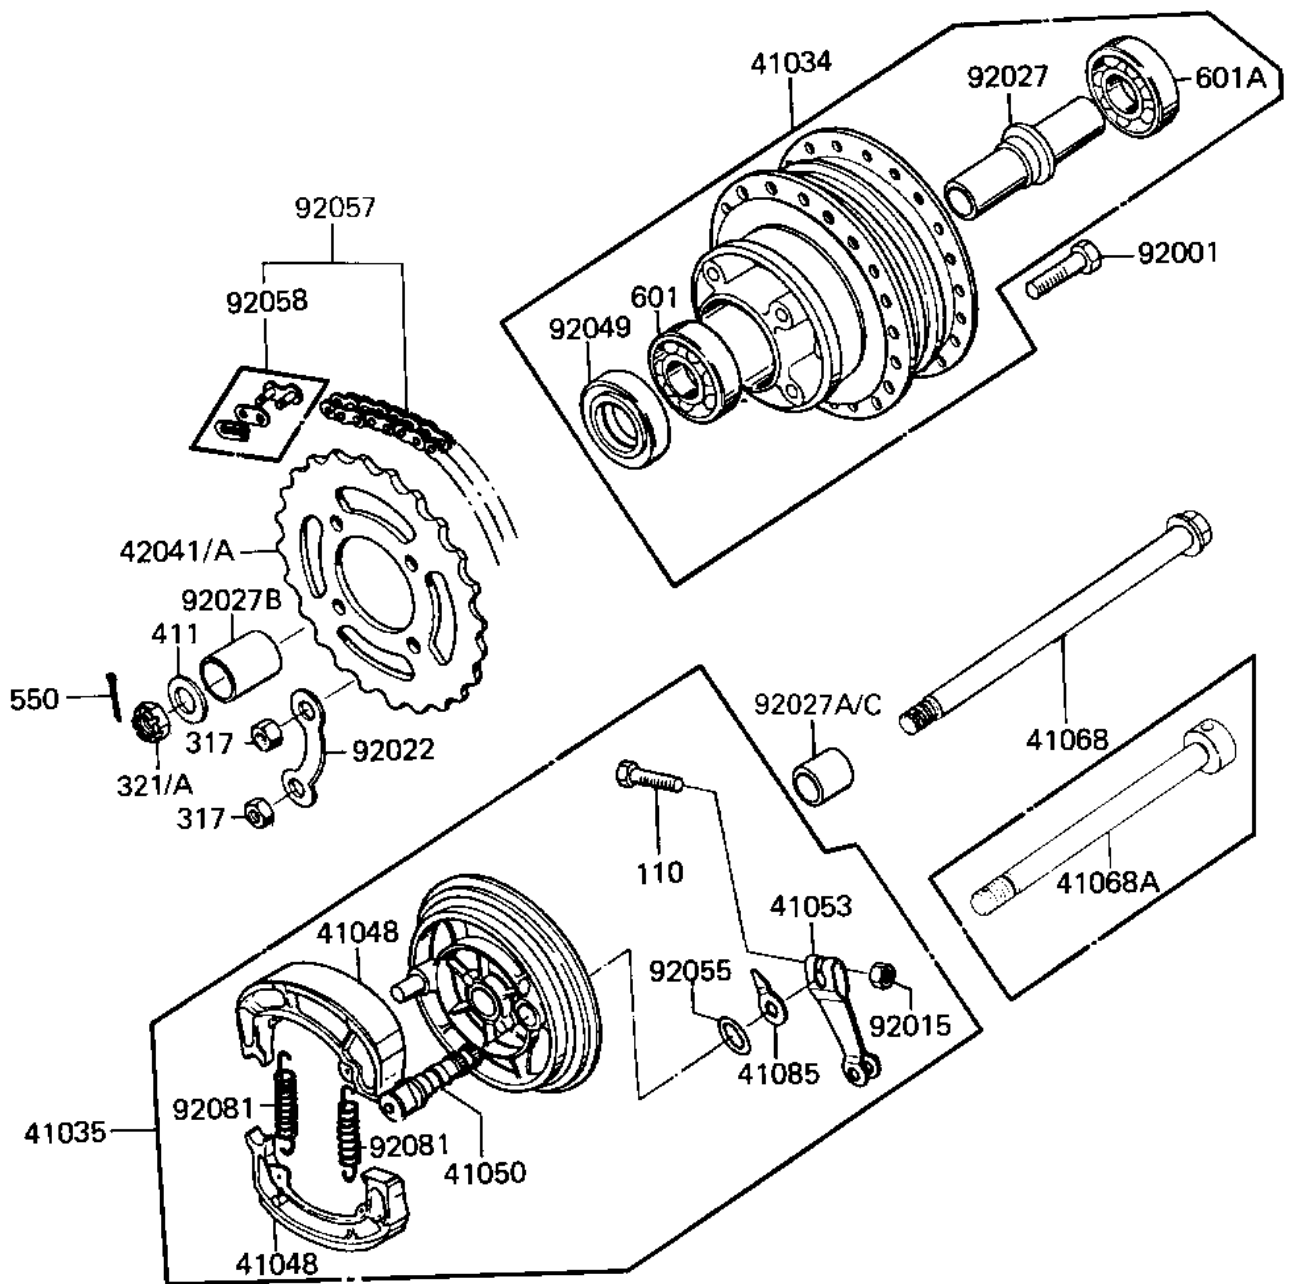

## 1985 KD80 PARTS DIAGRAM

REAR HUB/BRAKE/CHAIN

F2240-0048

## 1985 KD80 PARTS LIST

### REAR HUB/BRAKE/CHAIN

ITEM NAME	PART NUMBER	QUANTITY
DRUM-ASSY,RR BRK,BUFF (Ref # 41034)	41034-1002-80	1
PANEL-ASY,RR BRK,BUFF (Ref # 41035)	42006-063-80	1
SHOE-BRAKE (Ref # 41048)	41048-1085	1
CAM SHAFT,REAR BRAKE (Ref # 41050)	42026-018	1
LEVER,REAR BRAKE PANL (Ref # 41053)	42029-027	1
AXLE,12X206 (Ref # 41068A)	41068-1091	1
INDICATOR,BKSHOE (Ref # 41085)	41085-003	1
REAR SPROCKET 37T (Ref # 42041)	42041-020	1
REAR SPROCKET 39T (Ref # 42041A)	42041-045	1
BOLT REAR SPROCKET (Ref # 92001)	92001-021	1
NUT,6MM (Ref # 92015)	41072-007	1
WASHER RR SPRCKT LOCK (Ref # 92022)	92088-003	1
SPACER RR HUB BEARING (Ref # 92027)	42010-003	1
COLLAR,REAR AXLE (Ref # 92027B)	42032-044	1
COLLAR,12.2X22X30.5 (Ref # 92027C)	92027-1478	1
OIL SEAL RR BRK DRUM (Ref # 92049)	92052-001	1
"0" RING,11MM (Ref # 92055)	92055-004	1
CHAIN,DRIVE,EK428 98L (Ref # 92057)	92057-1092	1
JOINT-CHAIN (Ref # 92058)	92058-1014	1
SPRING,BRAKE SHOE (Ref # 92081)	92081-1766	1
BOLT-UPSET (Ref # 110)	112G0630	1
NUT,8M/M (Ref # 317)	317B0800	1
NUT CASTLE 12MM (Ref # 321)	321B1200	1
WASHER PLAIN 12MM (Ref # 411)	411B1200	1
PIN COTTER 3.0X25 (Ref # 550)	550D3025	1
BEARING BALL #6301 (Ref # 601)	601B6301	1
BEARING BALL #6301 (Ref # 601A)	601B6301Z	1