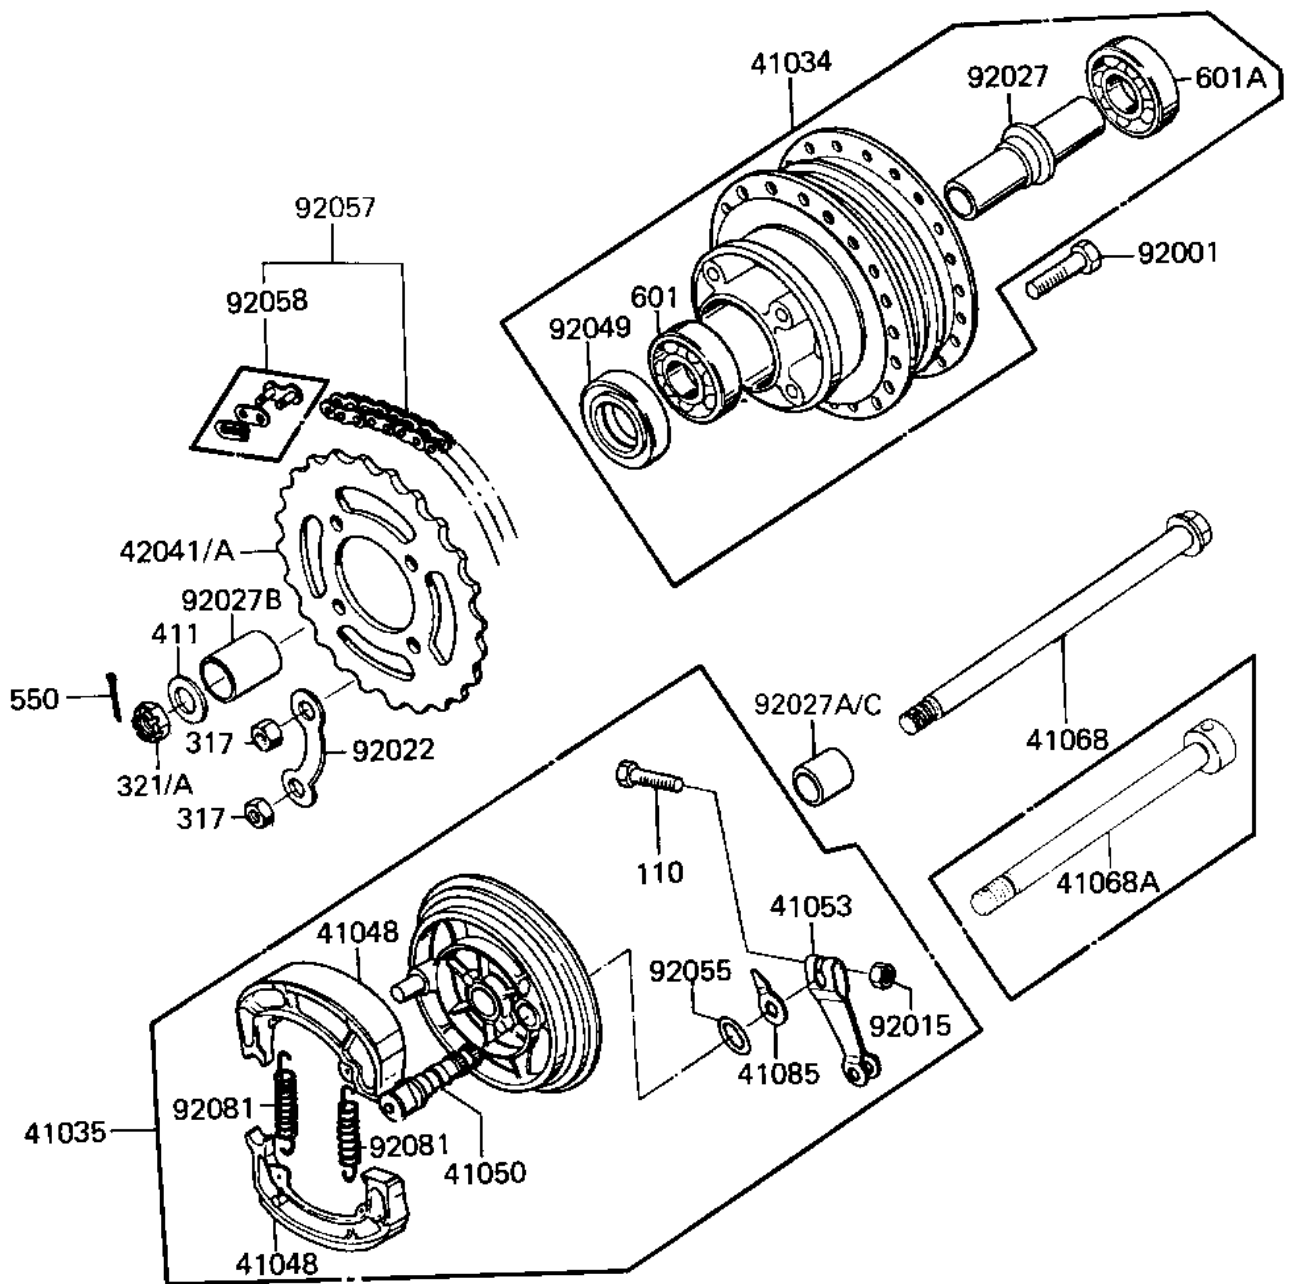

## 1984 KD80 PARTS DIAGRAM

REAR HUB/BRAKE/CHAIN

F2240-0048

## 1984 KD80 PARTS LIST

REAR HUB/BRAKE/CHAIN

ITEM NAME	PART NUMBER	QUANTITY
DRUM-ASSY,RR BRK,BUFF (Ref # 41034)	41034-1002-80	1
PANEL-ASY,RR BRK,BUFF (Ref # 41035)	42006-063-80	1
SHOE-BRAKE (Ref # 41048)	41048-1085	1
CAM SHAFT,REAR BRAKE (Ref # 41050)	42026-018	1
LEVER,REAR BRAKE PANL (Ref # 41053)	42029-027	1
AXLE,12X206 (Ref # 41068A)	41068-1091	1
INDICATOR,BKSHOE (Ref # 41085)	41085-003	1
REAR SPROCKET 37T (Ref # 42041)	42041-020	1
REAR SPROCKET 39T (Ref # 42041A)	42041-045	1
BOLT REAR SPROCKET (Ref # 92001)	92001-021	1
NUT,6MM (Ref # 92015)	41072-007	1
WASHER RR SPRCKT LOCK (Ref # 92022)	92088-003	1
SPACER RR HUB BEARING (Ref # 92027)	42010-003	1
COLLAR,REAR AXLE (Ref # 92027B)	42032-044	1
COLLAR,12.2X22X30.5 (Ref # 92027C)	92027-1478	1
OIL SEAL RR BRK DRUM (Ref # 92049)	92052-001	1
"O" RING,11MM (Ref # 92055)	92055-004	1
CHAIN,DRIVE,EK428 98L (Ref # 92057)	92057-1092	1
JOINT-CHAIN (Ref # 92058)	92058-1014	1
SPRING,BRAKE SHOE (Ref # 92081)	92081-1766	1
BOLT-UPSET (Ref # 110)	112G0630	1
NUT,8M/M (Ref # 317)	317B0800	1
NUT CASTLE 12MM (Ref # 321)	321B1200	1
WASHER PLAIN 12MM (Ref # 411)	411B1200	1
PIN COTTER 3.0X25 (Ref # 550)	550D3025	1
BEARING BALL #6301 (Ref # 601)	601B6301	1
BEARING BALL #6301 (Ref # 601A)	601B6301Z	1