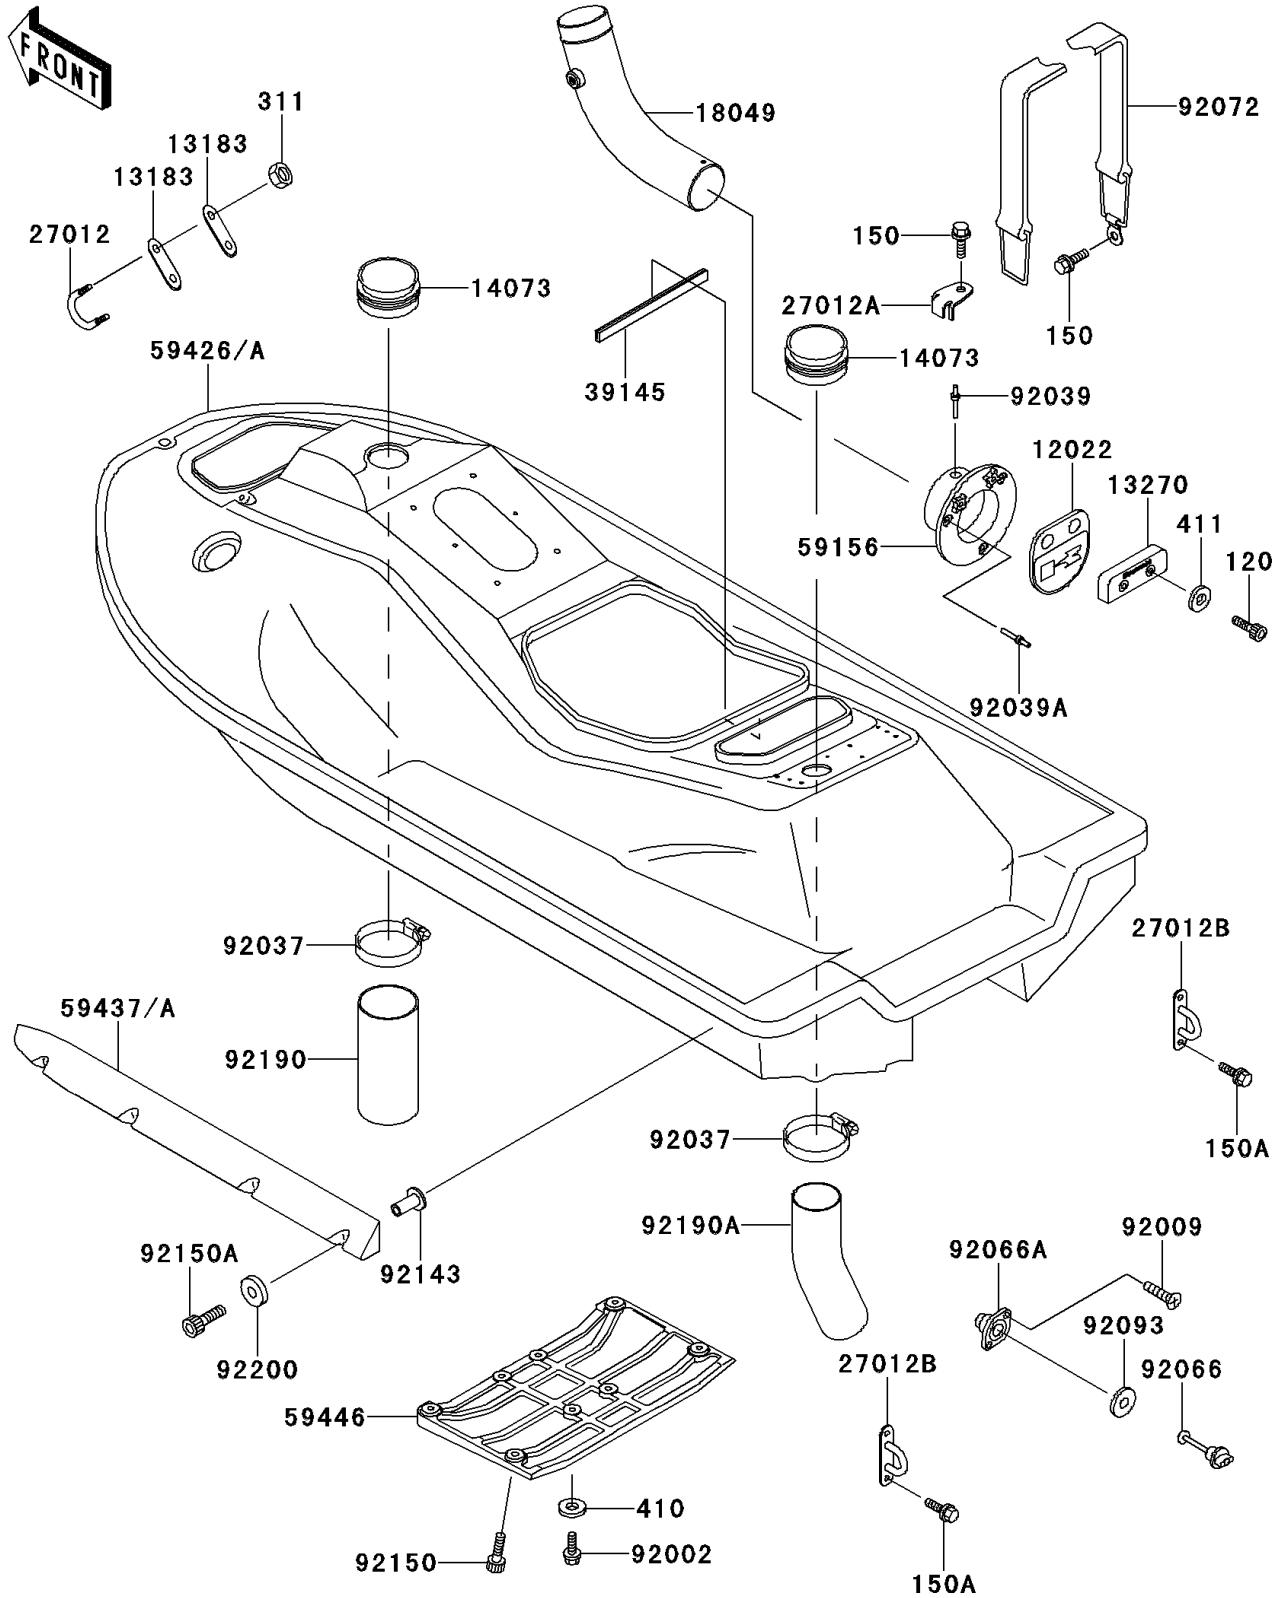

1996 900 ZXi PARTS DIAGRAM

Hull(JH900-A1/A2)

F3141

1996 900 ZXi PARTS LIST

Hull(JH900-A1/A2)

ITEM NAME	PART NUMBER	QUANTITY
BOLT-SOCKET (Ref # 120)	120R0616	1
BOLT-WS,6X14 (Ref # 150)	150R0614	1
BOLT-WS,6X18 (Ref # 150A)	150R0618	1
NUT-HEX,6MM (Ref # 311)	311R0600	1
WASHER-PLAIN-SMALL,6MM (Ref # 410)	410S0600	1
WASHER-PLAIN,6MM (Ref # 411)	411S0600	1
VALVE-REED (Ref # 12022)	12022-3705	1
PLATE (Ref # 13183)	13183-3809	1
PLATE (Ref # 13270)	13270-3785	1
DUCT,AIR INTAKE (Ref # 14073)	14073-3750	1
PIPE-EXHAUST (Ref # 18049)	18049-3755	1
HOOK (Ref # 27012)	27012-3761	1
HOOK,WATER MUFFLER (Ref # 27012A)	27012-3777	1
HOOK,REAR (Ref # 27012B)	27012-3782	1
TRIM-SEAL,L=480 (Ref # 39145)	39145-3745	1
PIPE-TAIL (Ref # 59156)	59156-3711	1
STABILIZER,J.S.VIOLET (Ref # 59437)	59437-3708-RE	1
COVER-JET PUMP,J.S.VIOLET (Ref # 59446)	59446-3728-23	1
BOLT,6X20 (Ref # 92002)	92002-3755	1
SCREW,TAPPING,4X14 (Ref # 92009)	92009-3755	1
CLAMP (Ref # 92037)	92037-541	1
RIVET,4.8MM (Ref # 92039)	92039-3719	1
RIVET (Ref # 92039A)	92039-3741	1
PLUG,RR,DRAIN (Ref # 92066)	92066-3744	1
PLUG,DRAIN (Ref # 92066A)	92066-3749	1
BAND,WATER MUFFLER (Ref # 92072)	92072-3781	1
SEAL (Ref # 92093)	92093-3720	1
COLLAR (Ref # 92143)	92143-3739	1
BOLT,SOCKET,6X18 (Ref # 92150)	92150-3775	1

1996 900 ZXi PARTS LIST

Hull(JH900-A1/A2)

ITEM NAME	PART NUMBER	QUANTITY
BOLT,SOCKET,6X40 (Ref # 92150A)	92150-3847	1
TUBE (Ref # 92190)	92190-3962	1
TUBE (Ref # 92190A)	92190-3963	1
WASHER,6.5X16X1.0 (Ref # 92200)	92200-3712	1
HULL-COMP,J.S.VIOLET (Ref # 59426A)	59426-3836-23	1