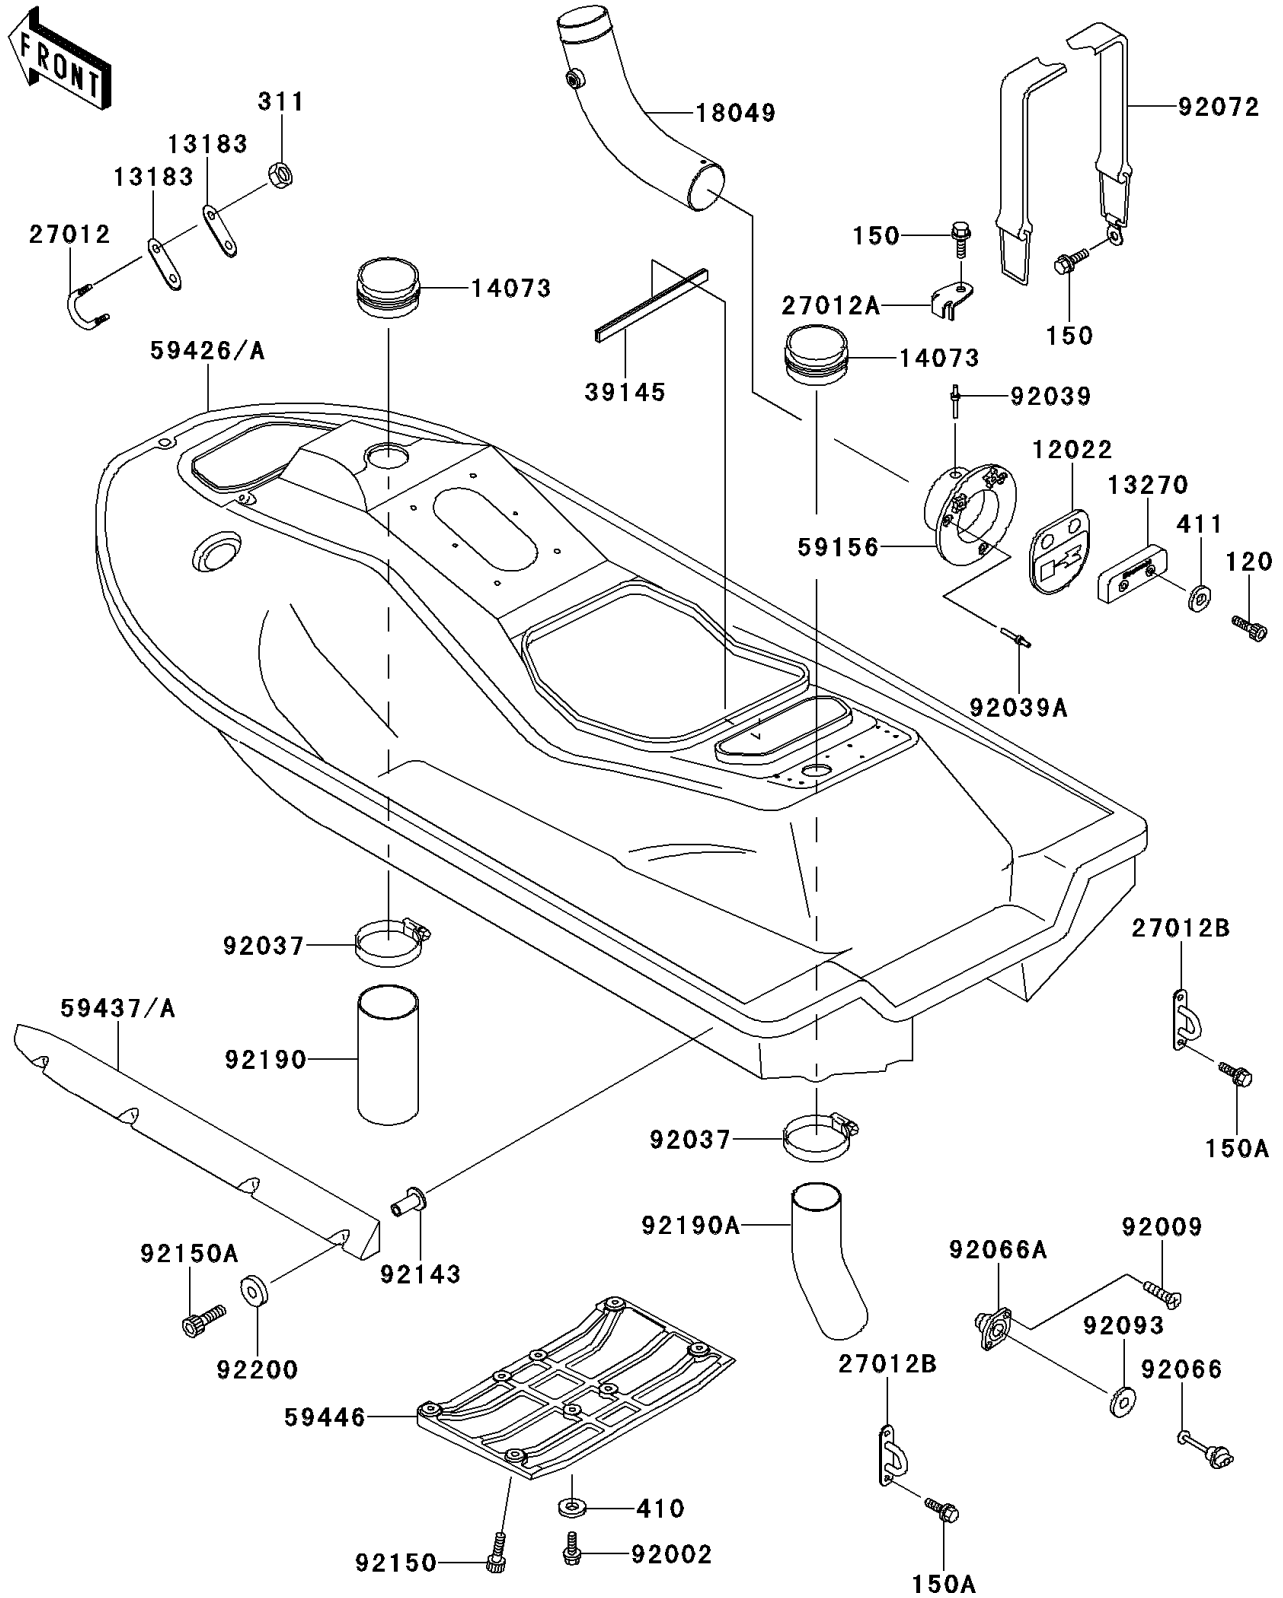

1996 900 ZXi PARTS DIAGRAM

Hull(JH900-A1/A2)

F3141

1996 900 ZXi PARTS LIST

Hull(JH900-A1/A2)

ITEM NAME	PART NUMBER	QUANTITY
BOLT-SOCKET (Ref # 120)	120R0616	2
BOLT-WS,6X14 (Ref # 150)	150R0614	2
BOLT-WS,6X18 (Ref # 150A)	150R0618	4
NUT-HEX,6MM (Ref # 311)	311R0600	2
WASHER-PLAIN-SMALL,6MM (Ref # 410)	410S0600	4
WASHER-PLAIN,6MM (Ref # 411)	411S0600	2
VALVE-REED (Ref # 12022)	12022-3705	1
PLATE (Ref # 13183)	13183-3809	2
PLATE (Ref # 13270)	13270-3785	1
DUCT,AIR INTAKE (Ref # 14073)	14073-3750	2
PIPE-EXHAUST (Ref # 18049)	18049-3755	1
HOOK (Ref # 27012)	27012-3761	1
HOOK,WATER MUFFLER (Ref # 27012A)	27012-3777	1
HOOK,REAR (Ref # 27012B)	27012-3782	2
TRIM-SEAL,L=480 (Ref # 39145)	39145-3745	1
PIPE-TAIL (Ref # 59156)	59156-3711	1
STABILIZER,J.S.VIOLET (Ref # 59437)	59437-3708-RE	2
COVER-JET PUMP,J.S.VIOLET (Ref # 59446)	59446-3728-23	1
BOLT,6X20 (Ref # 92002)	92002-3755	4
SCREW,TAPPING,4X14 (Ref # 92009)	92009-3755	2
CLAMP (Ref # 92037)	92037-541	2
RIVET,4.8MM (Ref # 92039)	92039-3719	1
RIVET (Ref # 92039A)	92039-3741	3
PLUG,RR,DRAIN (Ref # 92066)	92066-3744	1
PLUG,DRAIN (Ref # 92066A)	92066-3749	1
BAND,WATER MUFFLER (Ref # 92072)	92072-3781	1
SEAL (Ref # 92093)	92093-3720	1
COLLAR (Ref # 92143)	92143-3739	8
BOLT,SOCKET,6X18 (Ref # 92150)	92150-3775	4

1996 900 ZXi PARTS LIST

Hull(JH900-A1/A2)

ITEM NAME	PART NUMBER	QUANTITY
BOLT,SOCKET,6X40 (Ref # 92150A)	92150-3847	8
TUBE (Ref # 92190)	92190-3962	1
TUBE (Ref # 92190A)	92190-3963	1
WASHER,6.5X16X1.0 (Ref # 92200)	92200-3712	8
HULL-COMP,J.S.VIOLET (Ref # 59426A)	59426-3836-23	1