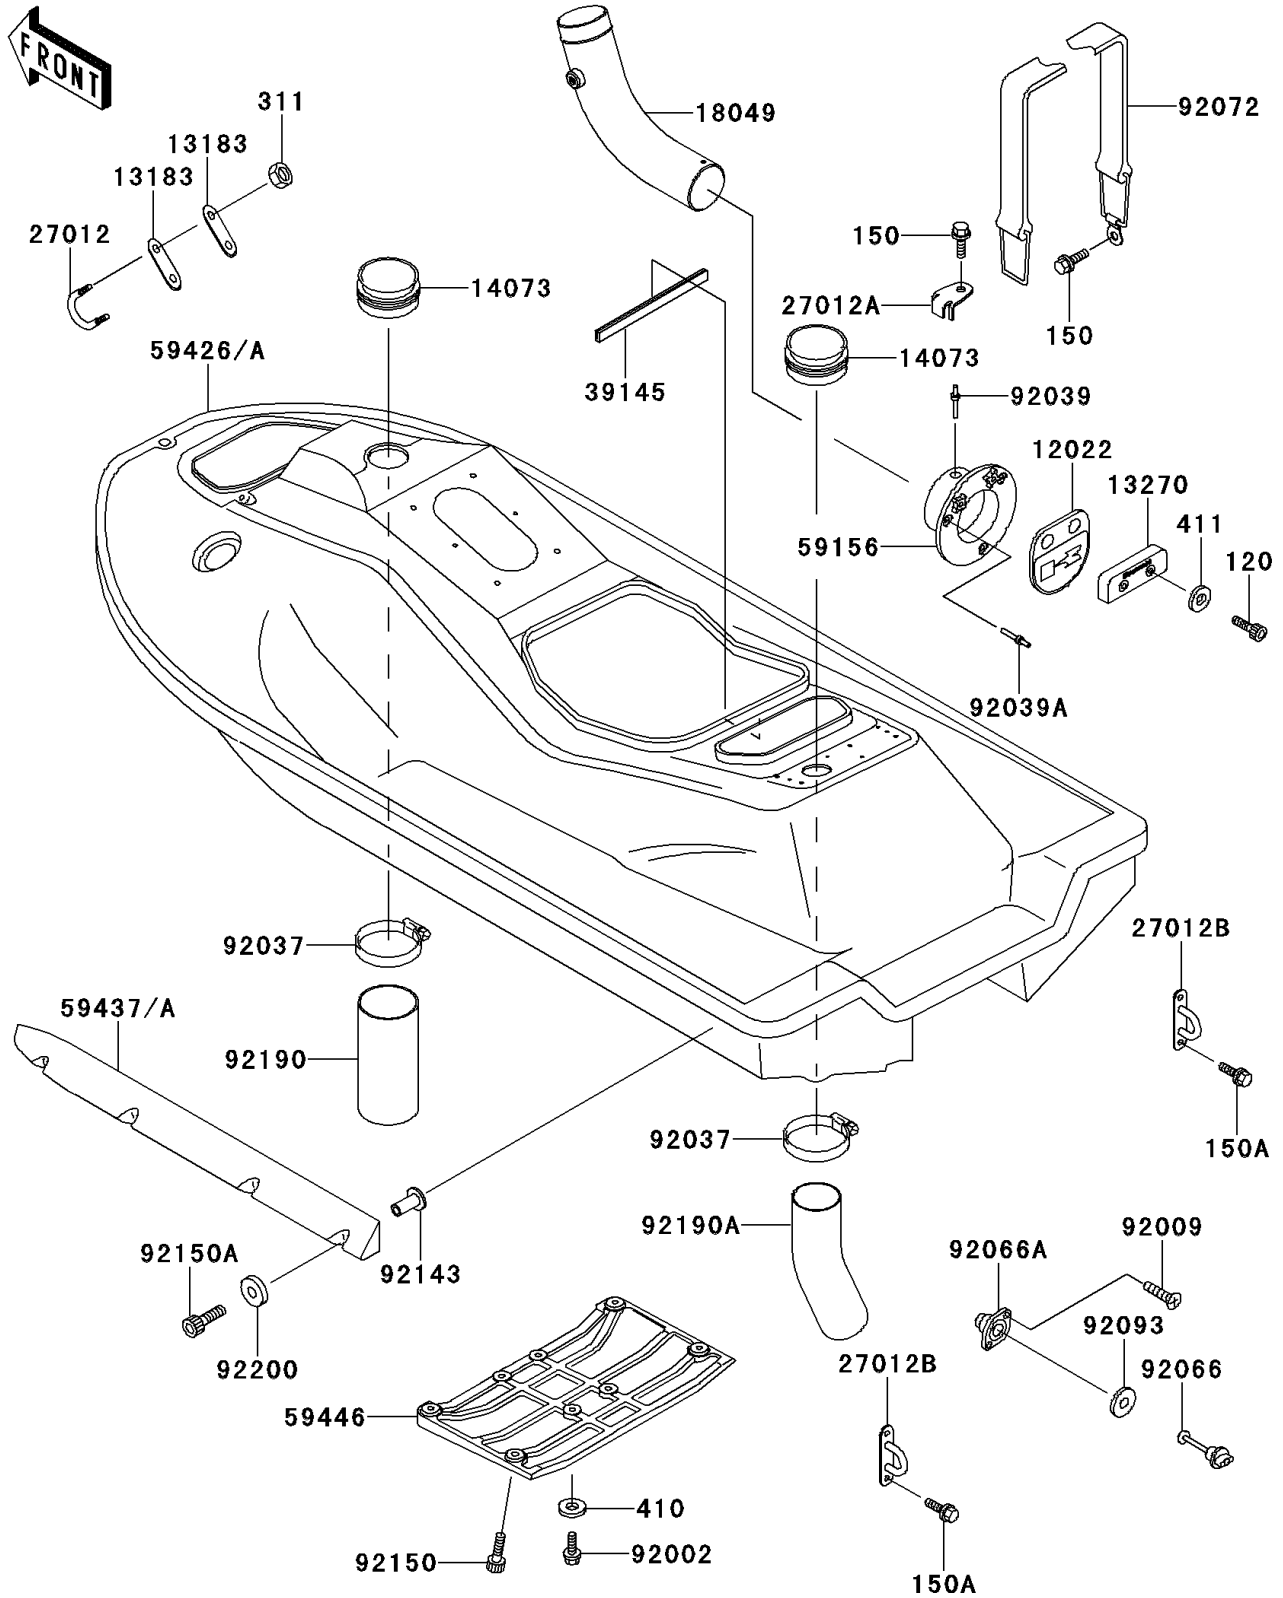

1995 900 ZXi PARTS DIAGRAM

Hull(JH900-A1/A2)

F3141

1995 900 ZXi PARTS LIST

Hull(JH900-A1/A2)

ITEM NAME	PART NUMBER	QUANTITY
BOLT-SOCKET (Ref # 120)	120R0616	1
BOLT-WS,6X14 (Ref # 150)	150R0614	1
BOLT-WS,6X18 (Ref # 150A)	150R0618	1
NUT-HEX,6MM (Ref # 311)	311R0600	1
WASHER-PLAIN-SMALL,6MM (Ref # 410)	410S0600	1
WASHER-PLAIN,6MM (Ref # 411)	411S0600	1
VALVE-REED (Ref # 12022)	12022-3705	1
PLATE (Ref # 13183)	13183-3809	1
PLATE (Ref # 13270)	13270-3785	1
DUCT,AIR INTAKE (Ref # 14073)	14073-3750	1
PIPE-EXHAUST (Ref # 18049)	18049-3755	1
HOOK (Ref # 27012)	27012-3761	1
HOOK,WATER MUFFLER (Ref # 27012A)	27012-3777	1
HOOK,REAR (Ref # 27012B)	27012-3782	1
TRIM-SEAL,L=480 (Ref # 39145)	39145-3745	1
PIPE-TAIL (Ref # 59156)	59156-3711	1
STABILIZER,F.RED (Ref # 59437A)	59437-3708-6L	1
COVER-JET PUMP,J.S.VIOLET (Ref # 59446)	59446-3728-23	1
BOLT,6X20 (Ref # 92002)	92002-3755	1
SCREW,TAPPING,4X14 (Ref # 92009)	92009-3755	1
CLAMP (Ref # 92037)	92037-541	1
RIVET,4.8MM (Ref # 92039)	92039-3719	1
RIVET (Ref # 92039A)	92039-3741	1
PLUG,RR,DRAIN (Ref # 92066)	92066-3744	1
PLUG,DRAIN (Ref # 92066A)	92066-3749	1
BAND,WATER MUFFLER (Ref # 92072)	92072-3781	1
SEAL (Ref # 92093)	92093-3720	1
COLLAR (Ref # 92143)	92143-3739	1
BOLT,SOCKET,6X18 (Ref # 92150)	92150-3775	1

1995 900 ZXi PARTS LIST

Hull(JH900-A1/A2)

ITEM NAME	PART NUMBER	QUANTITY
BOLT,SOCKET,6X40 (Ref # 92150A)	92150-3847	1
TUBE (Ref # 92190)	92190-3962	1
TUBE (Ref # 92190A)	92190-3963	1
WASHER,6.5X16X1.0 (Ref # 92200)	92200-3712	1
HULL-COMP,F.RED (Ref # 59426)	59426-3836-B1	1
HULL-COMP,J.S.VIOLET (Ref # 59426A)	59426-3836-23	1
STABILIZER,J.S.VIOLET (Ref # 59437)	59437-3708-RE	1