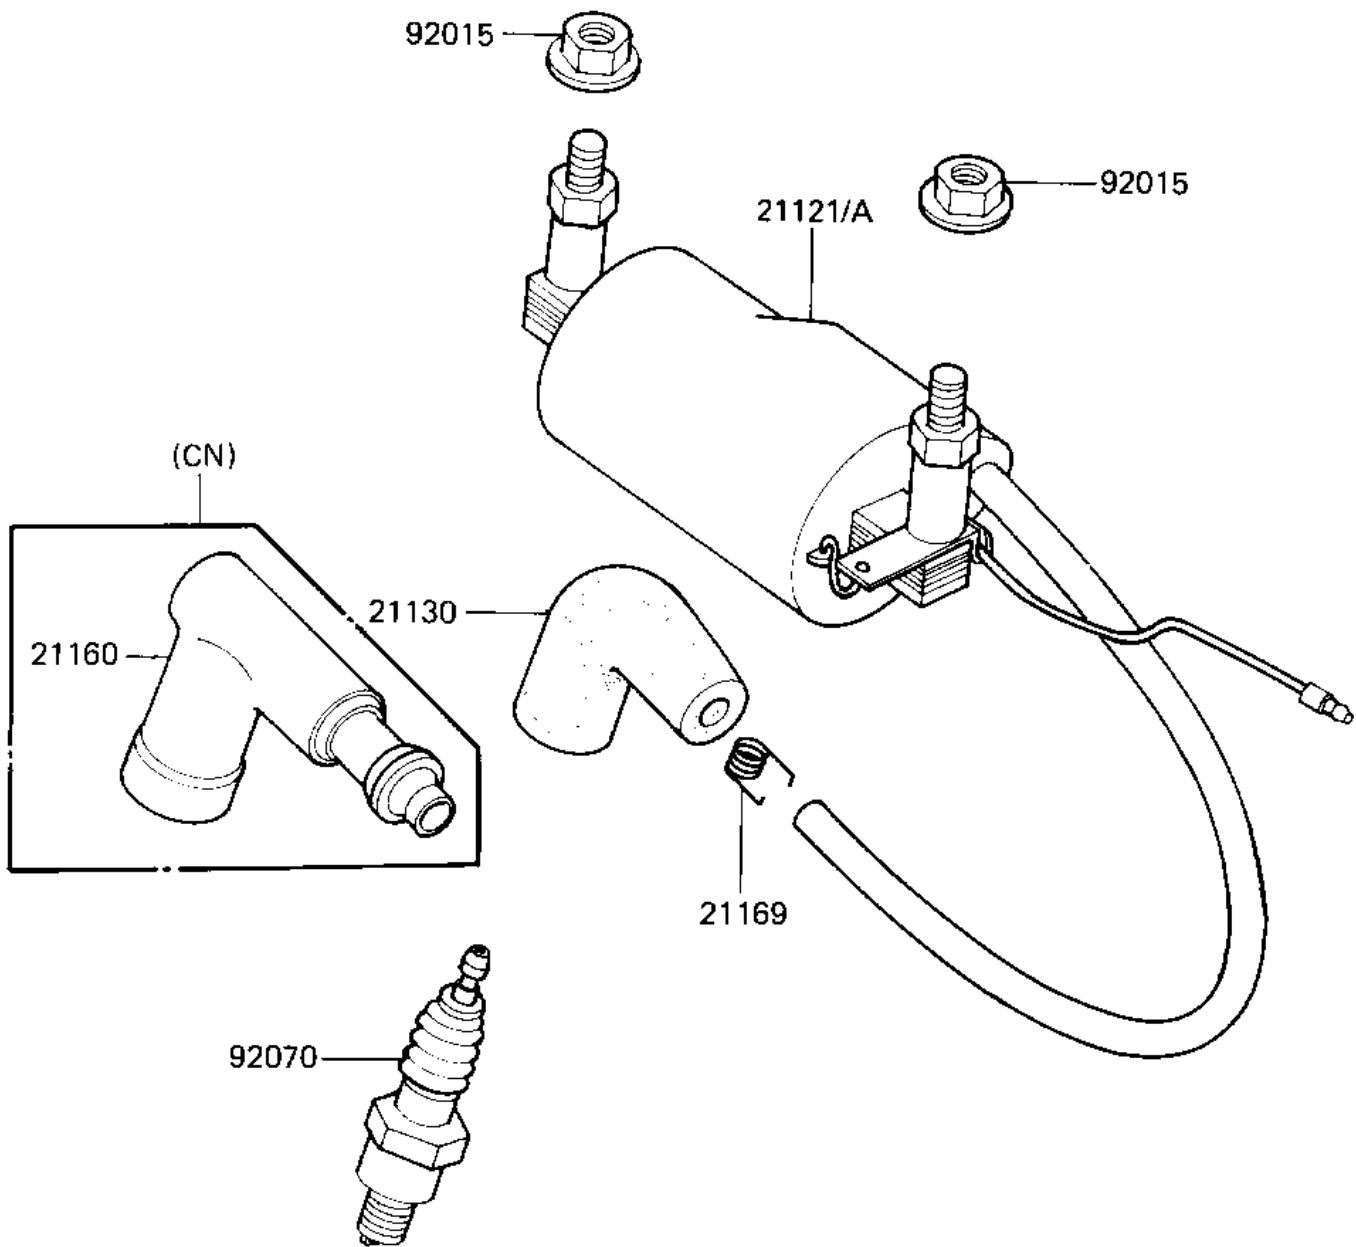

1983 KD80 PARTS DIAGRAM

IGNITION COIL

E1830-0056

1983 KD80 PARTS LIST

IGNITION COIL

ITEM NAME	PART NUMBER	QUANTITY
COIL,IGNITION (Ref # 21121)	21121-1034	1
CAP SPARK PLUG (Ref # 21130)	21130-009	1
CAP,SPARK PLUG (Ref # 21160)	21160-005	1
SPRING-SPARK PLUG CAP (Ref # 21169)	92101-001	1
NUT-6MM (Ref # 92015)	92015-1078	2
SPARK PLUG B7HS (Ref # 92070)	B7HS	1