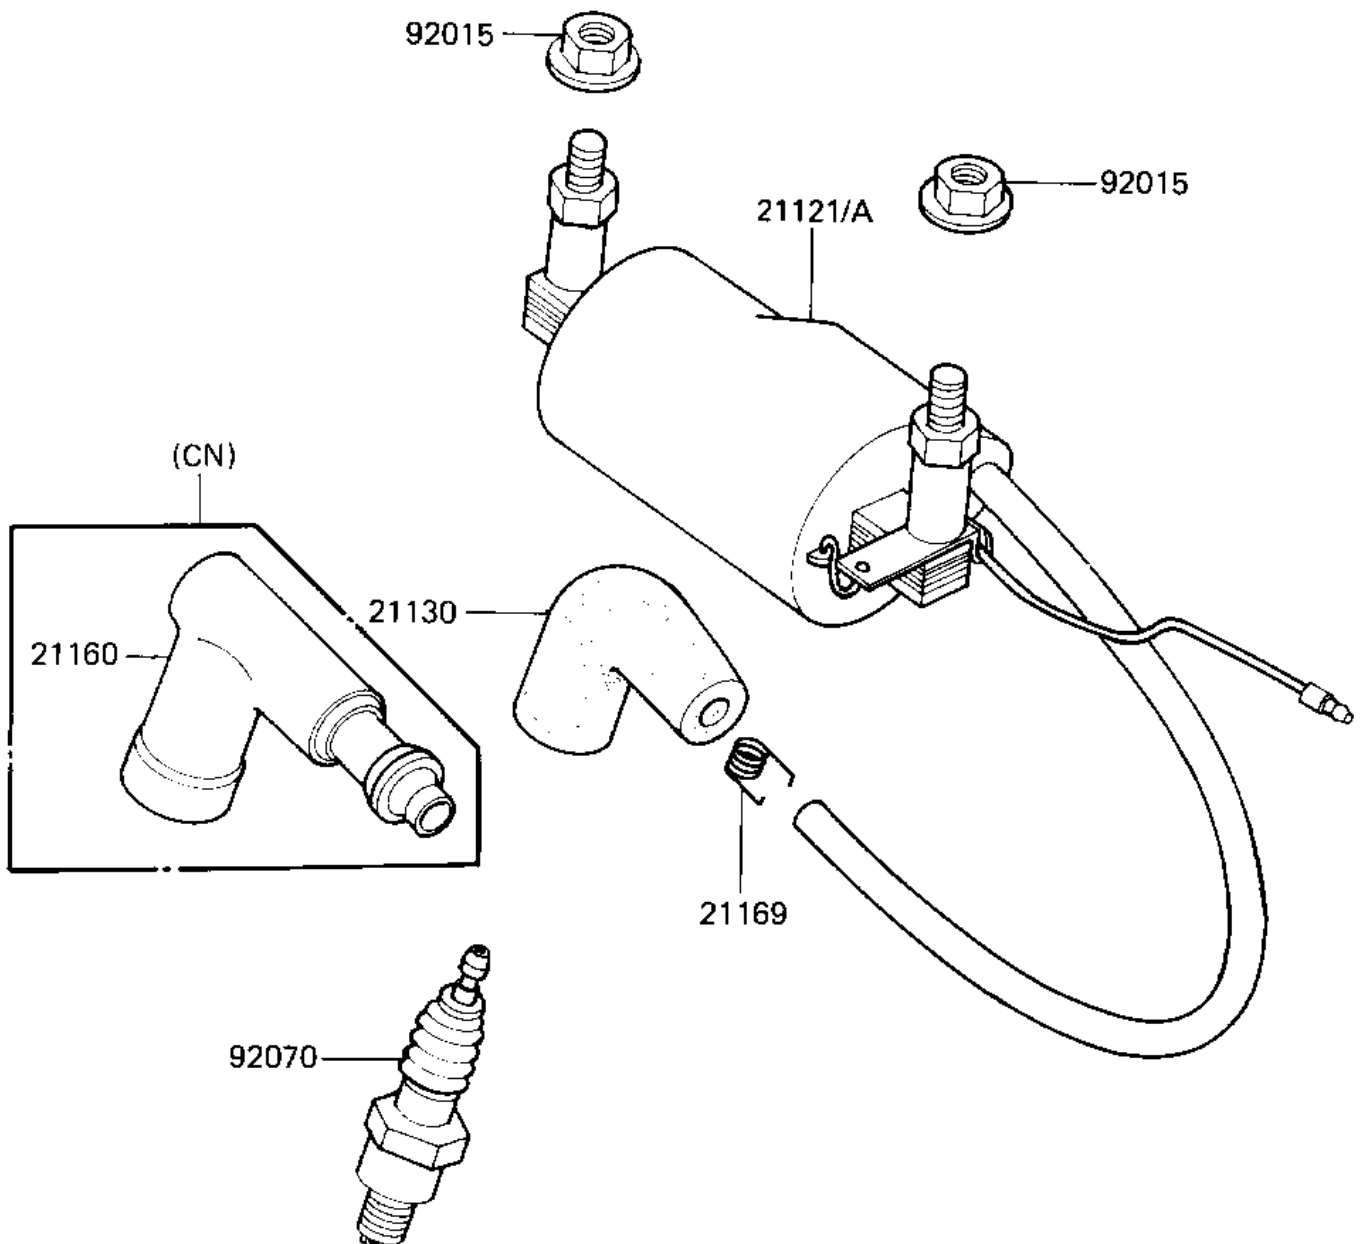

1982 KD80 PARTS DIAGRAM

IGNITION COIL

E1830-0056

1982 KD80 PARTS LIST

IGNITION COIL

ITEM NAME	PART NUMBER	QUANTITY
COIL,IGNITION (Ref # 21121)	21121-1034	1
CAP SPARK PLUG (Ref # 21130)	21130-009	1
CAP,SPARK PLUG (Ref # 21160)	21160-005	1
SPRING-SPARK PLUG CAP (Ref # 21169)	92101-001	1
NUT-6MM (Ref # 92015)	92015-1078	2
SPARK PLUG B7HS (Ref # 92070)	B7HS	1