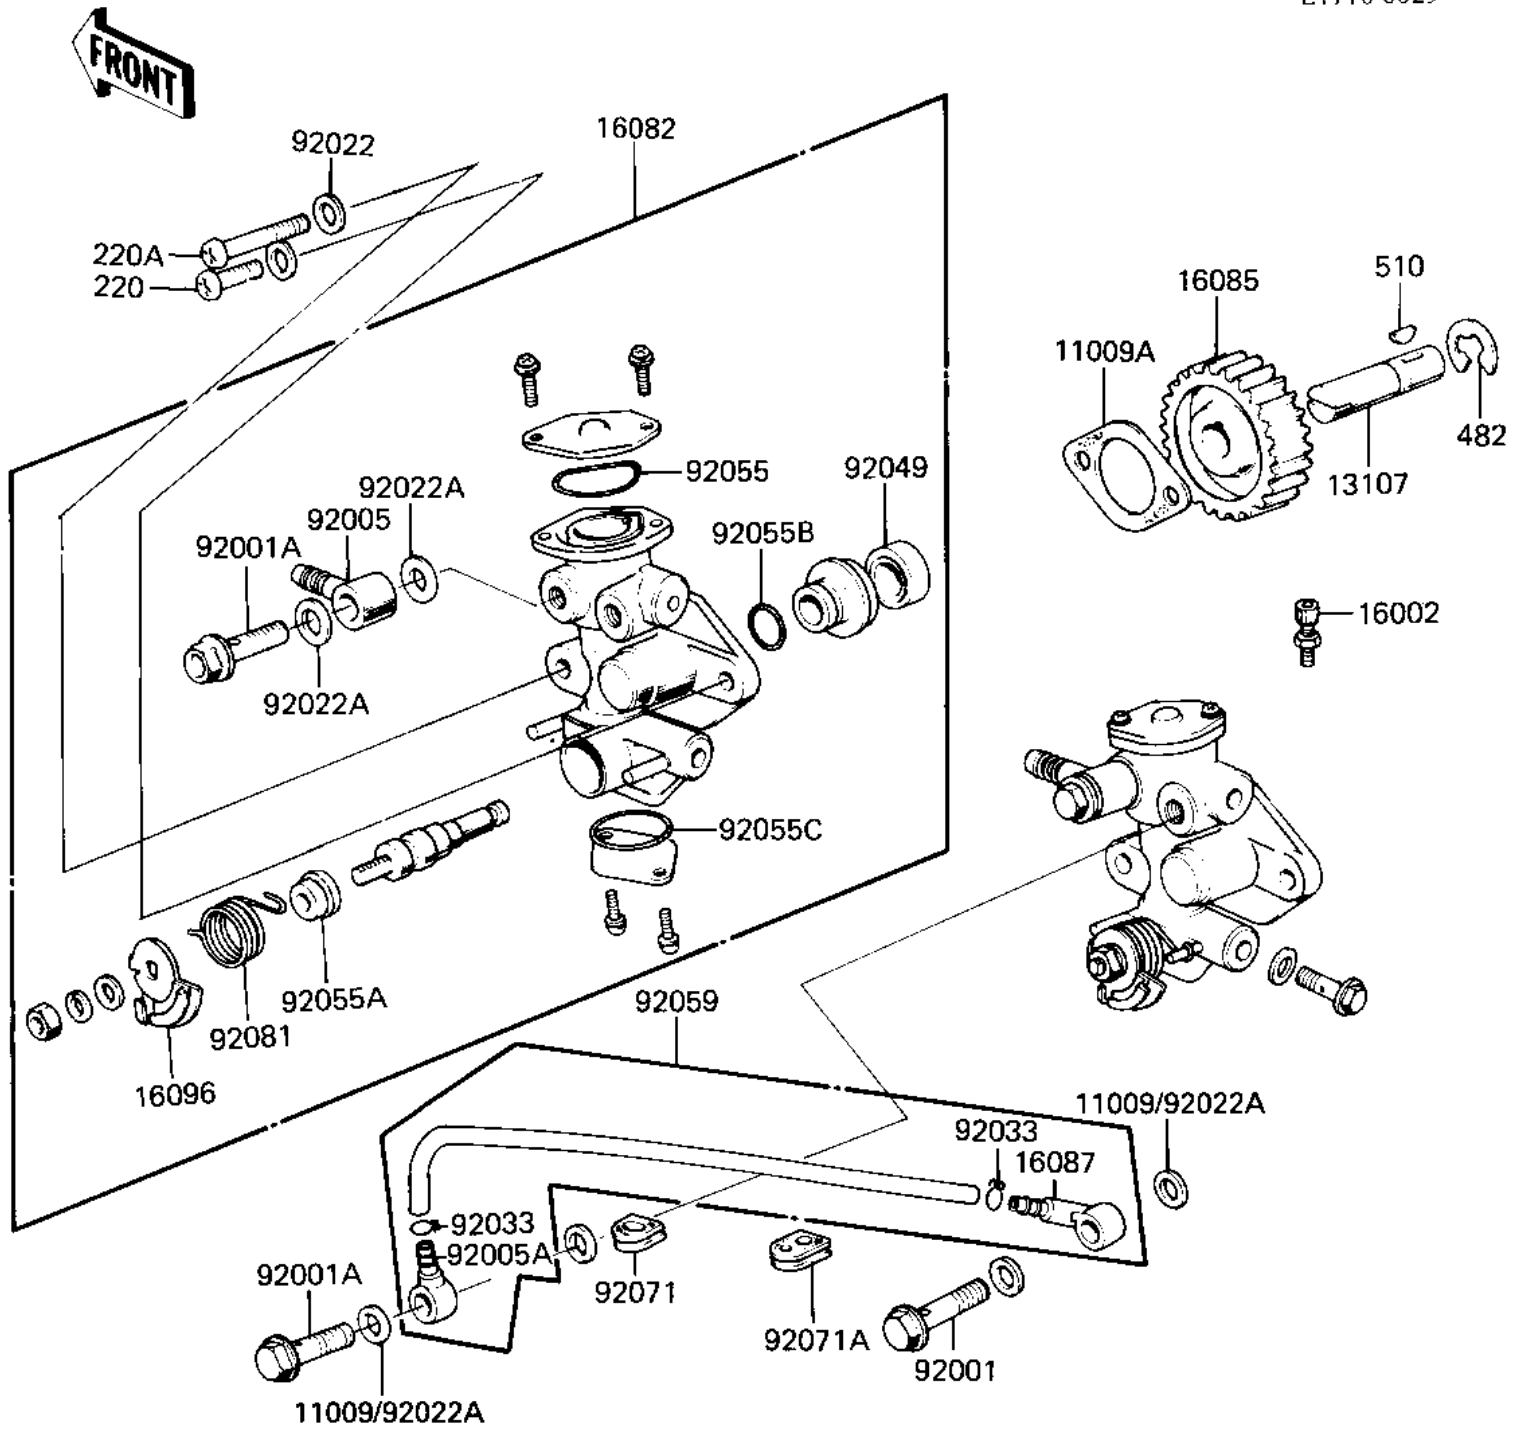

1984 KD80 PARTS DIAGRAM

OIL PUMP

E1710-0029

1984 KD80 PARTS LIST

OIL PUMP

ITEM NAME	PART NUMBER	QUANTITY
GASKET,6X12X1.0 (Ref # 11009)	11009-1298	1
GASKET, OIL PUMP (Ref # 11009A)	16094-002	1
SHAFT OIL PUMP (Ref # 13107)	16086-001	1
ADJUSTER,CABLE (Ref # 16002)	16002-012	1
PUMP ASSY, OIL (Ref # 16082)	16082-067	1
GEAR OIL PUMP (Ref # 16085)	16085-004	1
VALVE,CHECK (Ref # 16087)	16128-009	1
LEVER,OIL PUMP CABLE (Ref # 16096)	16096-012	1
BOLT BANJO (Ref # 92001)	92060-008	1
BOLT-BANJO,6MM (Ref # 92001A)	92060-013	1
CONNECTOR BANJO (Ref # 92005)	92061-009	1
CONNECTOR,OIL PIPE (Ref # 92005A)	92061-018	1
WASHER OIL PUMP (Ref # 92022)	92022-037	1
WASHER OIL PUMP BANJO (Ref # 92022A)	92022-077	1
CLAMP,OIL PIPE (Ref # 92033)	92036-022	1
OIL SEAL OIL PUMP SHT (Ref # 92049)	16091-001	1
"O" RING,UPPER CAP (Ref # 92055)	16088-002	1
SEAL-OIL,CAMSHAFT,"X" (Ref # 92055A)	92049-1294	1
"O" RING,OIL PUMP SHT (Ref # 92055B)	16090-002	1
"O" RING,LOWER CAP (Ref # 92055C)	16090-004	1
PIPE,OIL (Ref # 92059)	16134-021	1
GROMMET WIRING HARN (Ref # 92071)	21017-002	1
GROMMET,OIL PIPE (Ref # 92071A)	92071-067	1
SPRING,OIL PUMP LEVER (Ref # 92081)	16093-006	1
SCREW-PAN-CROS (Ref # 220)	220B0514	1
SCREW PAN CROSS,5X28 (Ref # 220A)	220B0528	1
CIRCLIP 9MM (Ref # 482)	482K9000	1
WOODRUFF KEY (Ref # 510)	510A3100	1