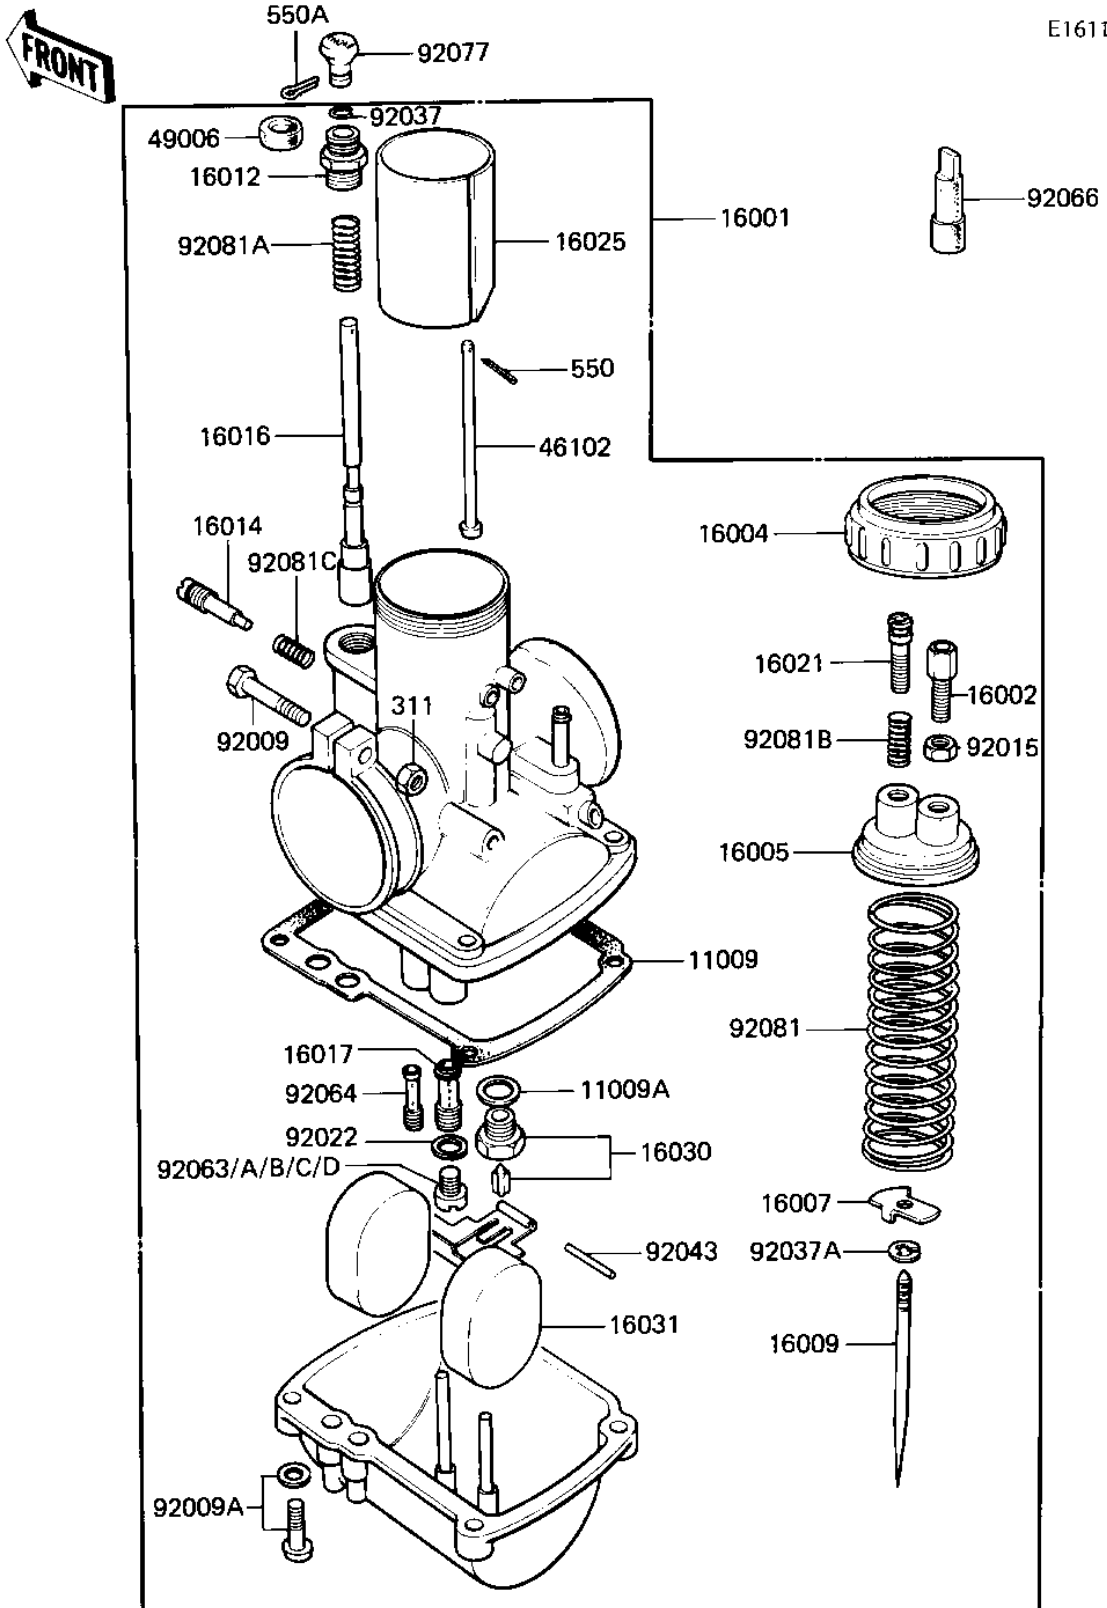

1985 KD80 PARTS DIAGRAM

CARBURETOR

E1611-0045

1985 KD80 PARTS LIST

CARBURETOR

ITEM NAME	PART NUMBER	QUANTITY
GASKET,FLOAT CHAMBER (Ref # 11009)	16019-021	1
WASHER VALVE SEAT (Ref # 11009A)	16029-002	1
CARBURETOR ASSY (Ref # 16001)	16001-251	1
ADJUSTER,CABLE (Ref # 16002)	16002-017	1
CAP MIXING CHAMBER (Ref # 16004)	16004-010	1
TOP MIXING CHAMBER (Ref # 16005)	16005-005	1
SPRING SEAT,THRTL TL (Ref # 16007)	16007-020	1
JET NEEDLE 4EJ7 (Ref # 16009)	16009-059	1
CAP STARTER PLUNGER (Ref # 16012)	16012-010	1
SCREW PILOT AIR ADJST (Ref # 16014)	16014-002	1
PLUNGER,STARTER (Ref # 16016)	16016-012	1
NEEDLE JET 0-6 (Ref # 16017)	16017-089	1
SCREW,THROTTLE STOP (Ref # 16021)	16021-002	1
VALVE,THROTTLE CA2.0 (Ref # 16025)	16025-057	1
FLOAT VALVE ASSY (Ref # 16030)	16030-009	1
FLOAT (Ref # 16031)	16031-015	1
ROD,THROTTLE VLV STP (Ref # 46102)	16024-012	1
CAP,STARTER PLUNGER (Ref # 49006)	16036-012	1
SCREW CLAMP (Ref # 92009)	16010-004	1
SCREW-FLOAT CHAMBER (Ref # 92009A)	16033-012	1
NUT CABLE ADJUST LOCK (Ref # 92015)	16003-004	1
WASHER MAIN JET (Ref # 92022)	16034-001	1
CIRCLIP (Ref # 92037)	92037-1077	1
CIRCLIP (Ref # 92037A)	16008-010	1
FLOAT PIN (Ref # 92043)	16032-003	1
MAIN JET NO 85R (Ref # 92063)	92063-093	1
MAIN JET,#77.5R (Ref # 92063A)	92063-1032	1
MAIN JET NO 75R (Ref # 92063B)	92063-109	1
MAIN JET, #A80 (Ref # 92063C)	92063-1030	1

1985 KD80 PARTS LIST

CARBURETOR

ITEM NAME	PART NUMBER	QUANTITY
MAIN JET NO 82.5R (Ref # 92063D)	92063-124	1
PILOT JET #17.5 ISO (Ref # 92064)	92064-020	1
PLUG,CARBURETOR CAP (Ref # 92066)	16147-001	1
KNOB,CARBURETOR (Ref # 92077)	92077-022	1
SPRING THROTTLE VALVE (Ref # 92081)	16006-013	1
SPRING,STARTER PLUNGR (Ref # 92081A)	16013-010	1
SPRING THR STOP SCREW (Ref # 92081B)	16022-005	1
SPRING, PILOT AIR SCREW (Ref # 92081C)	16022-007	1
NUT 6MM (Ref # 311)	311B0600	1
PIN COTTER 1.2X10 (Ref # 550)	550D1210	1
PIN COTTER 1.6X15 (Ref # 550A)	550D1615	1