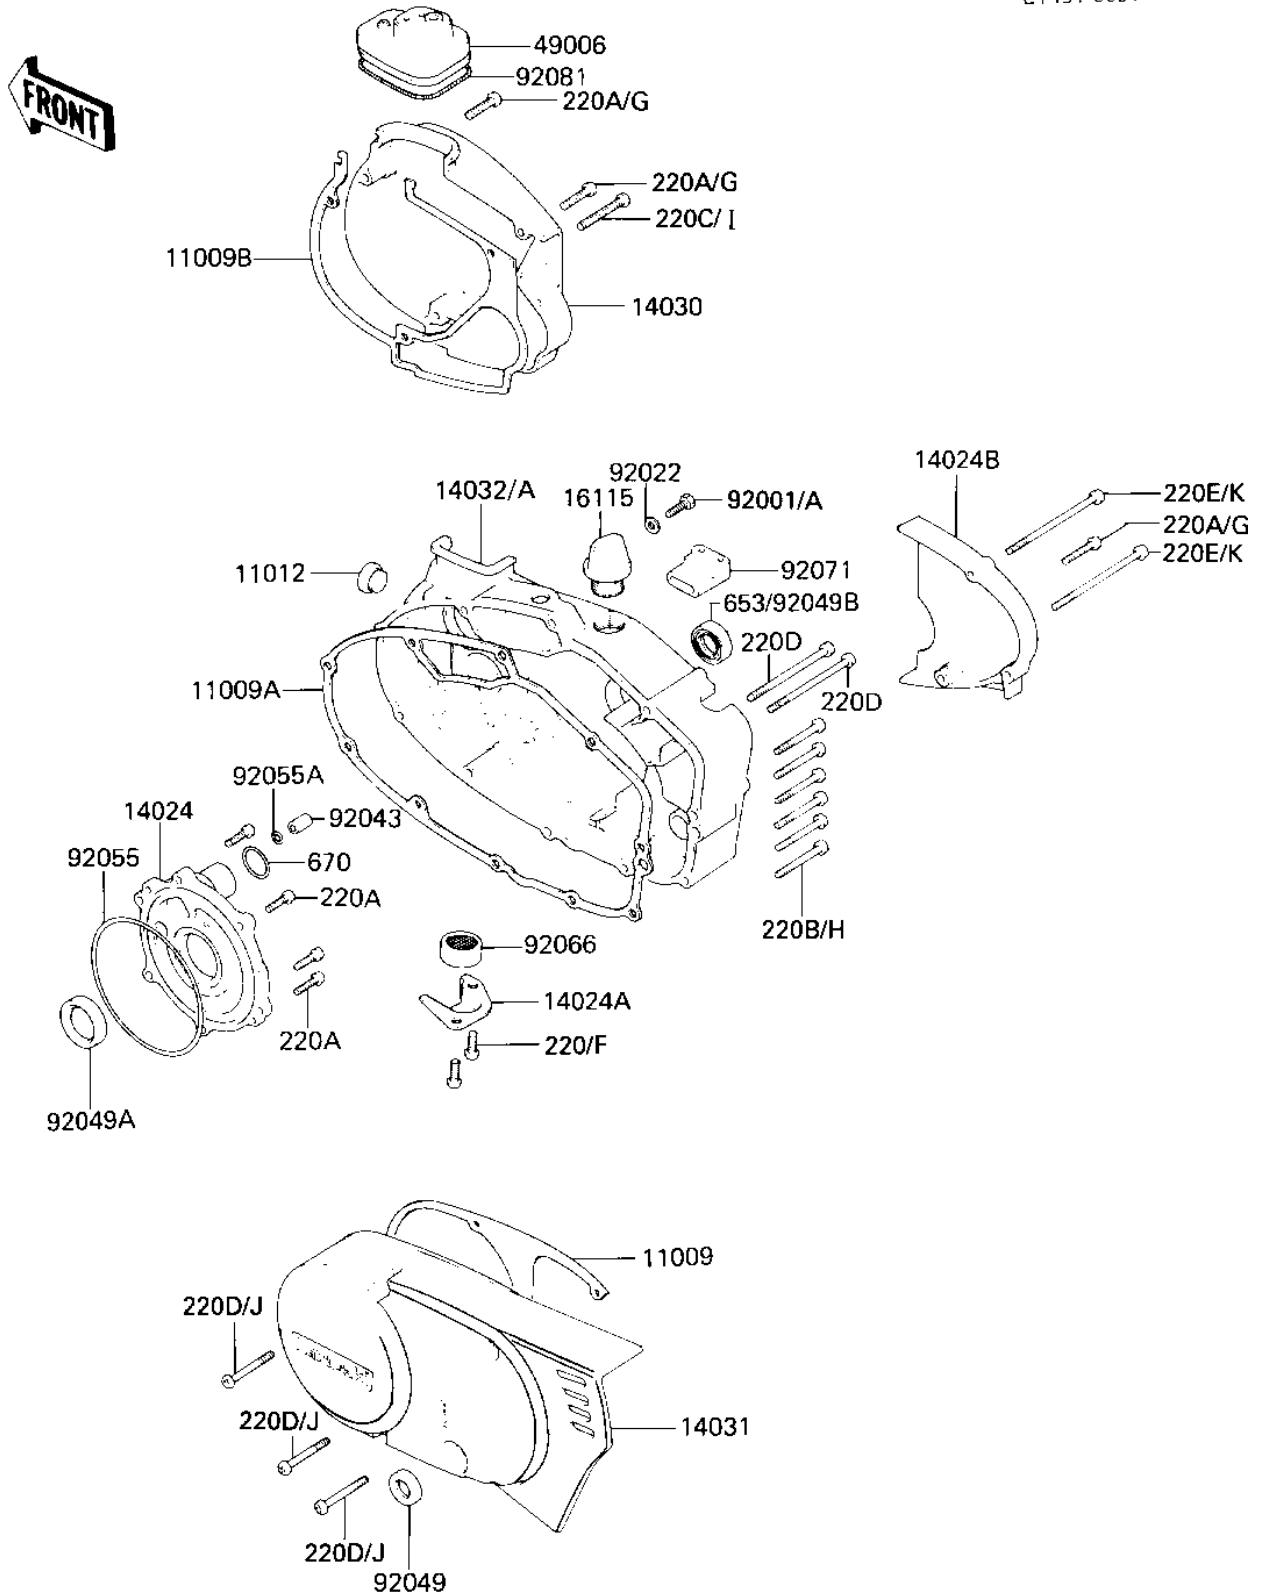

1985 KD80 PARTS DIAGRAM

ENGINE COVERS

E1431-0037

1985 KD80 PARTS LIST

ENGINE COVERS

ITEM NAME	PART NUMBER	QUANTITY
GASKET,GENERATOR COVE (Ref # 11009)	11060-1202	1
GASKET,CLUTCH COVER (Ref # 11009A)	11060-1198	1
GASKET,CARBURETOR COV (Ref # 11009B)	11060-1201	1
CAP CARB MOUNT HOLE (Ref # 11012)	14039-001	1
COVER,ROTRY DISC VALV (Ref # 14024)	14019-056	1
COVER,CLUTCH CABLE (Ref # 14024A)	14025-1137	1
COVER,OIL PUMP (Ref # 14024B)	14025-1185	1
COVER,CARBURETOR (Ref # 14030)	14030-1011	1
COVER,L.H.ENGINE (Ref # 14031)	14031-1043	1
COVER-CLUTCH (Ref # 14032A)	14032-1096	1
FILLER,OIL (Ref # 16115)	16115-018	1
CAP,CARBURETOR (Ref # 49006)	14038-035	1
BOLT,6X14 (Ref # 92001A)	92001-1935	1
WASHER OIL PUMP BANJO (Ref # 92022)	92022-077	1
PIN DOWEL 8X16 (Ref # 92043)	92042-017	1
OIL SEAL SB12205 (Ref # 92049)	92049-004	1
SEAL-OIL (Ref # 92049A)	92049-1250	1
OIL SEAL TB16267 (Ref # 92049B)	92051-003	1
"O" RING,100MM (Ref # 92055)	92055-010	1
"O" RING,8MM (Ref # 92055A)	92055-029	1
DRAIN,FUEL (Ref # 92066)	16116-006	1
GROMMET,OVER FLOW (Ref # 92071)	16136-007	1
SPRING COIL (Ref # 92081)	92081-047	1
SCREW PAN HEAD 6X20 (Ref # 220A)	220B0620	1
SCREW PAN HEAD 6X45 (Ref # 220D)	220B0645	1
SCREW-PAN-CROS (Ref # 220F)	220X0612	1
SCREW-PAN-CROS (Ref # 220G)	220X0620	1
SCREW-PAN-CROS (Ref # 220H)	220X0630	1
SCREW-PAN-CROS (Ref # 220I)	220X0635	1

1985 KD80 PARTS LIST

ENGINE COVERS

ITEM NAME	PART NUMBER	QUANTITY
SCREW-PAN-CROS (Ref # 220J)	220X0645	1
SCREW-PAN-CROS (Ref # 220K)	220X0675	1
"O" RING,26MM (Ref # 670)	670B3026	1