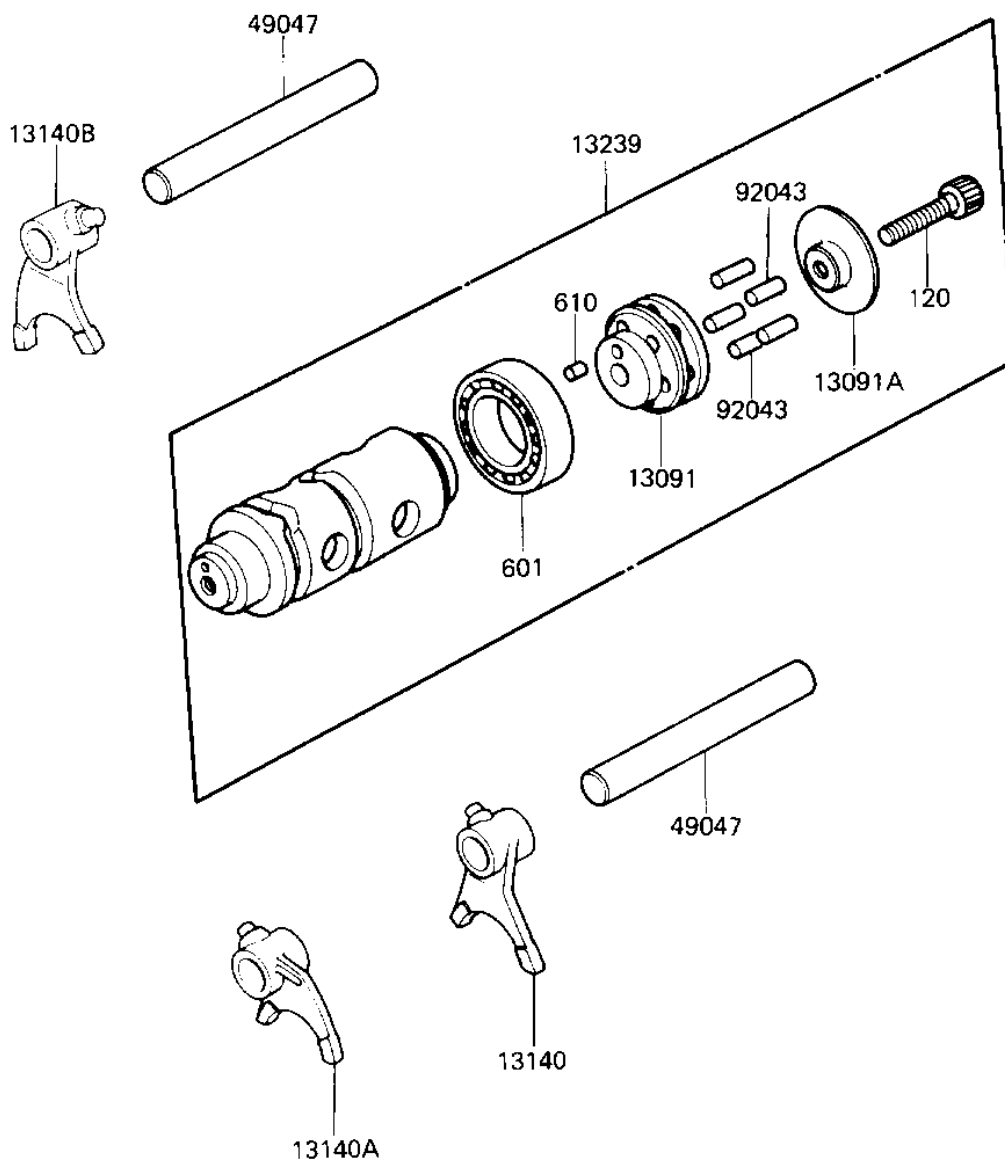

1985 KD80 PARTS DIAGRAM

GEAR CHANGE DRUM & FORKS

E1362-0023

1985 KD80 PARTS LIST

GEAR CHANGE DRUM & FORKS

ITEM NAME	PART NUMBER	QUANTITY
HOLDER (Ref # 13091)	13091-1077	1
HOLDER,CHANGE DRUM (Ref # 13091A)	13142-014	1
SHIFT FORK,LOW&2ND (Ref # 13140)	13140-1026	1
SHIFT FORK,3RD (Ref # 13140A)	13140-1027	1
SHIFT FORK,4TH&TOP (Ref # 13140B)	13140-1028	1
DRUM ASSY,GEAR CHANGE (Ref # 13239)	13239-1034	1
RODSHIFT,SHORT (Ref # 49047)	13209-014	1
PIN,GEAR CHANGE DRUM (Ref # 92043)	92042-042	1
BEARING, BALL, #600403 (Ref # 601)	601B6004	1
PIN-DOWEL,4X6 (Ref # 610)	610A0406	1