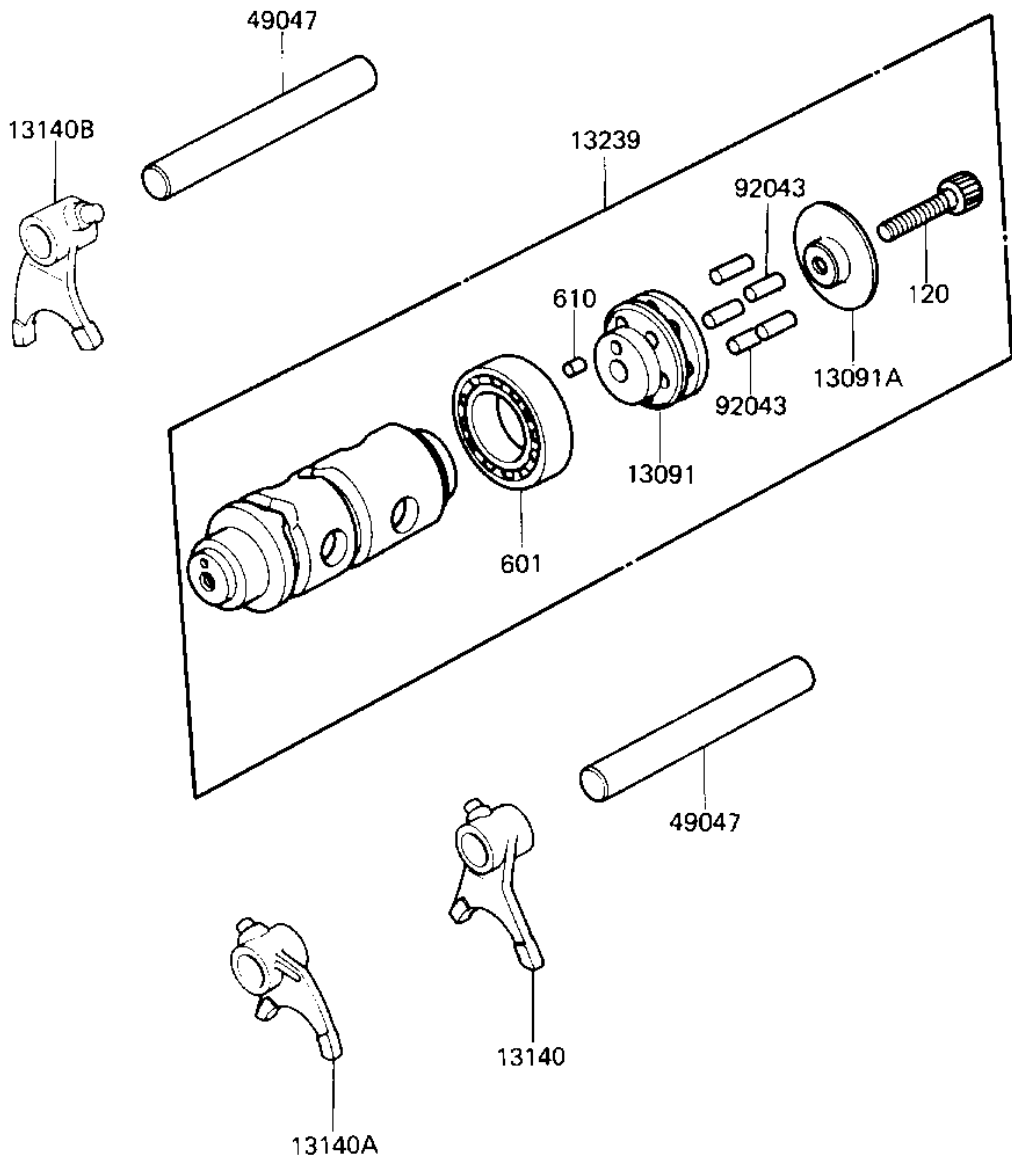

1982 KD80 PARTS DIAGRAM

GEAR CHANGE DRUM & FORKS

E1362-0023

1982 KD80 PARTS LIST

GEAR CHANGE DRUM & FORKS

ITEM NAME	PART NUMBER	QUANTITY
HOLDER (Ref # 13091)	13091-1077	1
HOLDER,CHANGE DRUM (Ref # 13091A)	13142-014	1
SHIFT FORK,LOW&2ND (Ref # 13140)	13140-1026	1
SHIFT FORK,3RD (Ref # 13140A)	13140-1027	1
SHIFT FORK,4TH&TOP (Ref # 13140B)	13140-1028	1
DRUM ASSY,GEAR CHANGE (Ref # 13239)	13239-1034	1
RODSHIFT,SHORT (Ref # 49047)	13209-014	2
PIN,GEAR CHANGE DRUM (Ref # 92043)	92042-042	5
BEARING, BALL, #600403 (Ref # 601)	601B6004	1
PIN-DOWEL,4X6 (Ref # 610)	610A0406	1