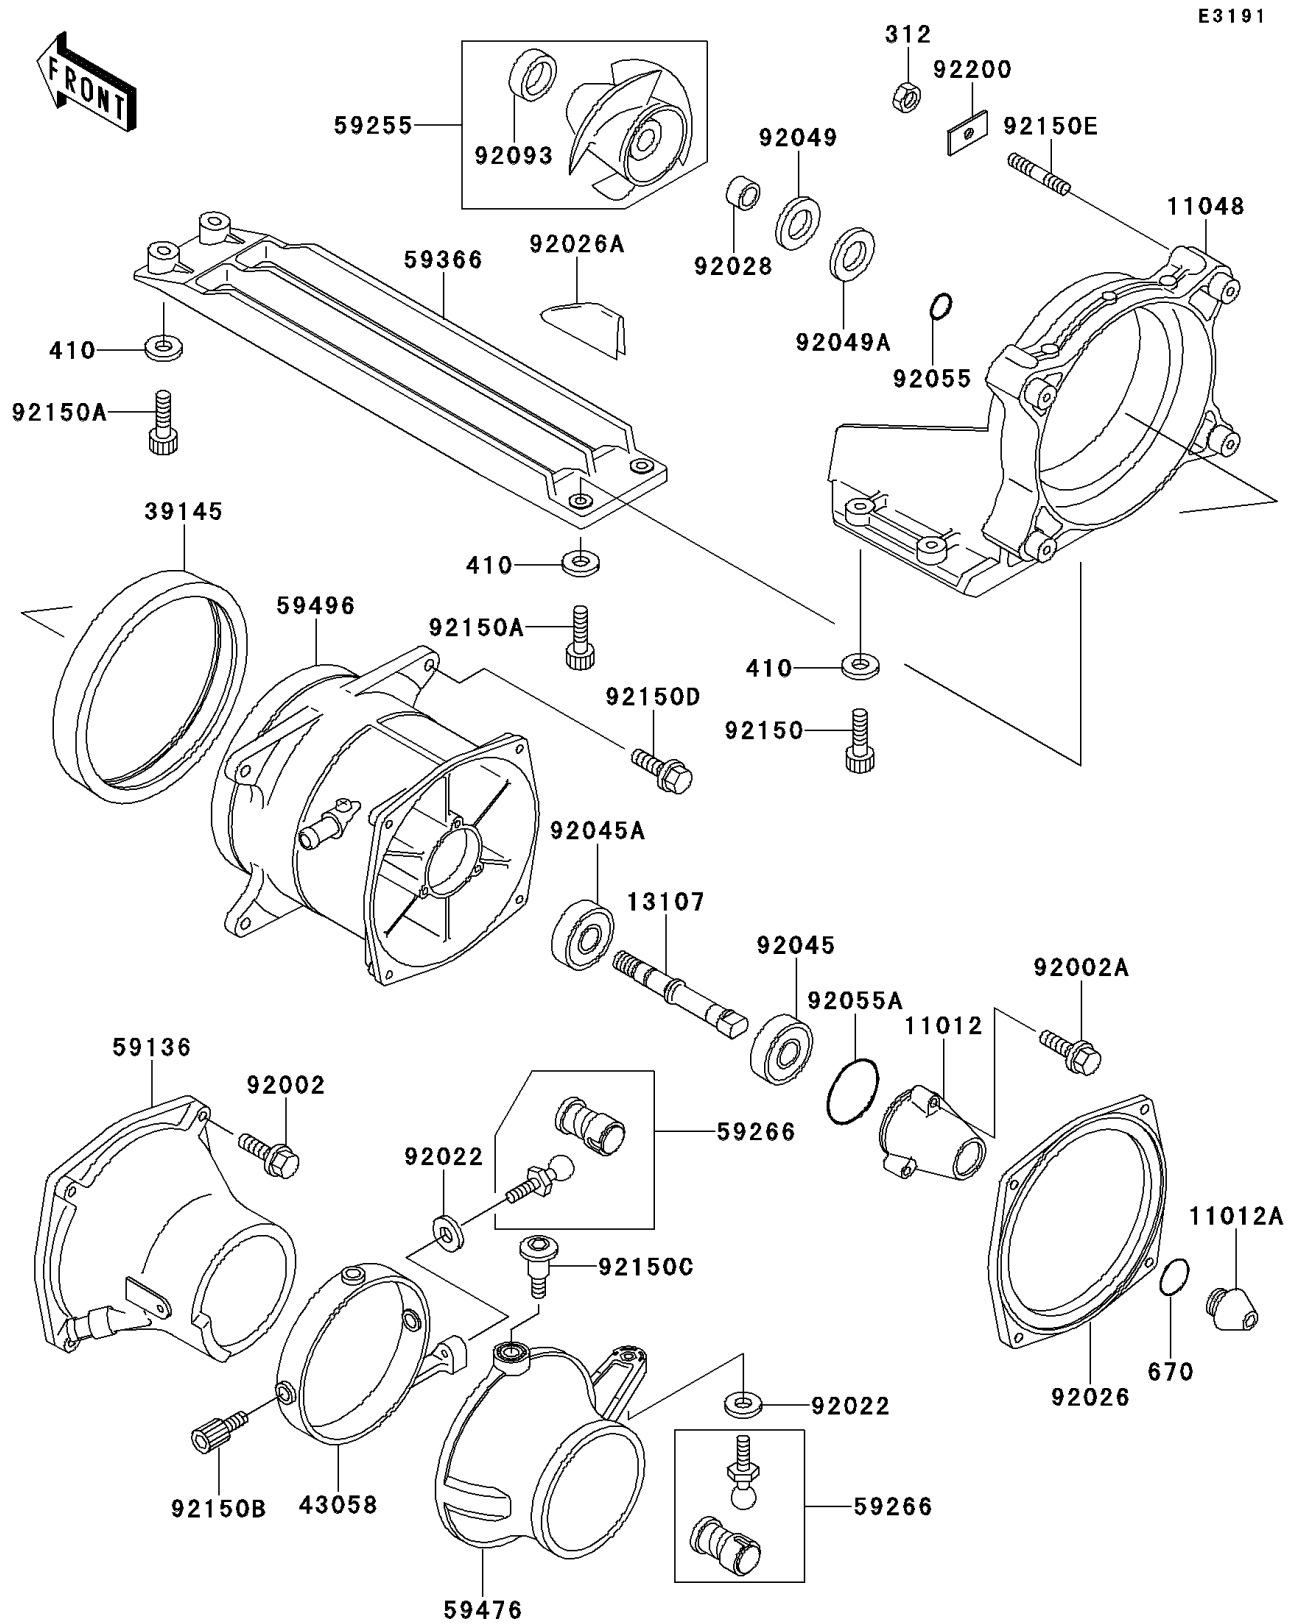

1996 900 ZXi PARTS DIAGRAM

Jet Pump

1996 900 ZXi PARTS LIST

Jet Pump

ITEM NAME	PART NUMBER	QUANTITY
NUT-HEX,6MM (Ref # 312)	312R0600	1
WASHER-PLAIN-SMALL,6MM (Ref # 410)	410S0600	1
O RING,20MM (Ref # 670)	670B2020	1
CAP (Ref # 11012)	11012-3771	1
CAP (Ref # 11012A)	11012-3772	1
BRACKET (Ref # 11048)	11048-3763	1
SHAFT,JETPUMP (Ref # 13107)	13107-3737	1
TRIM-SEAL (Ref # 39145)	39145-3742	1
RING (Ref # 43058)	43058-3709	1
NOZZLE-PUMP (Ref # 59136)	59136-3738	1
IMPELLER-COMP (Ref # 59255)	59255-3709	1
JOINT-BALL (Ref # 59266)	59266-3707	1
GRATE (Ref # 59366)	59366-3712	1
NOZZLE-STRG,GRAY (Ref # 59476)	59476-3724-RA	1
VANE-GUIDE (Ref # 59496)	59496-3713	1
BOLT,6X40 (Ref # 92002)	92002-3716	1
BOLT,6X30 (Ref # 92002A)	92002-3726	1
WASHER (Ref # 92022)	92022-567	1
SPACER (Ref # 92026)	92026-3730	1
SPACER (Ref # 92026A)	92026-3731	1
BUSHING (Ref # 92028)	92028-3750	1
BEARING-BALL,62022RD (Ref # 92045)	92045-3721	1
BEARING-BALL,6303-132RD (Ref # 92045A)	92045-3722	1
SEAL-OIL (Ref # 92049)	92049-3717	1
SEAL-OIL (Ref # 92049A)	92049-3718	1
RING-O,13X1.9 (Ref # 92055)	92055-1021	1
RING-O (Ref # 92055A)	92055-3741	1
SEAL,JET PUMP (Ref # 92093)	92093-3739	1
BOLT,SOCKET,6X20 (Ref # 92150)	92150-3748	1

1996 900 ZXi PARTS LIST

Jet Pump

ITEM NAME	PART NUMBER	QUANTITY
BOLT,SOCKET,6X18 (Ref # 92150A)	92150-3775	1
BOLT (Ref # 92150B)	92150-3808	1
BOLT (Ref # 92150C)	92150-3827	1
BOLT,8X30 (Ref # 92150D)	92150-3828	1
BOLT (Ref # 92150E)	92150-3829	1
WASHER (Ref # 92200)	92200-3740	1