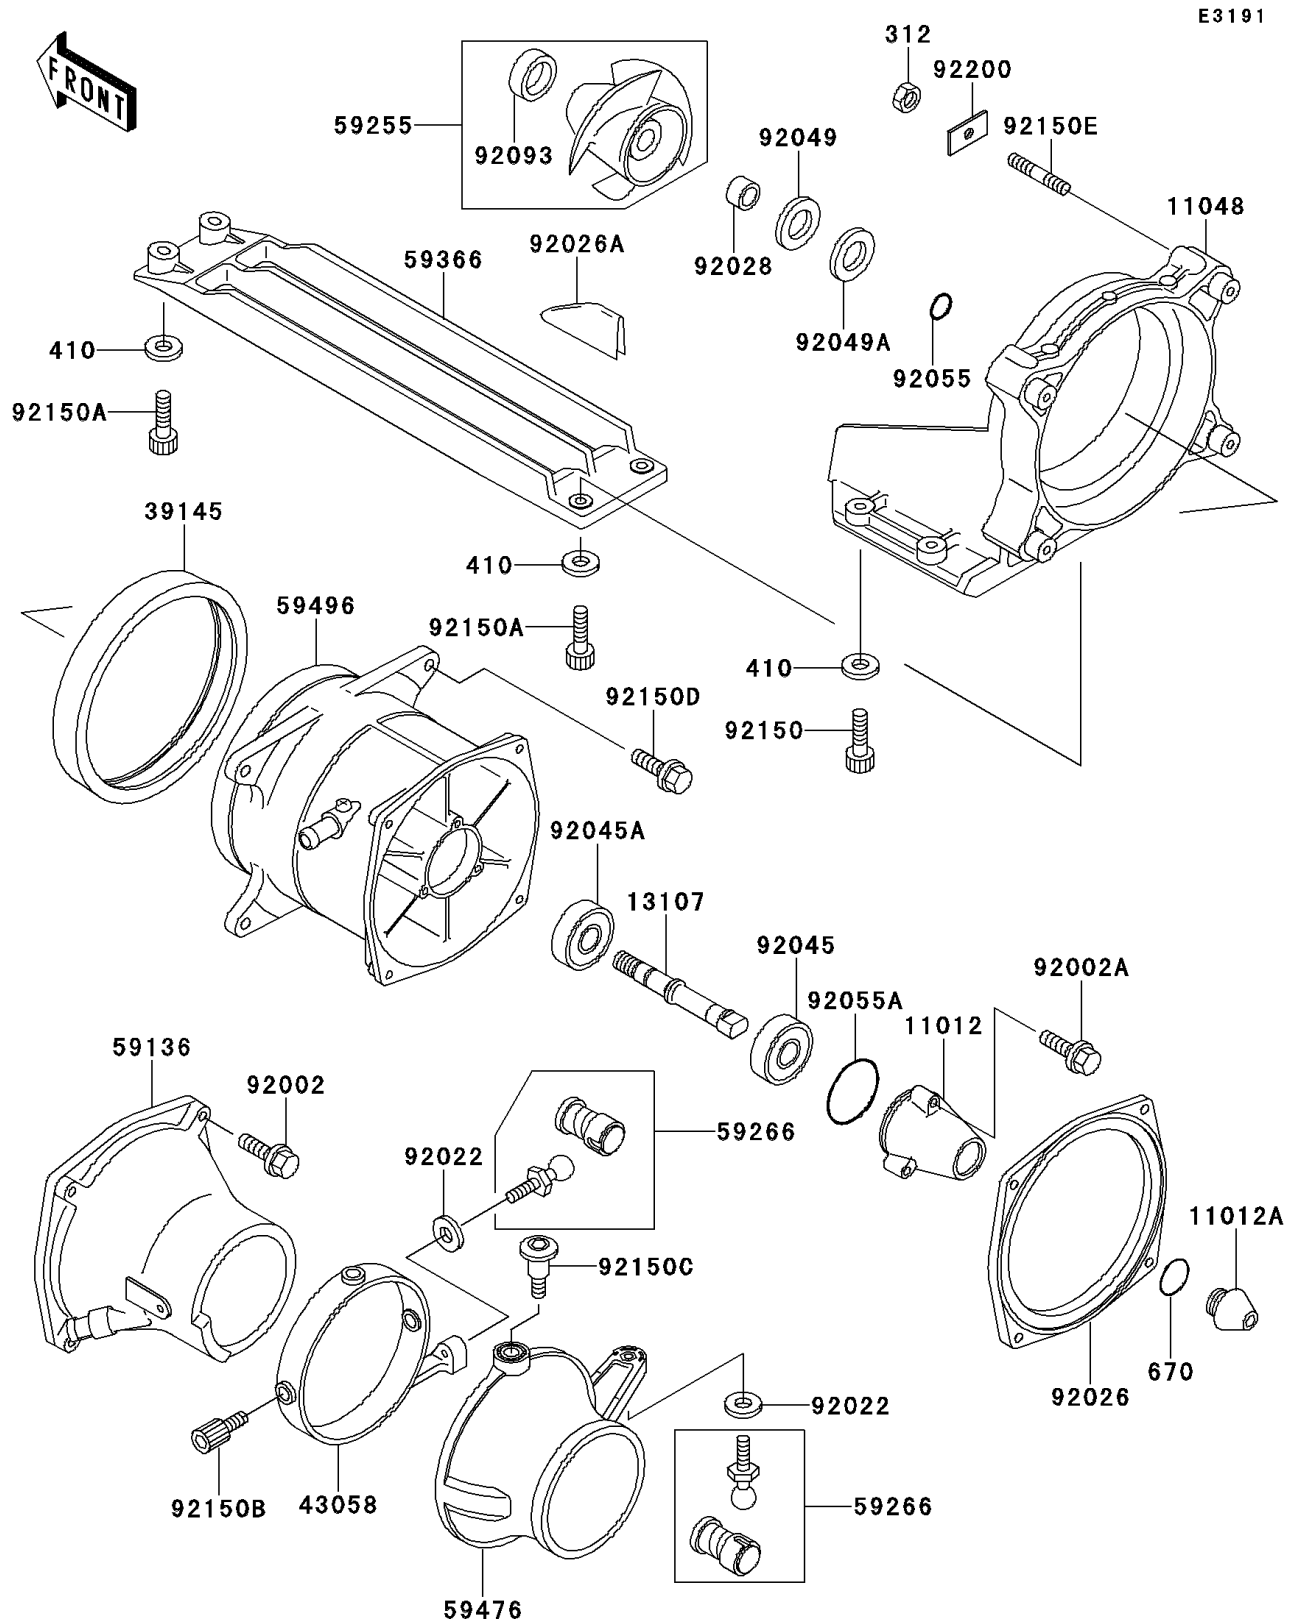

1995 900 ZXi PARTS DIAGRAM

Jet Pump

1995 900 ZXi PARTS LIST

Jet Pump

ITEM NAME	PART NUMBER	QUANTITY
NUT-HEX,6MM (Ref # 312)	312R0600	1
WASHER-PLAIN-SMALL,6MM (Ref # 410)	410S0600	1
O RING,20MM (Ref # 670)	670B2020	1
CAP (Ref # 11012)	11012-3771	1
CAP (Ref # 11012A)	11012-3772	1
BRACKET (Ref # 11048)	11048-3763	1
SHAFT,JETPUMP (Ref # 13107)	13107-3737	1
TRIM-SEAL (Ref # 39145)	39145-3742	1
RING (Ref # 43058)	43058-3709	1
NOZZLE-PUMP (Ref # 59136)	59136-3738	1
IMPELLER-COMP (Ref # 59255)	59255-3709	1
JOINT-BALL (Ref # 59266)	59266-3707	1
GRATE (Ref # 59366)	59366-3712	1
NOZZLE-STRG,GRAY (Ref # 59476)	59476-3724-RA	1
VANE-GUIDE (Ref # 59496)	59496-3713	1
BOLT,6X40 (Ref # 92002)	92002-3716	1
BOLT,6X30 (Ref # 92002A)	92002-3726	1
WASHER (Ref # 92022)	92022-567	1
SPACER (Ref # 92026)	92026-3730	1
SPACER (Ref # 92026A)	92026-3731	1
BUSHING (Ref # 92028)	92028-3750	1
BEARING-BALL,62022RD (Ref # 92045)	92045-3721	1
BEARING-BALL,6303-132RD (Ref # 92045A)	92045-3722	1
SEAL-OIL (Ref # 92049)	92049-3717	1
SEAL-OIL (Ref # 92049A)	92049-3718	1
RING-O,13X1.9 (Ref # 92055)	92055-1021	1
RING-O (Ref # 92055A)	92055-3741	1
SEAL,JET PUMP (Ref # 92093)	92093-3739	1
BOLT,SOCKET,6X20 (Ref # 92150)	92150-3748	1

1995 900 ZXi PARTS LIST

Jet Pump

ITEM NAME	PART NUMBER	QUANTITY
BOLT,SOCKET,6X18 (Ref # 92150A)	92150-3775	1
BOLT (Ref # 92150B)	92150-3808	1
BOLT (Ref # 92150C)	92150-3827	1
BOLT,8X30 (Ref # 92150D)	92150-3828	1
BOLT (Ref # 92150E)	92150-3829	1
WASHER (Ref # 92200)	92200-3740	1