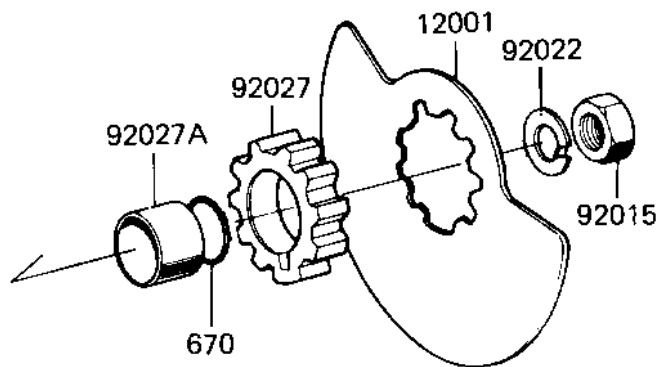

1982 KD80 PARTS DIAGRAM

CRANKSHAFT/PISTON/ROTARY VALVE

E1320-0032

1982 KD80 PARTS LIST

CRANKSHAFT/PISTON/ROTARY VALVE

ITEM NAME	PART NUMBER	QUANTITY
VALVE,ROTARY DISC (Ref # 12001)	12002-030	1
PISTON,STD (Ref # 13001)	13001-061	1
PIN-PISTON (Ref # 13002)	13002-003	1
RING SET,STD (Ref # 13008)	13008-047	1
RING SET,0.040 O/S (Ref # 13024)	13024-052	1
RING SET,0.020 O/S (Ref # 13025)	13025-051	1
PISTON,0.040 O/S (Ref # 13027)	13027-059	1
PISTON,0.020 O/S (Ref # 13029)	13029-061	1
CRANK&CONROD ASSY (Ref # 13031)	13036-050	1
BEARING,SMALL END (Ref # 13033)	13033-030	1
BEARING,BIG END (Ref # 13034)	13034-034	1
CRANK PIN (Ref # 13035)	13035-025	1
CRANKSHAFT,L.H (Ref # 13037)	13037-068	1
CRANKSHAFT,R.H (Ref # 13037A)	13038-057	1
CONNECTING ROD SET (Ref # 13044)	13044-5015	1
NUT 12MM (Ref # 92015)	92015-006	1
WASHER LOCK 12MM (Ref # 92022)	92024-003	1
WASHER-SIDE (Ref # 92025)	92025-047	2
COLLAR,ROTARY VALVE (Ref # 92027)	92027-1245	1
COLLAR,CRANKSHAFT (Ref # 92027A)	92027-285	1
CIRCLIP PISTON PIN (Ref # 92033)	92036-003	2
WOODRUFF KEY PRY PINI (Ref # 92038)	92038-003	1
NUT,10MM (Ref # 314)	314B1000	1
WASHER SPRING 10MM (Ref # 461)	461F1000	1
WOODRUFF KEY (Ref # 510)	510A3200	1
PIN DOWEL 4X10 (Ref # 610)	610A0410	1
"O" RING,16MM (Ref # 670)	670B2016	1