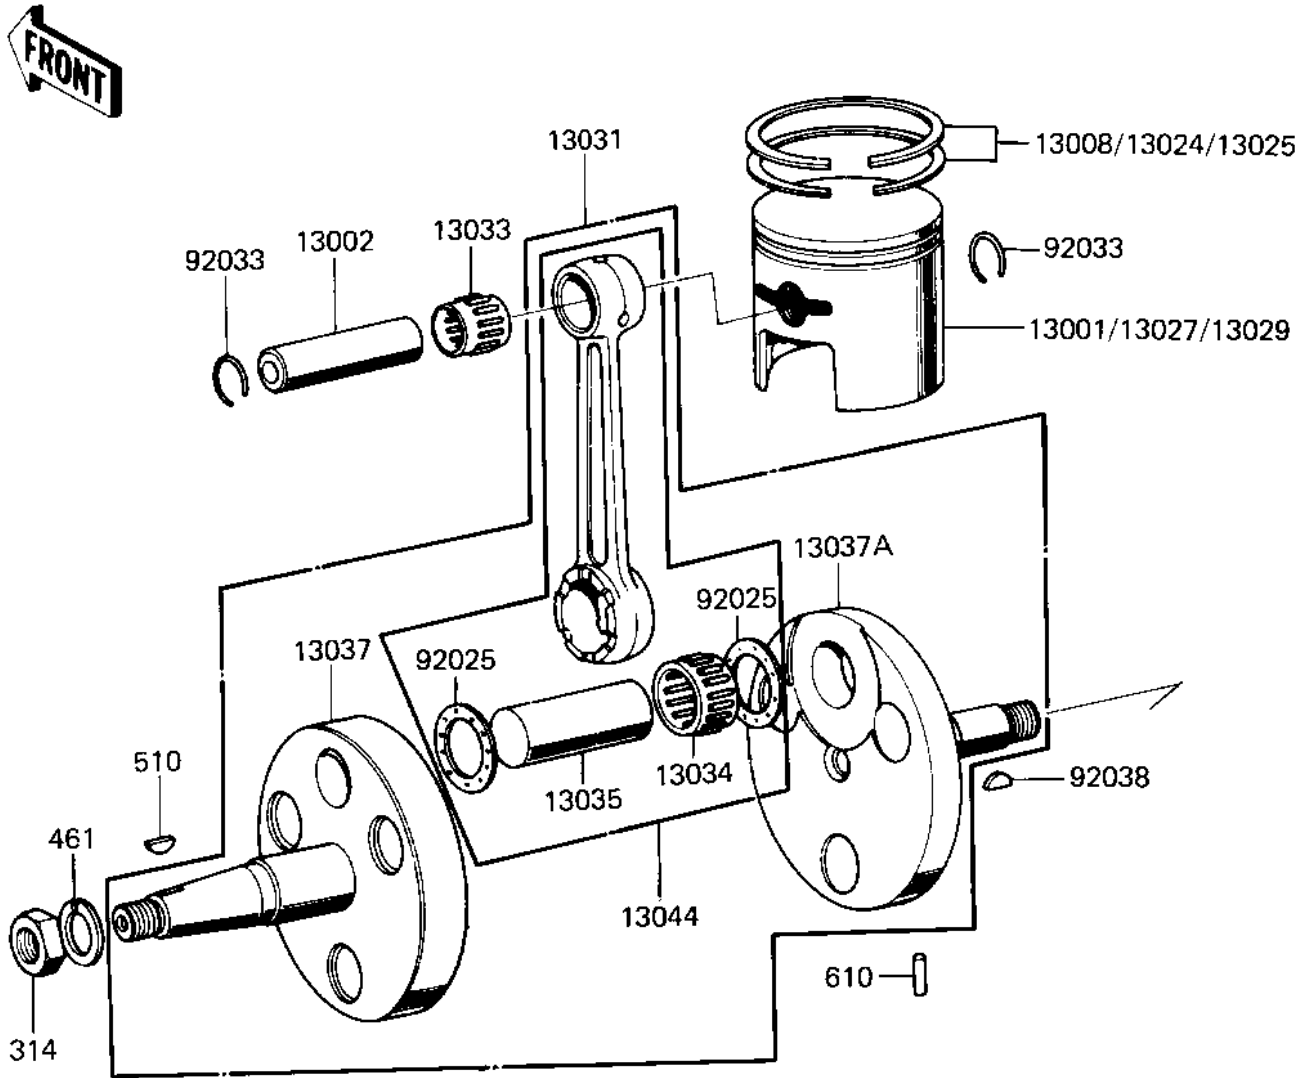

1982 KD80 PARTS DIAGRAM

CRANKSHAFT/PISTON/ROTARY VALVE

E1320-0032

1982 KD80 PARTS LIST

CRANKSHAFT/PISTON/ROTARY VALVE

ITEM NAME	PART NUMBER	QUANTITY
VALVE,ROTARY DISC (Ref # 12001)	12002-030	1
PISTON,STD (Ref # 13001)	13001-061	1
PIN-PISTON (Ref # 13002)	13002-003	1
RING SET,STD (Ref # 13008)	13008-047	1
RING SET,0.040 O/S (Ref # 13024)	13024-052	1
RING SET,0.020 O/S (Ref # 13025)	13025-051	1
PISTON,0.040 O/S (Ref # 13027)	13027-059	1
PISTON,0.020 O/S (Ref # 13029)	13029-061	1
CRANK&CONROD ASSY (Ref # 13031)	13036-050	1
BEARING,SMALL END (Ref # 13033)	13033-030	1
BEARING,BIG END (Ref # 13034)	13034-034	1
CRANK PIN (Ref # 13035)	13035-025	1
CRANKSHAFT,L.H (Ref # 13037)	13037-068	1
CRANKSHAFT,R.H (Ref # 13037A)	13038-057	1
CONNECTING ROD SET (Ref # 13044)	13044-5015	1
NUT 12MM (Ref # 92015)	92015-006	1
WASHER LOCK 12MM (Ref # 92022)	92024-003	1
WASHER-SIDE (Ref # 92025)	92025-047	2
COLLAR,ROTARY VALVE (Ref # 92027)	92027-1245	1
COLLAR,CRANKSHAFT (Ref # 92027A)	92027-285	1
CIRCLIP PISTON PIN (Ref # 92033)	92036-003	2
WOODRUFF KEY PRY PINI (Ref # 92038)	92038-003	1
NUT,10MM (Ref # 314)	314B1000	1
WASHER SPRING 10MM (Ref # 461)	461F1000	1
WOODRUFF KEY (Ref # 510)	510A3200	1
PIN DOWEL 4X10 (Ref # 610)	610A0410	1
"O" RING,16MM (Ref # 670)	670B2016	1