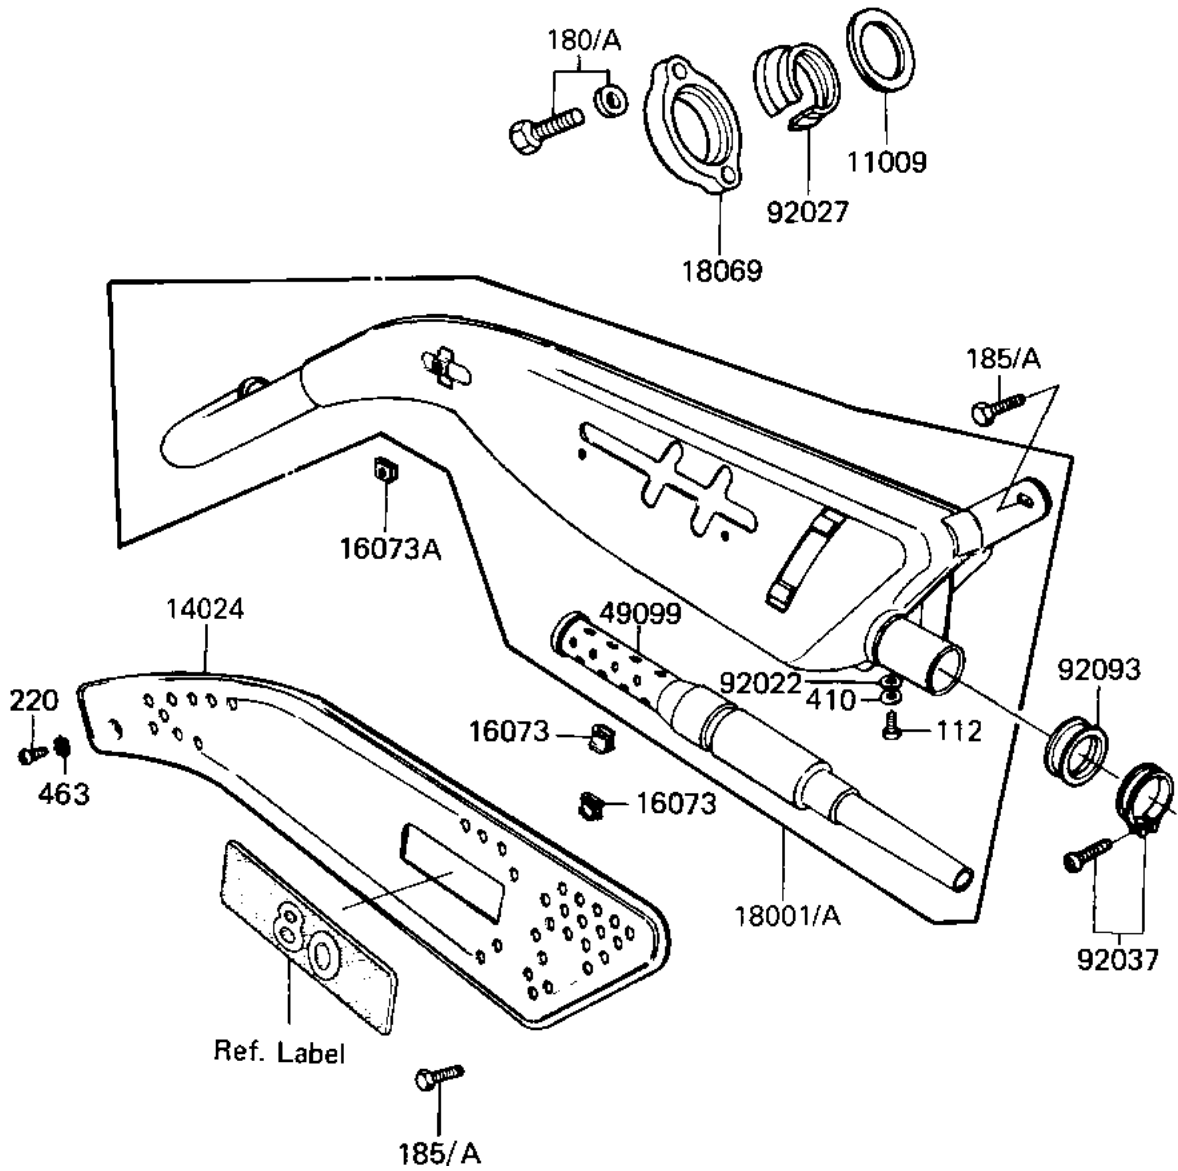

# 1985 KD80 PARTS DIAGRAM

MUFFLER

E1140-0060

# 1985 KD80 PARTS LIST

## MUFFLER

ITEM NAME	PART NUMBER	QUANTITY
GASKET,EXHAUST PIPE H (Ref # 11009)	11009-1866	1
COVER,MUFFLER (Ref # 14024)	18064-018	1
INSULATOR (Ref # 16073)	18065-007	2
INSULATOR-HEAT (Ref # 16073A)	18065-009	1
MUFFLER (Ref # 18001)	18001-5116	1
HOLDER,EX PIPE,BLACK (Ref # 18069)	18069-035-21	1
BAFFLE TUBE (Ref # 49099)	49099-1027	1
WASHER-PLAIN (Ref # 92022)	92022-183	2
INSERT-EXHAUST HOLDER (Ref # 92027)	18070-005	1
CLAMP,CARBURETOR HLDR (Ref # 92037)	92037-178	1
CONNECTOR,BAFFLETUBE (Ref # 92093)	92093-1042	1
BOLT,6X10 (Ref # 112)	112G0610	2
BOLT-UPSET-WS (Ref # 180A)	180Y0635	2
BOLT-UPSET-WSP-SMALL (Ref # 185A)	185C0816	2
SCREW PAN HEAD 6X12 (Ref # 220)	220B0612	1
WASHER PLAIN 6MM (Ref # 410)	410B0600	2
WASHER LOCK 6MM (Ref # 463)	463H0600	1