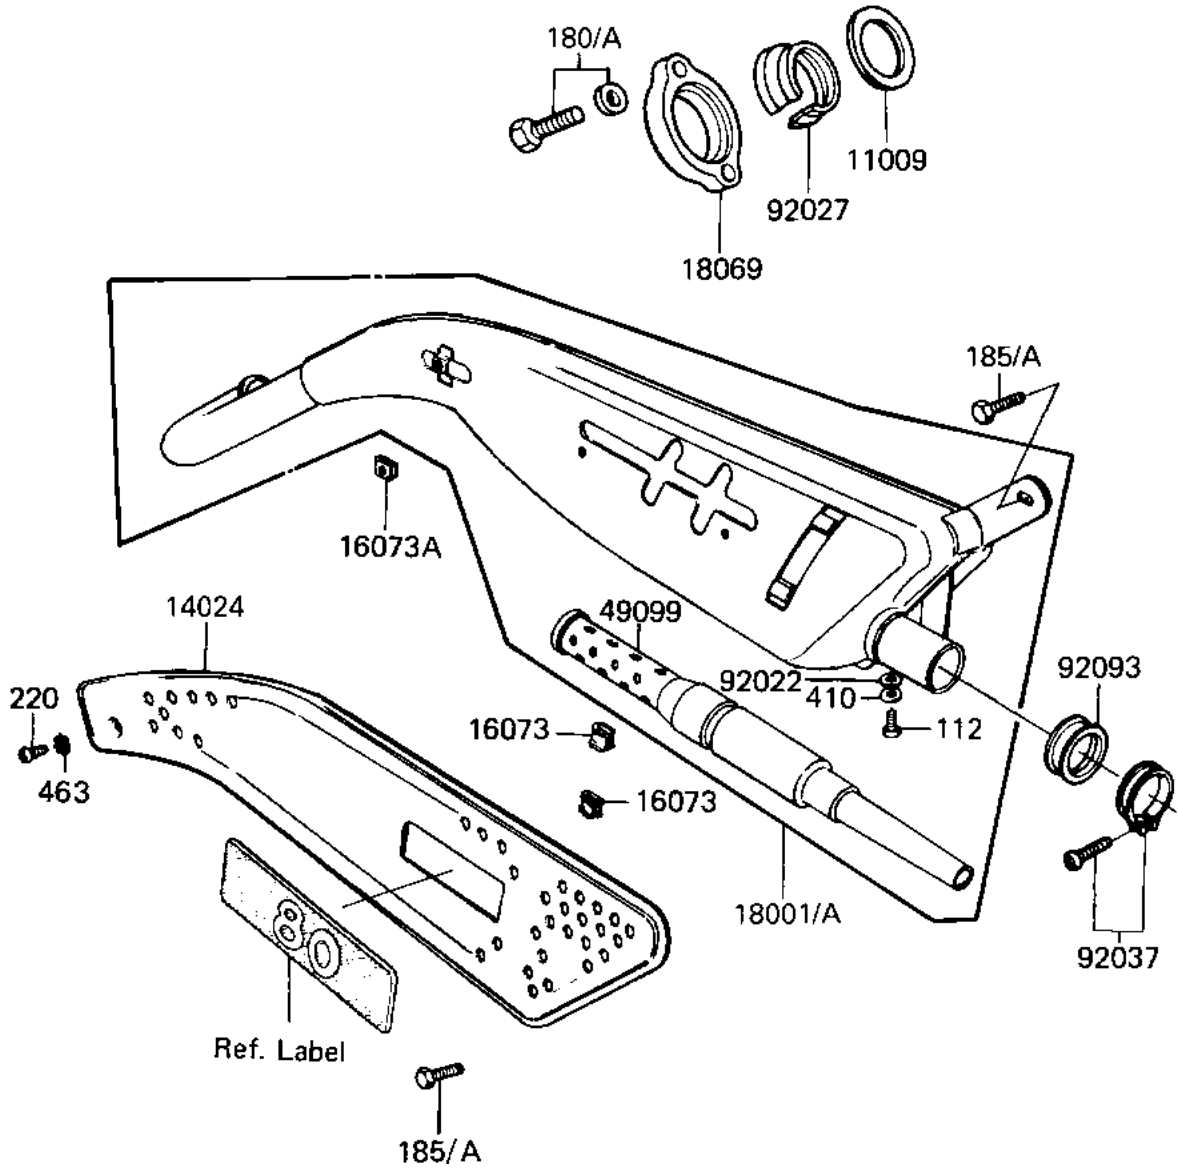

1985 KD80 PARTS DIAGRAM

MUFFLER

E1140-0060

1985 KD80 PARTS LIST

MUFFLER

ITEM NAME	PART NUMBER	QUANTITY
GASKET,EXHAUST PIPE H (Ref # 11009)	11009-1866	1
COVER,MUFFLER (Ref # 14024)	18064-018	1
INSULATOR (Ref # 16073)	18065-007	1
INSULATOR-HEAT (Ref # 16073A)	18065-009	1
MUFFLER (Ref # 18001)	18001-5116	1
HOLDER,EX PIPE,BLACK (Ref # 18069)	18069-035-21	1
BAFFLE TUBE (Ref # 49099)	49099-1027	1
WASHER-PLAIN (Ref # 92022)	92022-183	1
INSERT-EXHAUST HOLDER (Ref # 92027)	18070-005	1
CLAMP,CARBURETOR HLDR (Ref # 92037)	92037-178	1
CONNECTOR,BAFFLETUBE (Ref # 92093)	92093-1042	1
BOLT,6X10 (Ref # 112)	112G0610	1
BOLT-UPSET-WS (Ref # 180A)	180Y0635	1
BOLT-UPSET-WSP-SMALL (Ref # 185A)	185C0816	1
SCREW PAN HEAD 6X12 (Ref # 220)	220B0612	1
WASHER PLAIN 6MM (Ref # 410)	410B0600	1
WASHER LOCK 6MM (Ref # 463)	463H0600	1