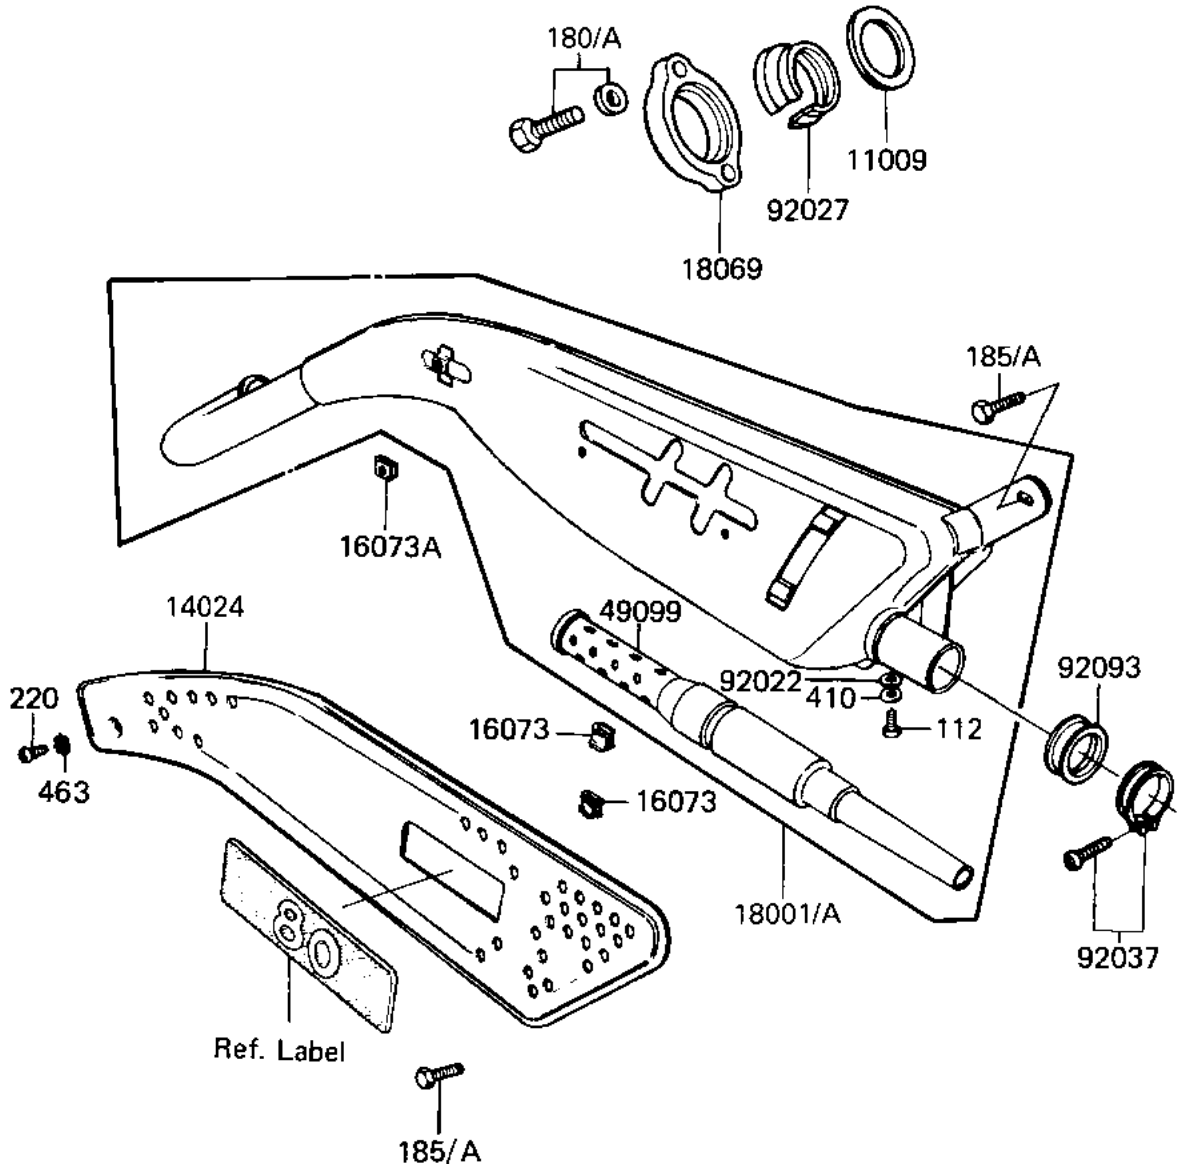

1984 KD80 PARTS DIAGRAM

MUFFLER

E1140-0060

1984 KD80 PARTS LIST

MUFFLER

ITEM NAME	PART NUMBER	QUANTITY
GASKET,EXHAUST PIPE H (Ref # 11009)	11009-1866	1
COVER,MUFFLER (Ref # 14024)	18064-018	1
INSULATOR (Ref # 16073)	18065-007	1
INSULATOR-HEAT (Ref # 16073A)	18065-009	1
MUFFLER (Ref # 18001)	18001-5116	1
HOLDER,EX PIPE,BLACK (Ref # 18069)	18069-035-21	1
BAFFLE TUBE (Ref # 49099)	49099-1027	1
WASHER-PLAIN (Ref # 92022)	92022-183	1
INSERT-EXHAUST HOLDER (Ref # 92027)	18070-005	1
CLAMP,CARBURETOR HLDR (Ref # 92037)	92037-178	1
CONNECTOR,BAFFLETUBE (Ref # 92093)	92093-1042	1
BOLT,6X10 (Ref # 112)	112G0610	1
BOLT-UPSET-WS (Ref # 180A)	180Y0635	1
BOLT-UPSET-WSP-SMALL (Ref # 185A)	185C0816	1
SCREW PAN HEAD 6X12 (Ref # 220)	220B0612	1
WASHER PLAIN 6MM (Ref # 410)	410B0600	1
WASHER LOCK 6MM (Ref # 463)	463H0600	1