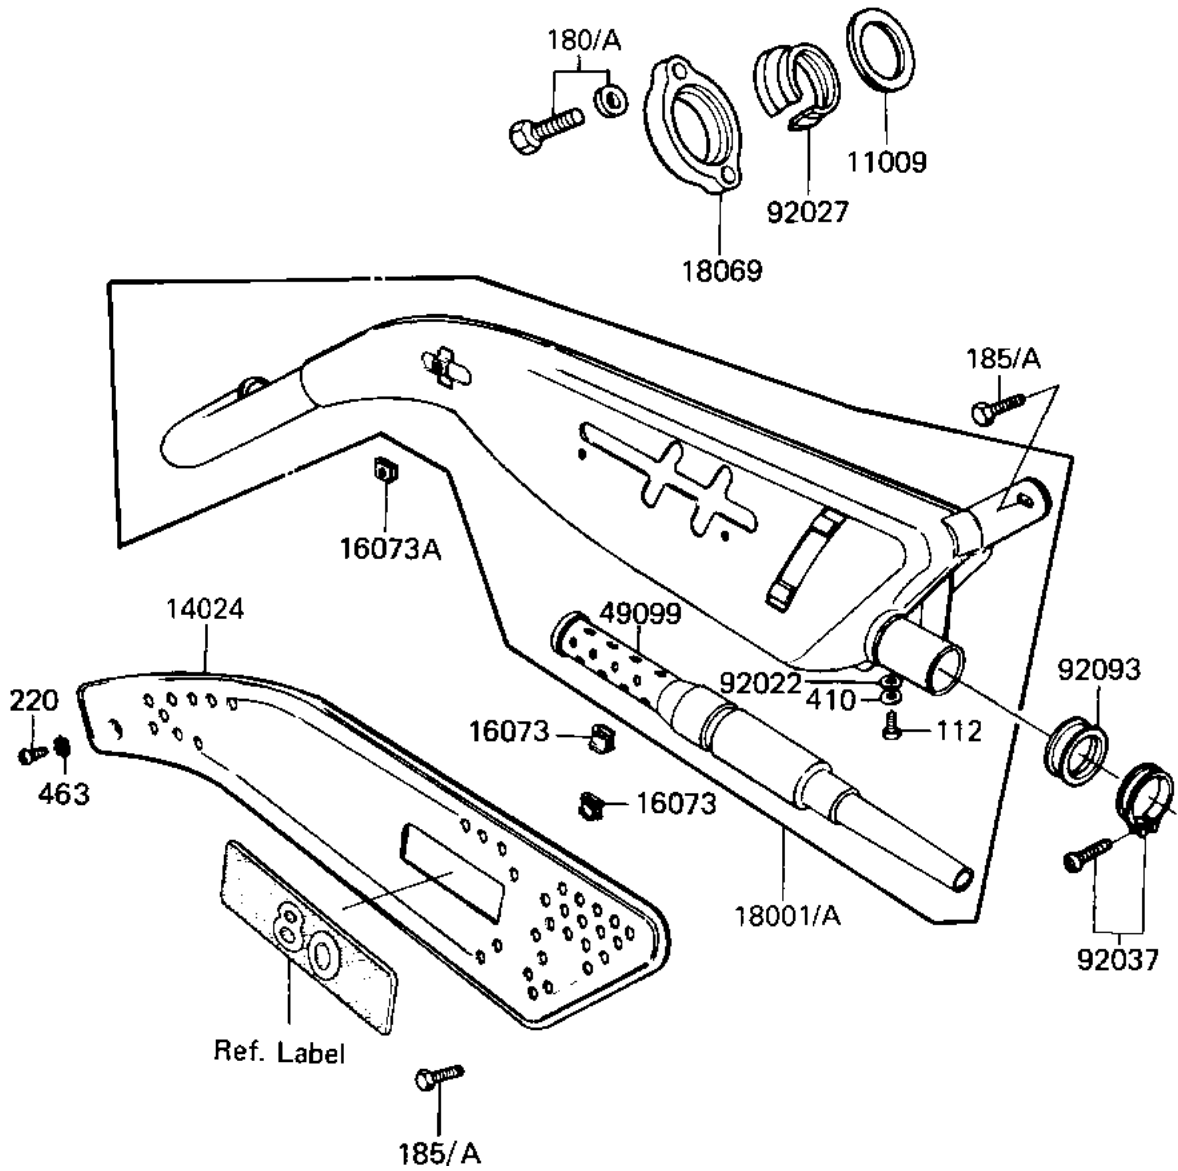

1982 KD80 PARTS DIAGRAM

MUFFLER

E1140-0060

1982 KD80 PARTS LIST

MUFFLER

ITEM NAME	PART NUMBER	QUANTITY
GASKET,EXHAUST PIPE H (Ref # 11009)	11009-1866	1
COVER,MUFFLER (Ref # 14024)	18064-018	1
INSULATOR (Ref # 16073)	18065-007	2
INSULATOR-HEAT (Ref # 16073A)	18065-009	1
MUFFLER (Ref # 18001)	18001-5116	1
HOLDER,EX PIPE,BLACK (Ref # 18069)	18069-035-21	1
BAFFLE TUBE (Ref # 49099)	49099-1027	1
WASHER-PLAIN (Ref # 92022)	92022-183	2
INSERT-EXHAUST HOLDER (Ref # 92027)	18070-005	1
CLAMP,CARBURETOR HLDR (Ref # 92037)	92037-178	1
CONNECTOR,BAFFLETUBE (Ref # 92093)	92093-1042	1
BOLT,6X10 (Ref # 112)	112G0610	2
BOLT-UPSET-WS (Ref # 180)	180G0635	2
BOLT-UPSET-WSP-SMALL (Ref # 185)	185B0816	2
SCREW PAN HEAD 6X12 (Ref # 220)	220B0612	1
WASHER PLAIN 6MM (Ref # 410)	410B0600	2
WASHER LOCK 6MM (Ref # 463)	463H0600	1