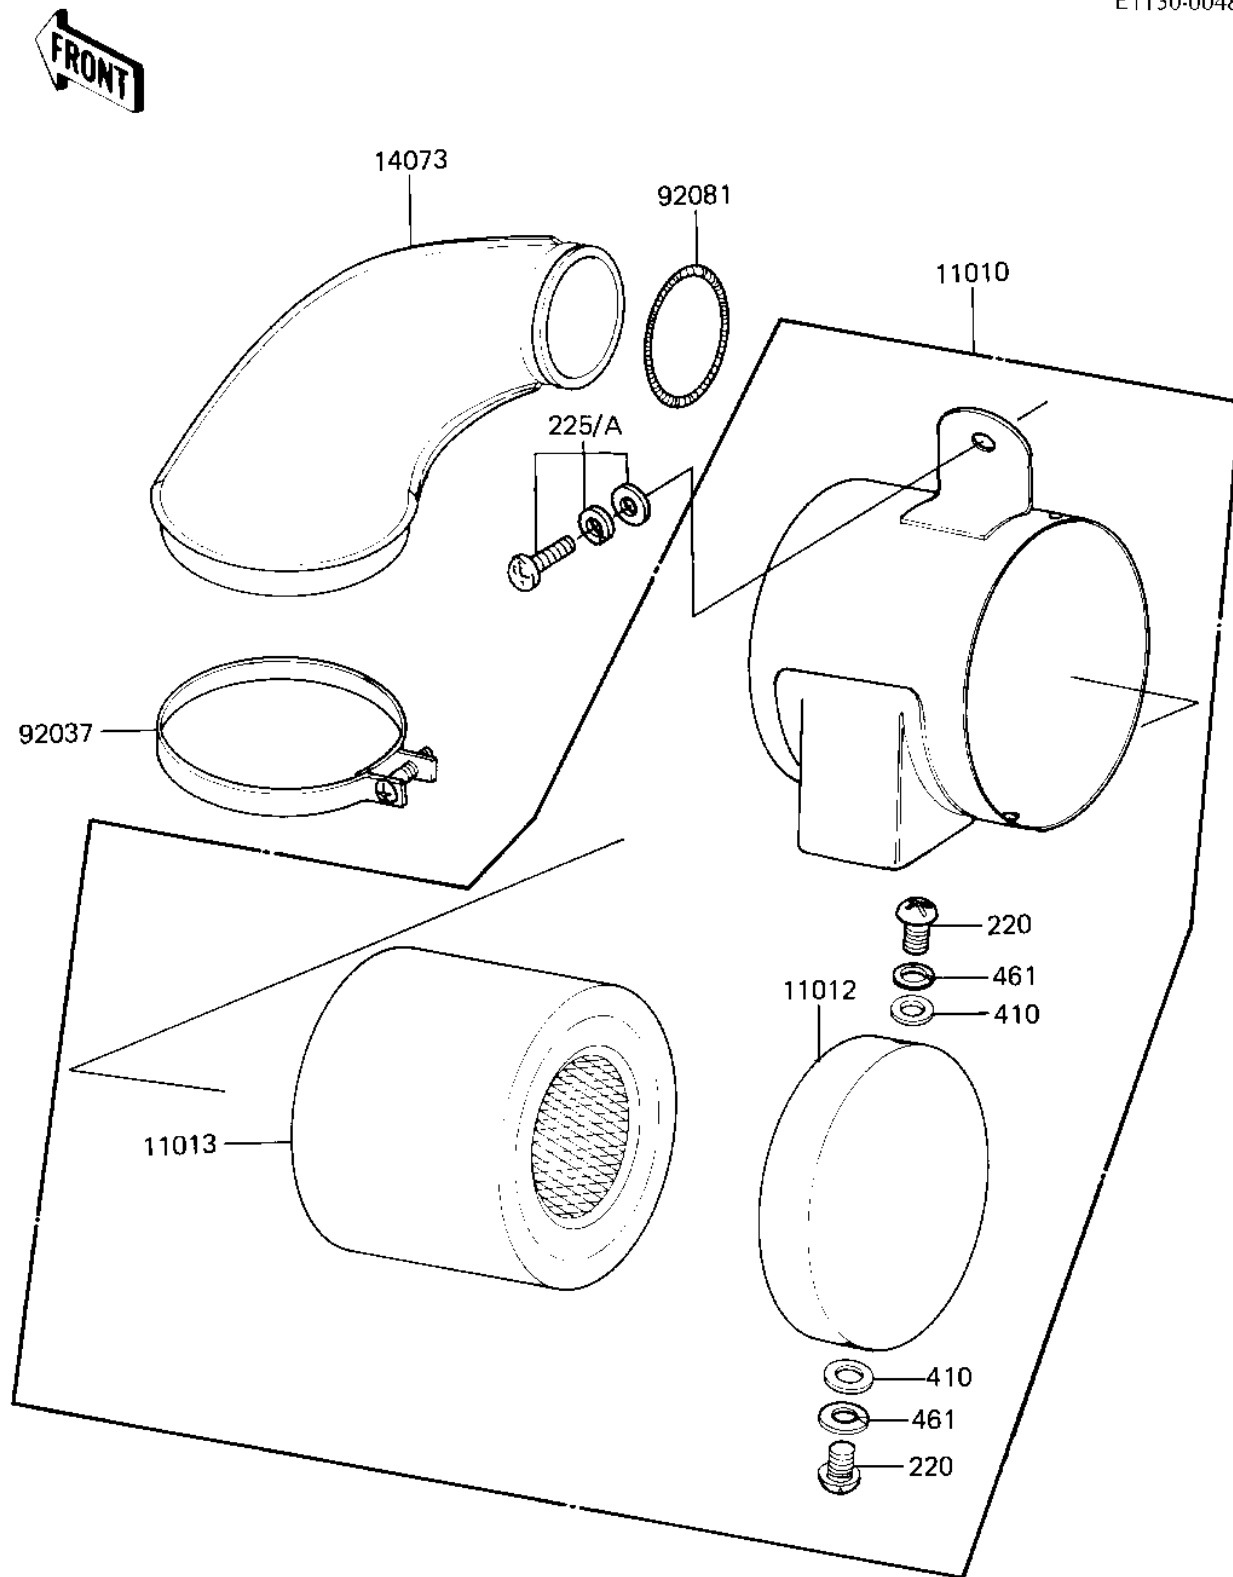

## 1985 KD80 PARTS DIAGRAM

AIR CLEANER

E1130-0048

## 1985 KD80 PARTS LIST

### AIR CLEANER

ITEM NAME	PART NUMBER	QUANTITY
AIR CLEANER ASY,BLACK (Ref # 11010)	11010-068-10	1
CAP,AIR CLEANER (Ref # 11012)	11012-041	1
ELEMENT,AIR,CLNR (Ref # 11013)	11013-044	1
CONNECTOR,AIR CLEANER (Ref # 14073)	11026-009	1
CLAMP-AIR CLEANER (Ref # 92037)	92037-068	1
SPRING COIL (Ref # 92081)	92081-047	1
SCREW PAN HEAD 5X8 (Ref # 220)	220B0508	1
SCREW-PAN-WSP-CROS (Ref # 225A)	225C0612	1
WASHER PLAIN 5MM (Ref # 410)	410B0500	1
WASHER SPRING 5MM (Ref # 461)	461F0500	1