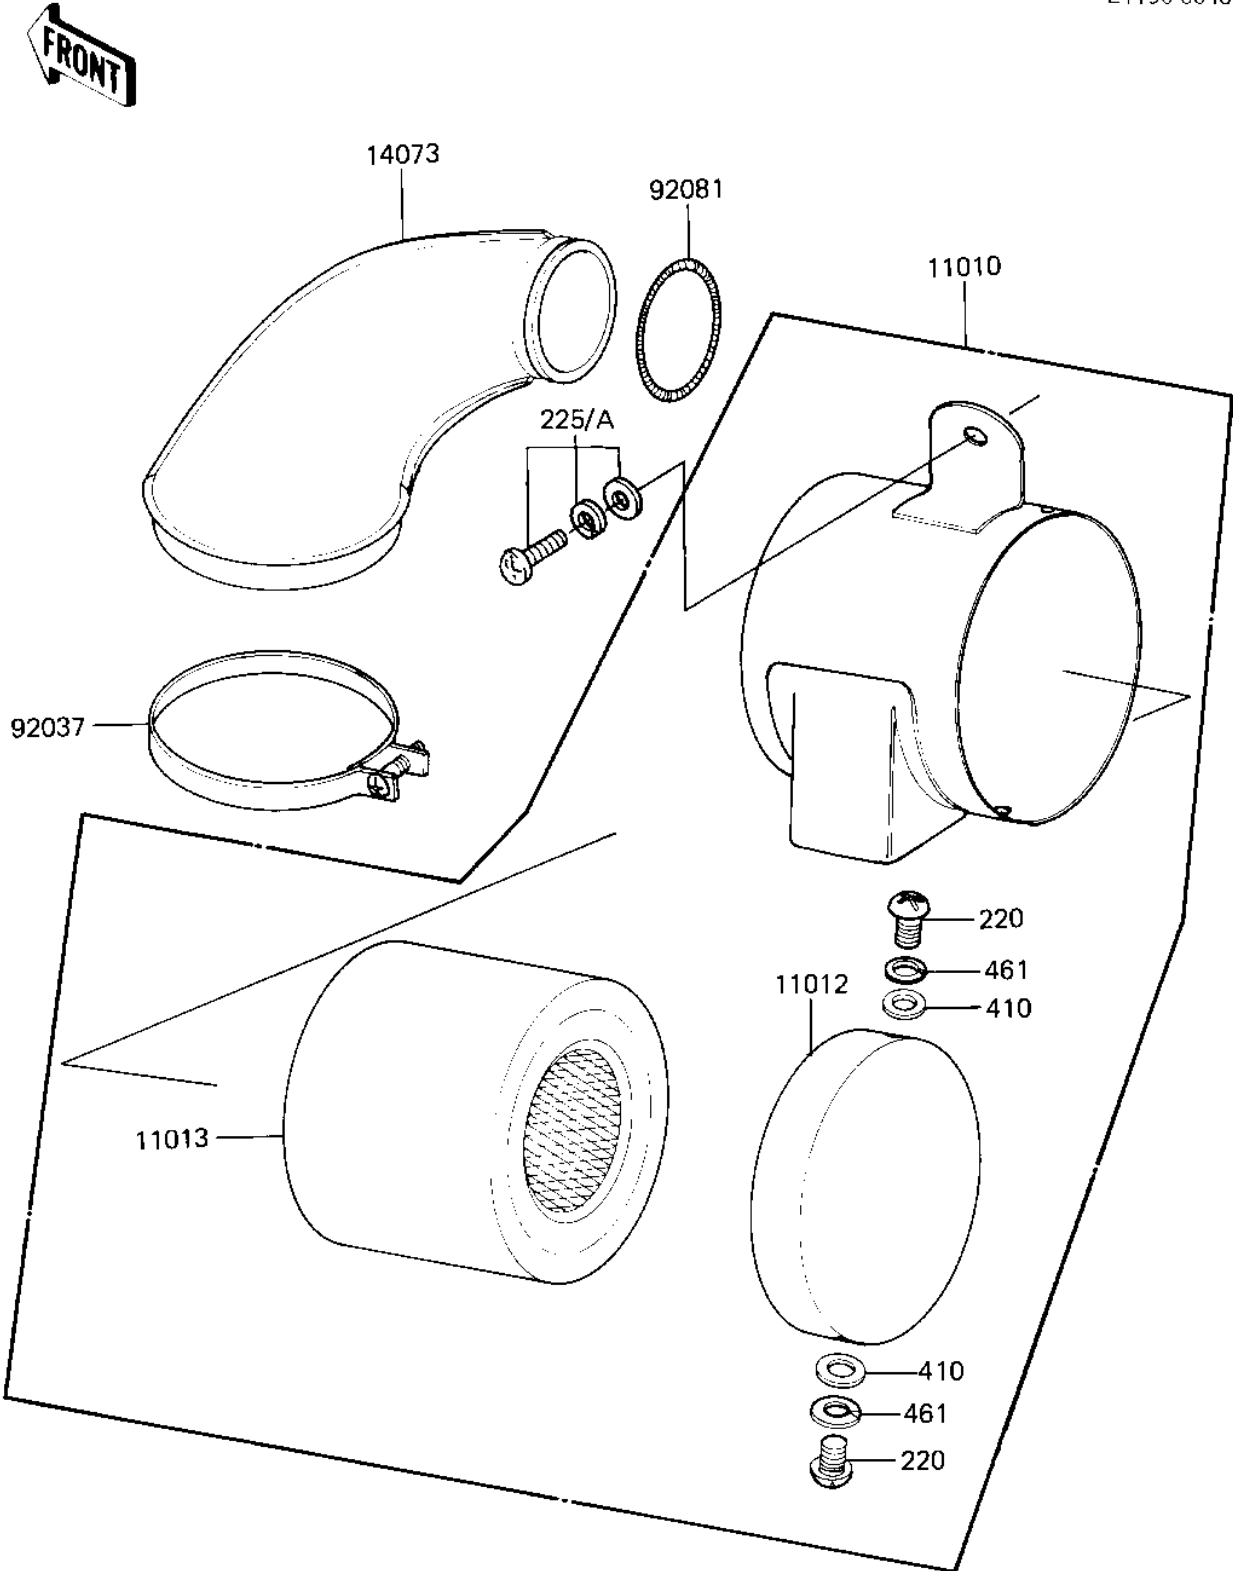

1985 KD80 PARTS DIAGRAM

AIR CLEANER

E1130-0048

1985 KD80 PARTS LIST

AIR CLEANER

ITEM NAME	PART NUMBER	QUANTITY
AIR CLEANER ASY,BLACK (Ref # 11010)	11010-068-10	1
CAP,AIR CLEANER (Ref # 11012)	11012-041	1
ELEMENT,AIR,CLNR (Ref # 11013)	11013-044	1
CONNECTOR,AIR CLEANER (Ref # 14073)	11026-009	1
CLAMP-AIR CLEANER (Ref # 92037)	92037-068	1
SPRING COIL (Ref # 92081)	92081-047	1
SCREW PAN HEAD 5X8 (Ref # 220)	220B0508	2
SCREW-PAN-WSP-CROS (Ref # 225A)	225C0612	1
WASHER PLAIN 5MM (Ref # 410)	410B0500	2
WASHER SPRING 5MM (Ref # 461)	461F0500	2