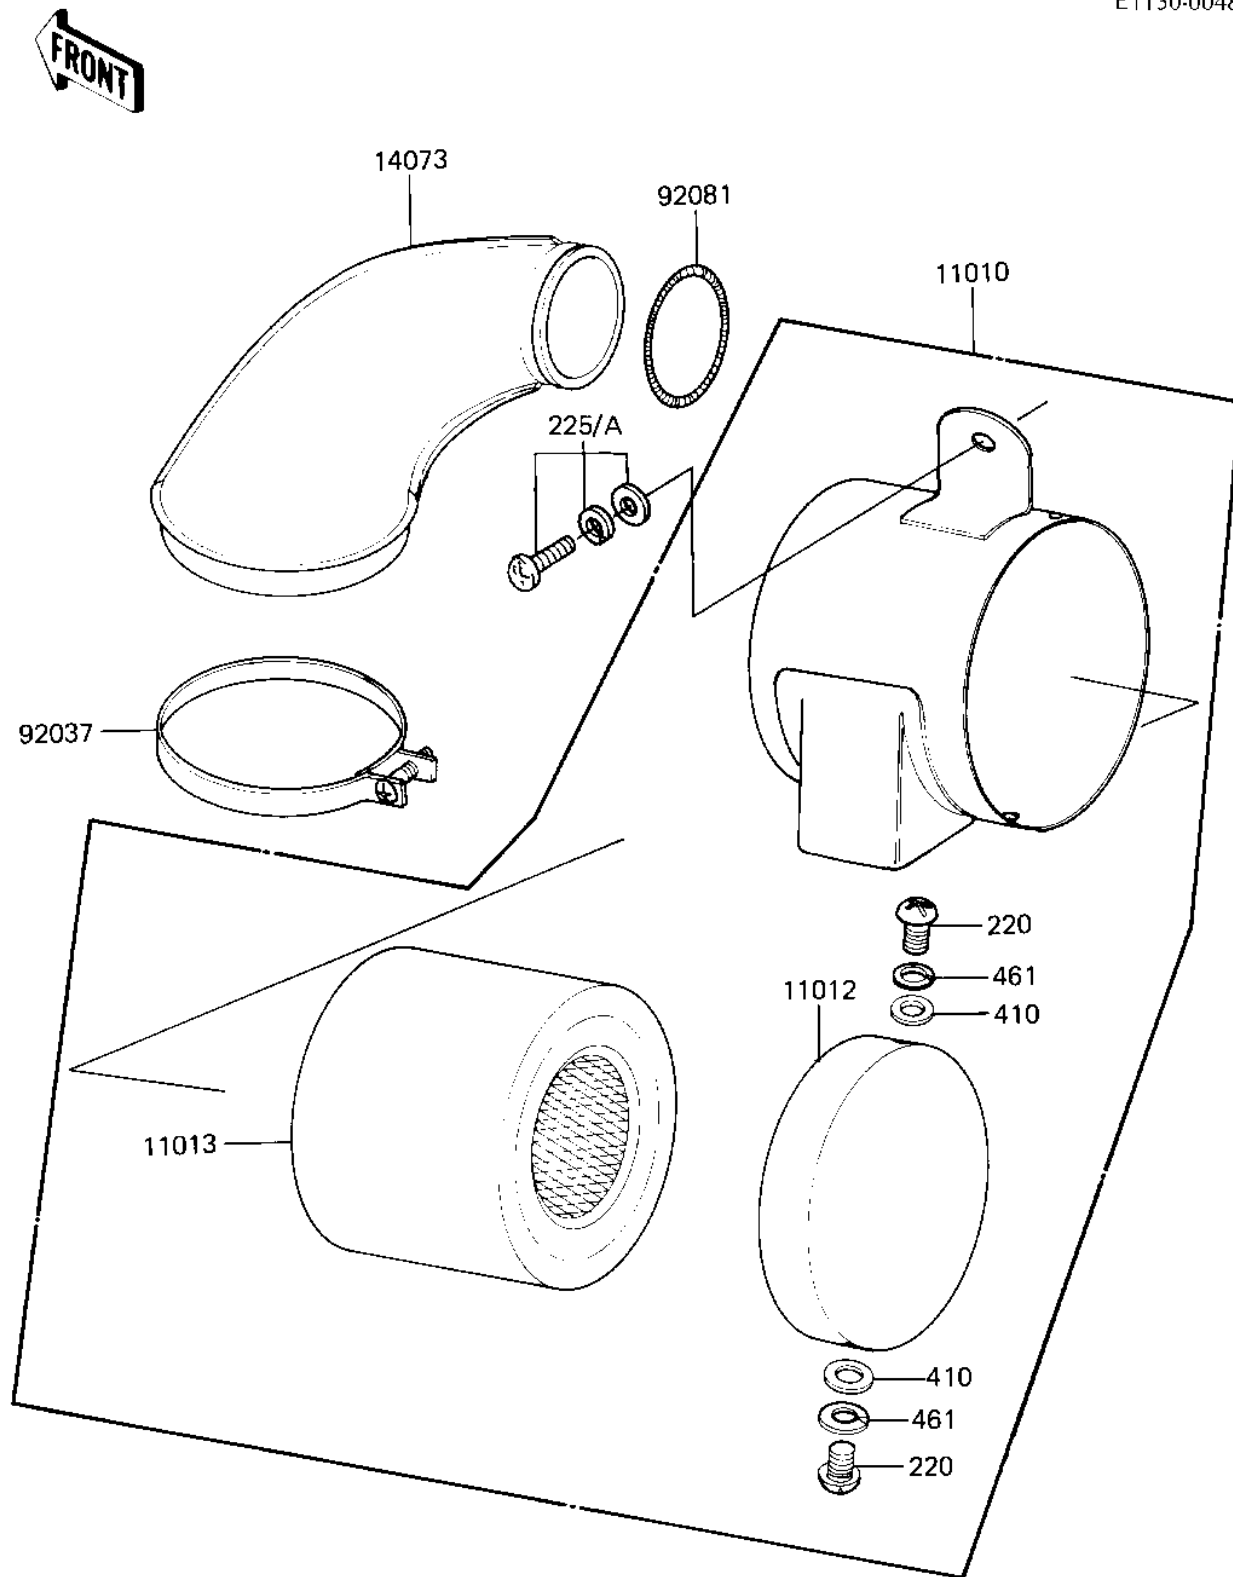

## 1984 KD80 PARTS DIAGRAM

AIR CLEANER

E1130-0048

## 1984 KD80 PARTS LIST

### AIR CLEANER

ITEM NAME	PART NUMBER	QUANTITY
AIR CLEANER ASY,BLACK (Ref # 11010)	11010-068-10	1
CAP,AIR CLEANER (Ref # 11012)	11012-041	1
ELEMENT,AIR,CLNR (Ref # 11013)	11013-044	1
CONNECTOR,AIR CLEANER (Ref # 14073)	11026-009	1
CLAMP-AIR CLEANER (Ref # 92037)	92037-068	1
SPRING COIL (Ref # 92081)	92081-047	1
SCREW PAN HEAD 5X8 (Ref # 220)	220B0508	1
SCREW-PAN-WSP-CROS (Ref # 225A)	225C0612	1
WASHER PLAIN 5MM (Ref # 410)	410B0500	1
WASHER SPRING 5MM (Ref # 461)	461F0500	1