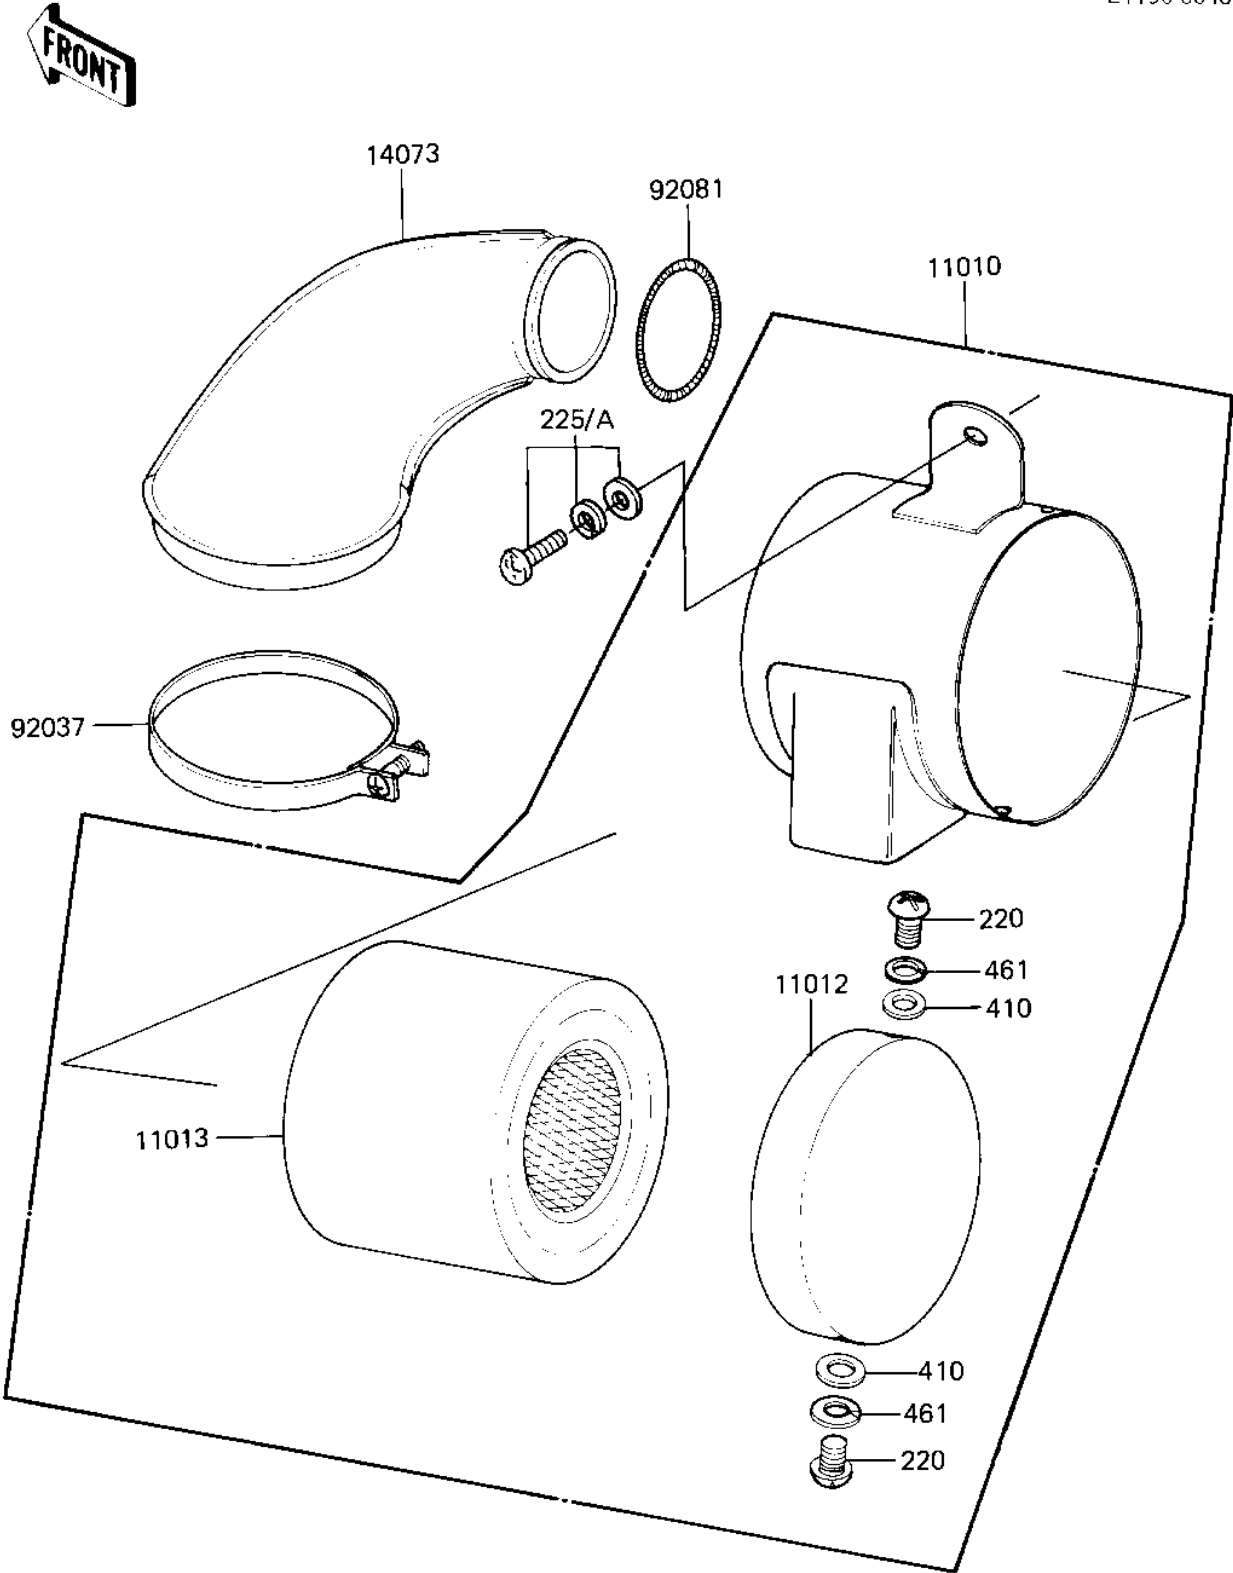

1982 KD80 PARTS DIAGRAM

AIR CLEANER

E1130-0048

1982 KD80 PARTS LIST

AIR CLEANER

ITEM NAME	PART NUMBER	QUANTITY
AIR CLEANER ASY,BLACK (Ref # 11010)	11010-068-10	1
CAP,AIR CLEANER (Ref # 11012)	11012-041	1
ELEMENT,AIR,CLNR (Ref # 11013)	11013-044	1
CONNECTOR,AIR CLEANER (Ref # 14073)	11026-009	1
CLAMP-AIR CLEANER (Ref # 92037)	92037-068	1
SPRING COIL (Ref # 92081)	92081-047	1
SCREW PAN HEAD 5X8 (Ref # 220)	220B0508	2
SCREW-PAN-WSP-CROS (Ref # 225)	225B0612	1
WASHER PLAIN 5MM (Ref # 410)	410B0500	2
WASHER SPRING 5MM (Ref # 461)	461F0500	2