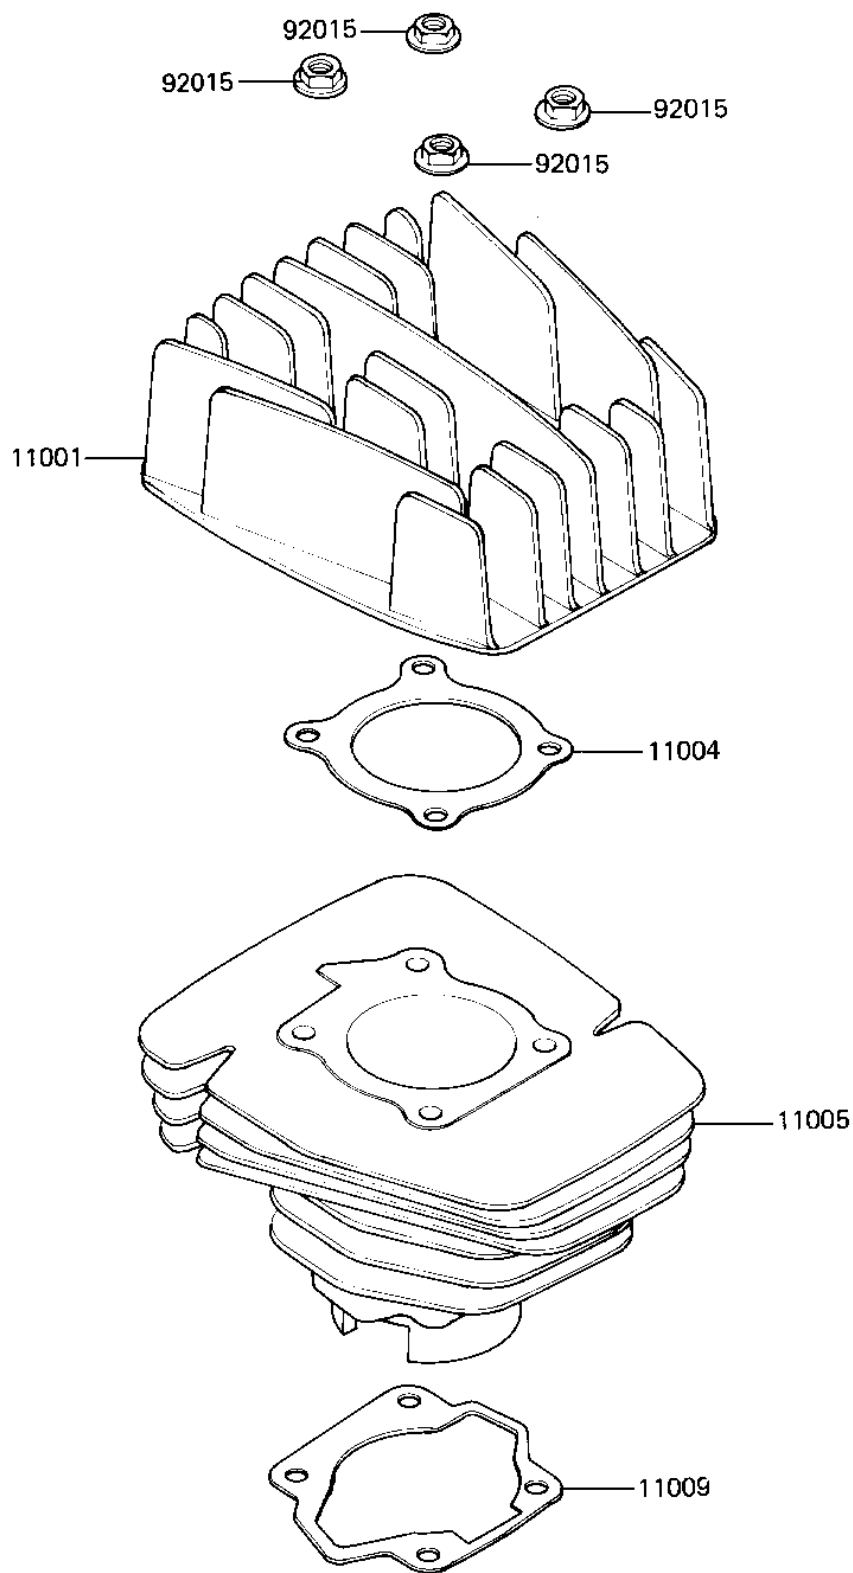

1985 KD80 PARTS DIAGRAM

CYLINDER HEAD/CYLINDER

E1110-0025

1985 KD80 PARTS LIST

CYLINDER HEAD/CYLINDER

ITEM NAME	PART NUMBER	QUANTITY
CYLINDER HEAD (Ref # 11001)	11001-085	1
GASKET CYLINDER HEAD (Ref # 11004)	11004-015	1
CYLINDER,BLACK (Ref # 11005)	11005-152-10	1
GASKET,CYLINDER BASE (Ref # 11009)	11060-1200	1
NUT-8MM (Ref # 92015)	92015-1022	1