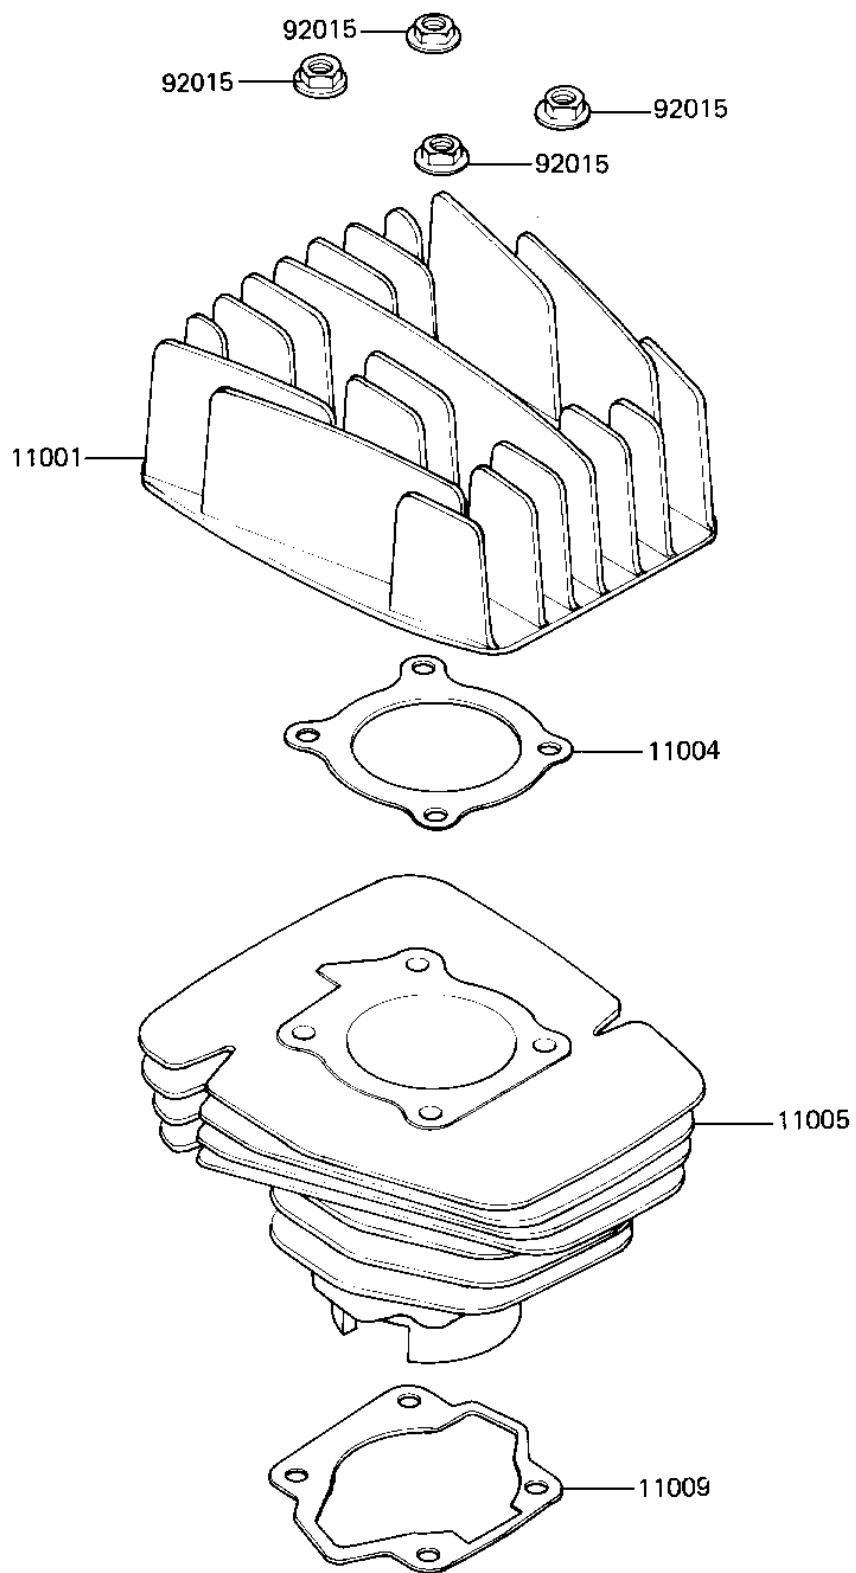

1984 KD80 PARTS DIAGRAM

CYLINDER HEAD/CYLINDER

E1110-0025

1984 KD80 PARTS LIST

CYLINDER HEAD/CYLINDER

ITEM NAME	PART NUMBER	QUANTITY
CYLINDER HEAD (Ref # 11001)	11001-085	1
GASKET CYLINDER HEAD (Ref # 11004)	11004-015	1
CYLINDER,BLACK (Ref # 11005)	11005-152-10	1
GASKET,CYLINDER BASE (Ref # 11009)	11060-1200	1
NUT-8MM (Ref # 92015)	92015-1022	1