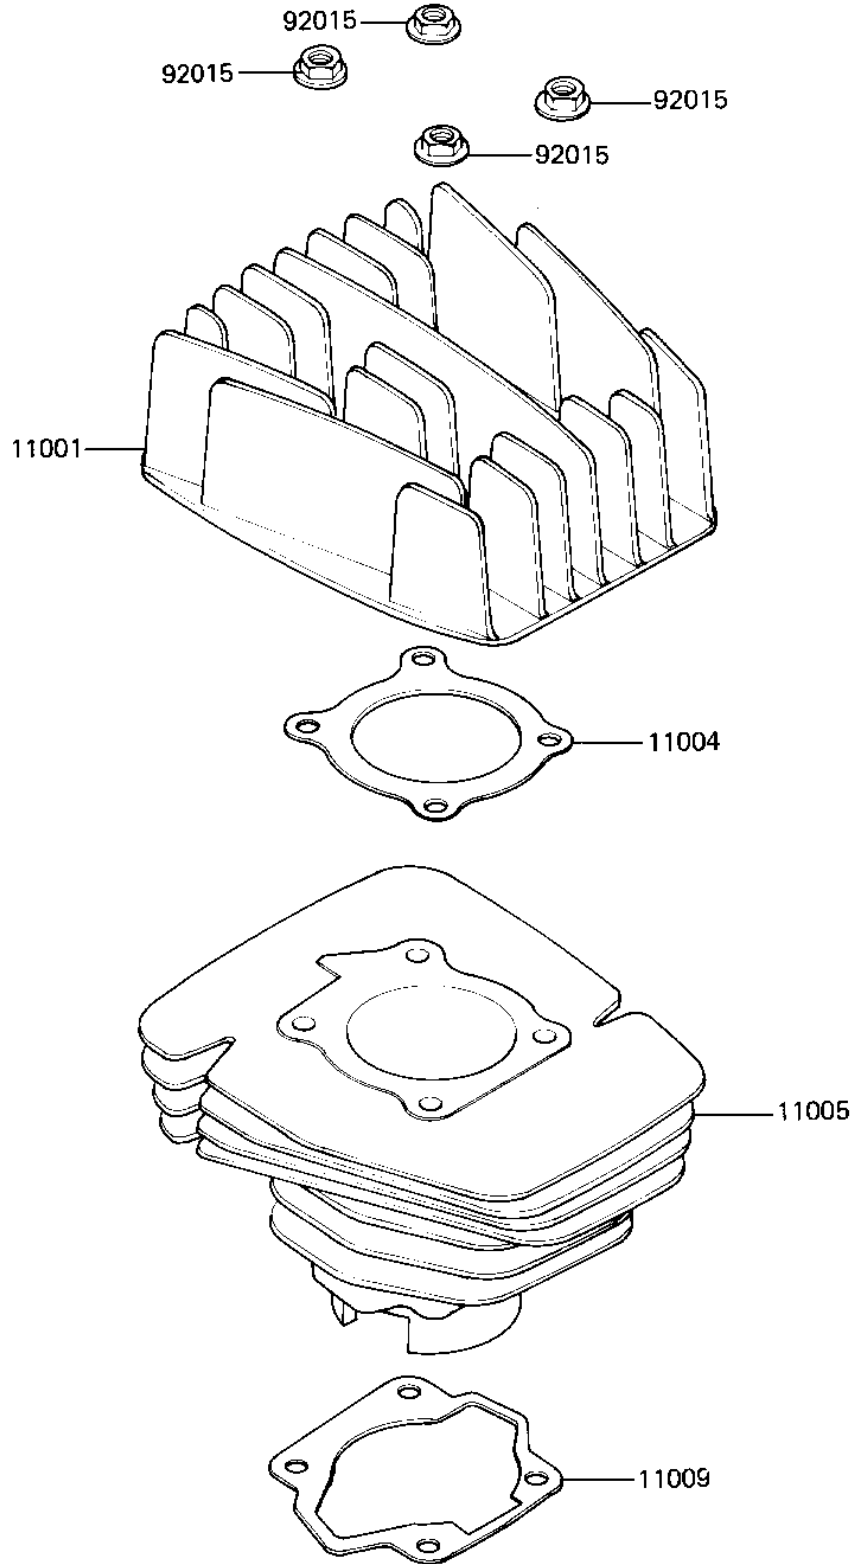

1983 KD80 PARTS DIAGRAM

CYLINDER HEAD/CYLINDER

E1110-0025

1983 KD80 PARTS LIST

CYLINDER HEAD/CYLINDER

ITEM NAME	PART NUMBER	QUANTITY
CYLINDER HEAD (Ref # 11001)	11001-085	1
GASKET CYLINDER HEAD (Ref # 11004)	11004-015	1
CYLINDER,BLACK (Ref # 11005)	11005-152-10	1
GASKET,CYLINDER BASE (Ref # 11009)	11060-1200	1
NUT-8MM (Ref # 92015)	92015-1022	4