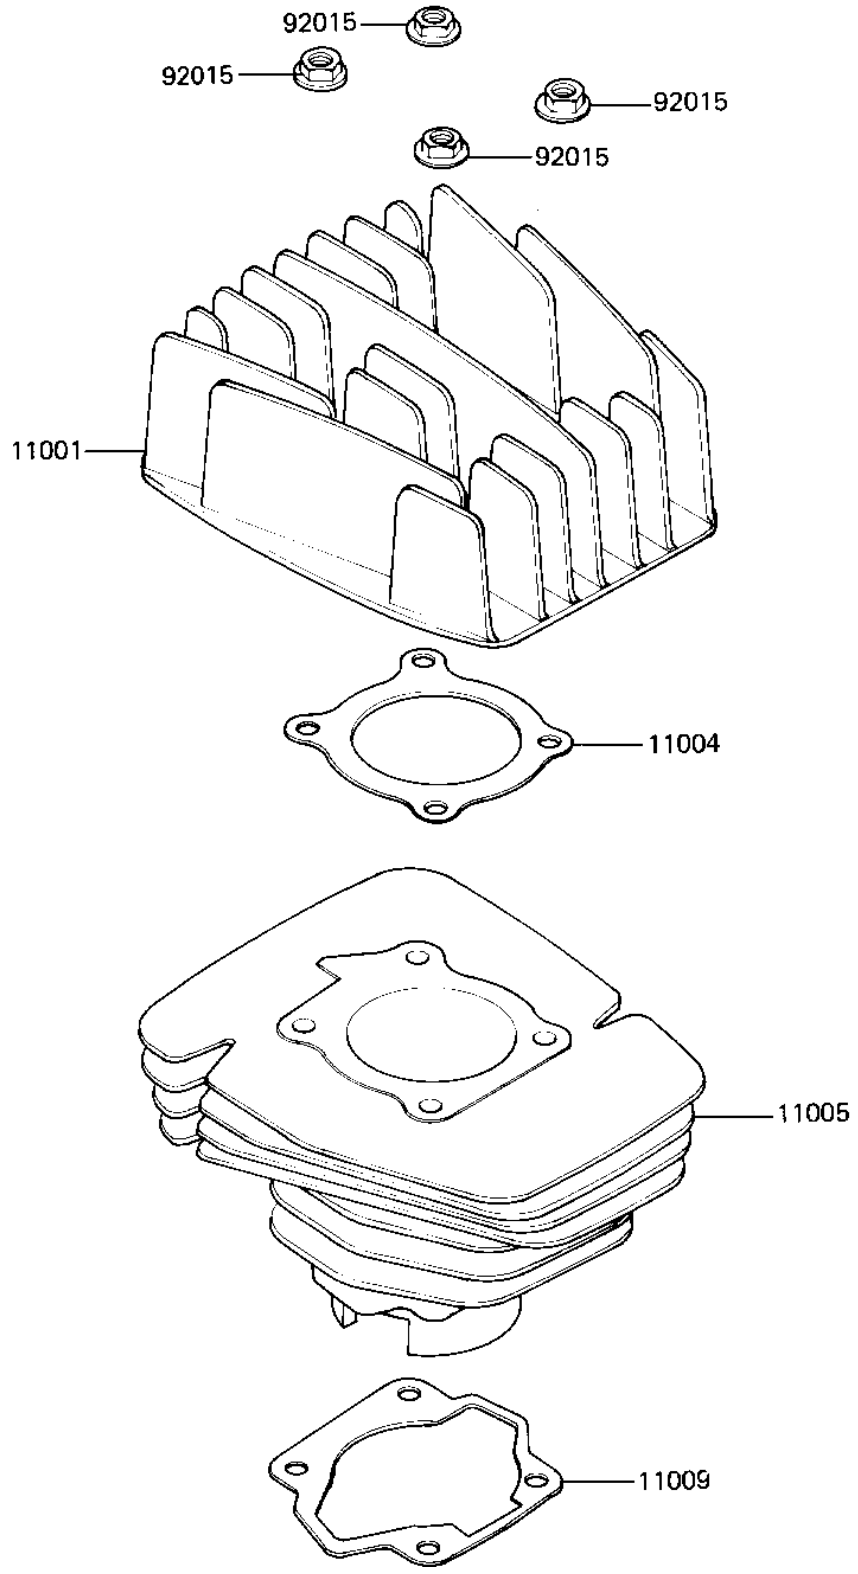

# 1982 KD80 PARTS DIAGRAM

CYLINDER HEAD/CYLINDER

E1110-0025

# 1982 KD80 PARTS LIST

## CYLINDER HEAD/CYLINDER

ITEM NAME	PART NUMBER	QUANTITY
CYLINDER HEAD (Ref # 11001)	11001-085	1
GASKET CYLINDER HEAD (Ref # 11004)	11004-015	1
CYLINDER,BLACK (Ref # 11005)	11005-152-10	1
GASKET,CYLINDER BASE (Ref # 11009)	11060-1200	1
NUT-8MM (Ref # 92015)	92015-1022	4