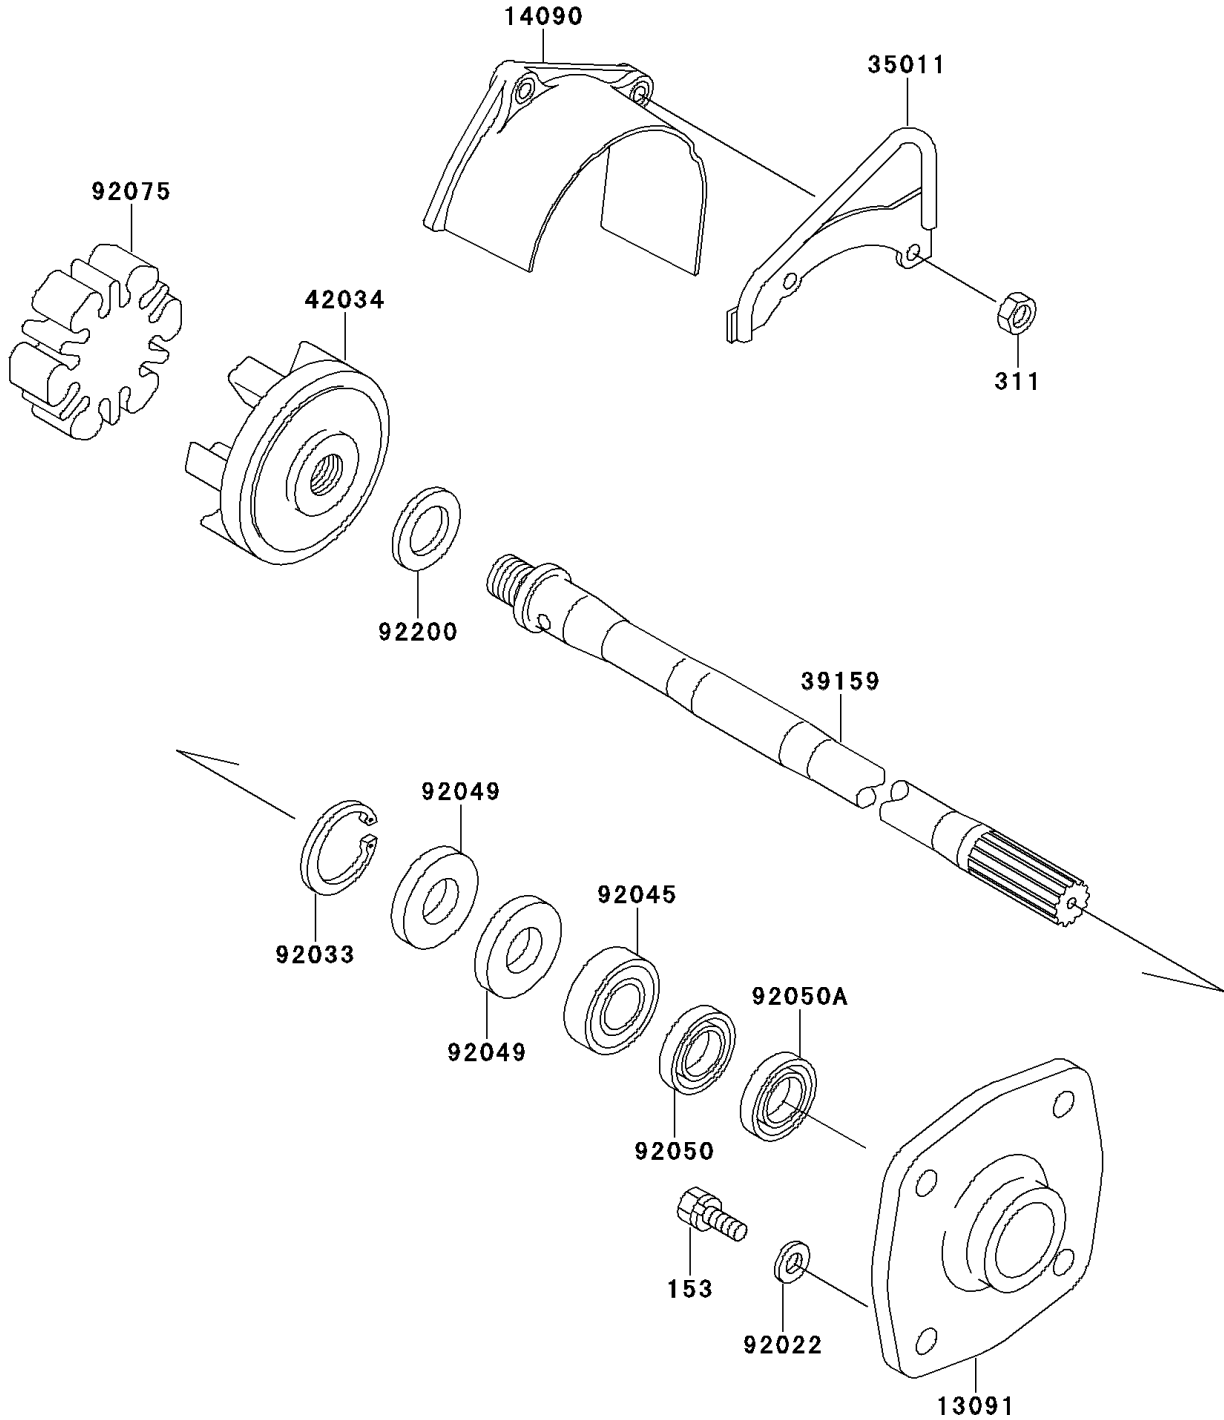

1996 900 ZXi PARTS DIAGRAM

Drive Shaft

E3134

1996 900 ZXi PARTS LIST

Drive Shaft

ITEM NAME	PART NUMBER	QUANTITY
BOLT-WS-SMALL (Ref # 153)	153R0830	4
NUT-HEX,6MM (Ref # 311)	311R0600	2
HOLDER (Ref # 13091)	13091-3730	1
COVER,COUPLING (Ref # 14090)	14090-3761	1
STAY (Ref # 35011)	35011-3704	1
SHAFT-DRIVE (Ref # 39159)	39159-3722	1
COUPLING (Ref # 42034)	42034-3708	1
WASHER,8.2X18X1.5 (Ref # 92022)	92022-1964	4
RING-SNAP,42MM (Ref # 92033)	92033-3713	1
BEARING-BALL,60042RD (Ref # 92045)	92045-3705	1
SEAL-OIL,S620426 (Ref # 92049)	92049-3707	2
SEAL-OIL,SCY20368 (Ref # 92050)	92050-502	1
SEAL-OIL,SC20367 (Ref # 92050A)	92050-503	1
DAMPER,COUPLING (Ref # 92075)	92075-520	1
WASHER,24X32X2.0 (Ref # 92200)	92200-3739	1