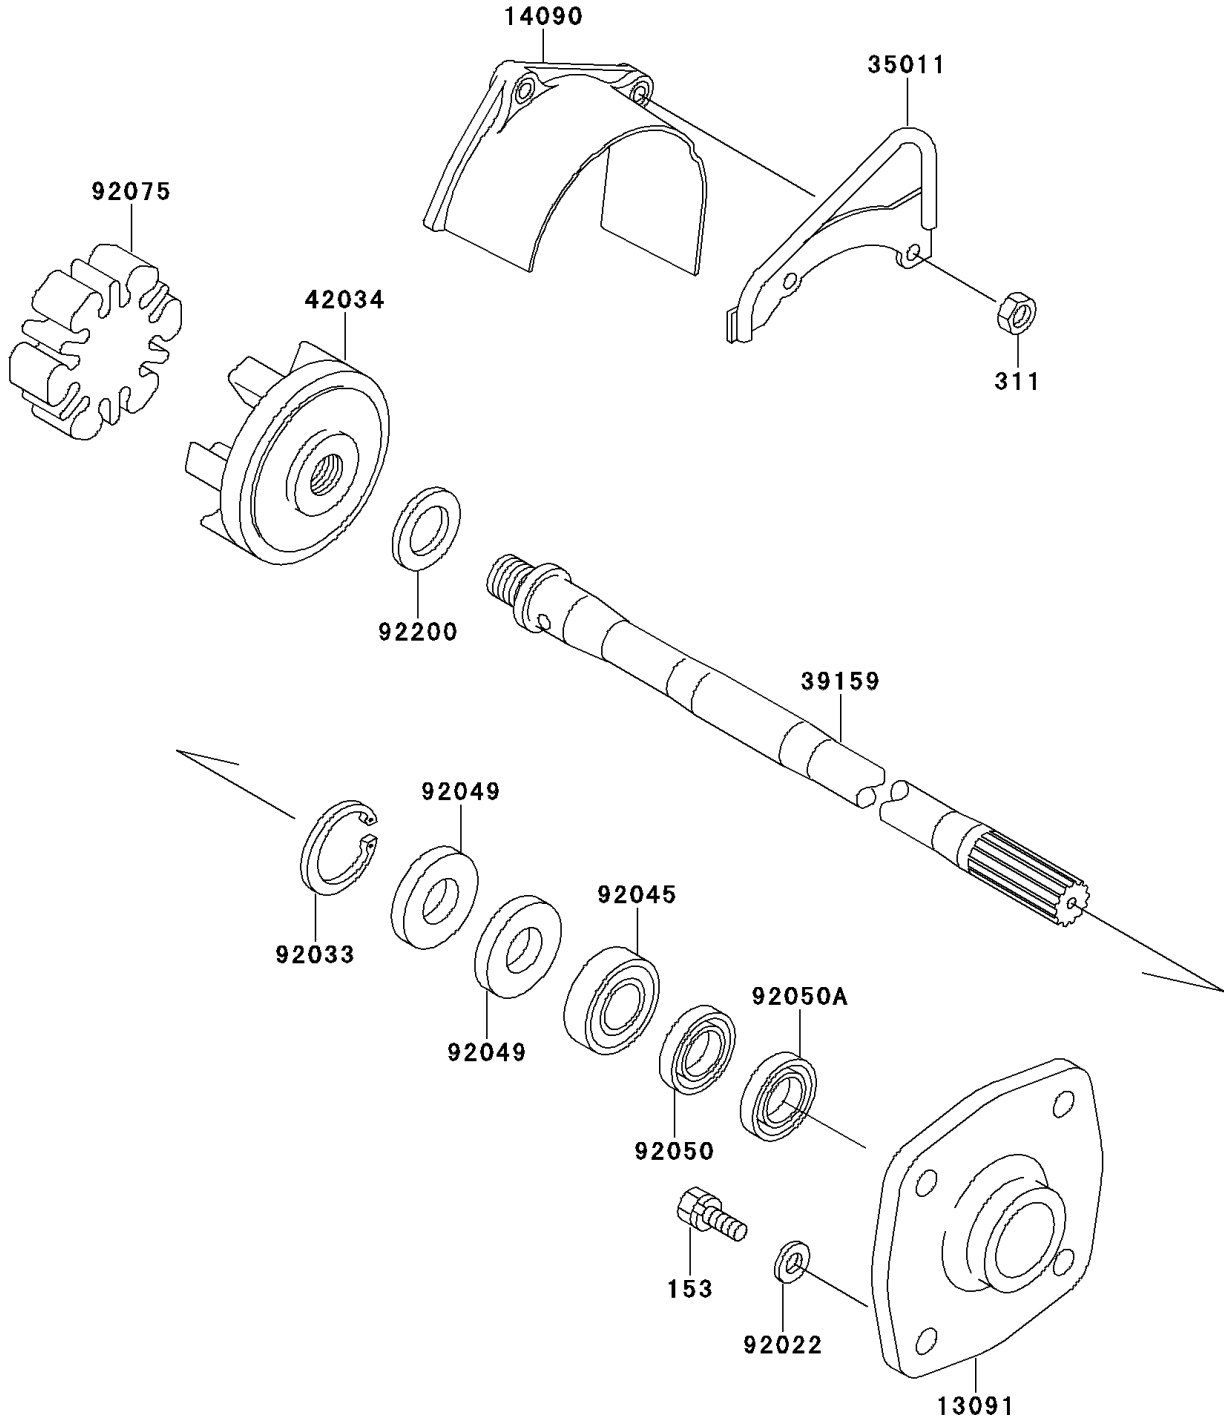

1996 900 ZXi PARTS DIAGRAM

Drive Shaft

E3134

1996 900 ZXi PARTS LIST

Drive Shaft

ITEM NAME	PART NUMBER	QUANTITY
BOLT-WS-SMALL (Ref # 153)	153R0830	1
NUT-HEX,6MM (Ref # 311)	311R0600	1
HOLDER (Ref # 13091)	13091-3730	1
COVER,COUPLING (Ref # 14090)	14090-3761	1
STAY (Ref # 35011)	35011-3704	1
SHAFT-DRIVE (Ref # 39159)	39159-3722	1
COUPLING (Ref # 42034)	42034-3708	1
WASHER,8.2X18X1.5 (Ref # 92022)	92022-1964	1
RING-SNAP,42MM (Ref # 92033)	92033-3713	1
BEARING-BALL,60042RD (Ref # 92045)	92045-3705	1
SEAL-OIL,S620426 (Ref # 92049)	92049-3707	1
SEAL-OIL,SCY20368 (Ref # 92050)	92050-502	1
SEAL-OIL,SC20367 (Ref # 92050A)	92050-503	1
DAMPER,COUPLING (Ref # 92075)	92075-520	1
WASHER,24X32X2.0 (Ref # 92200)	92200-3739	1