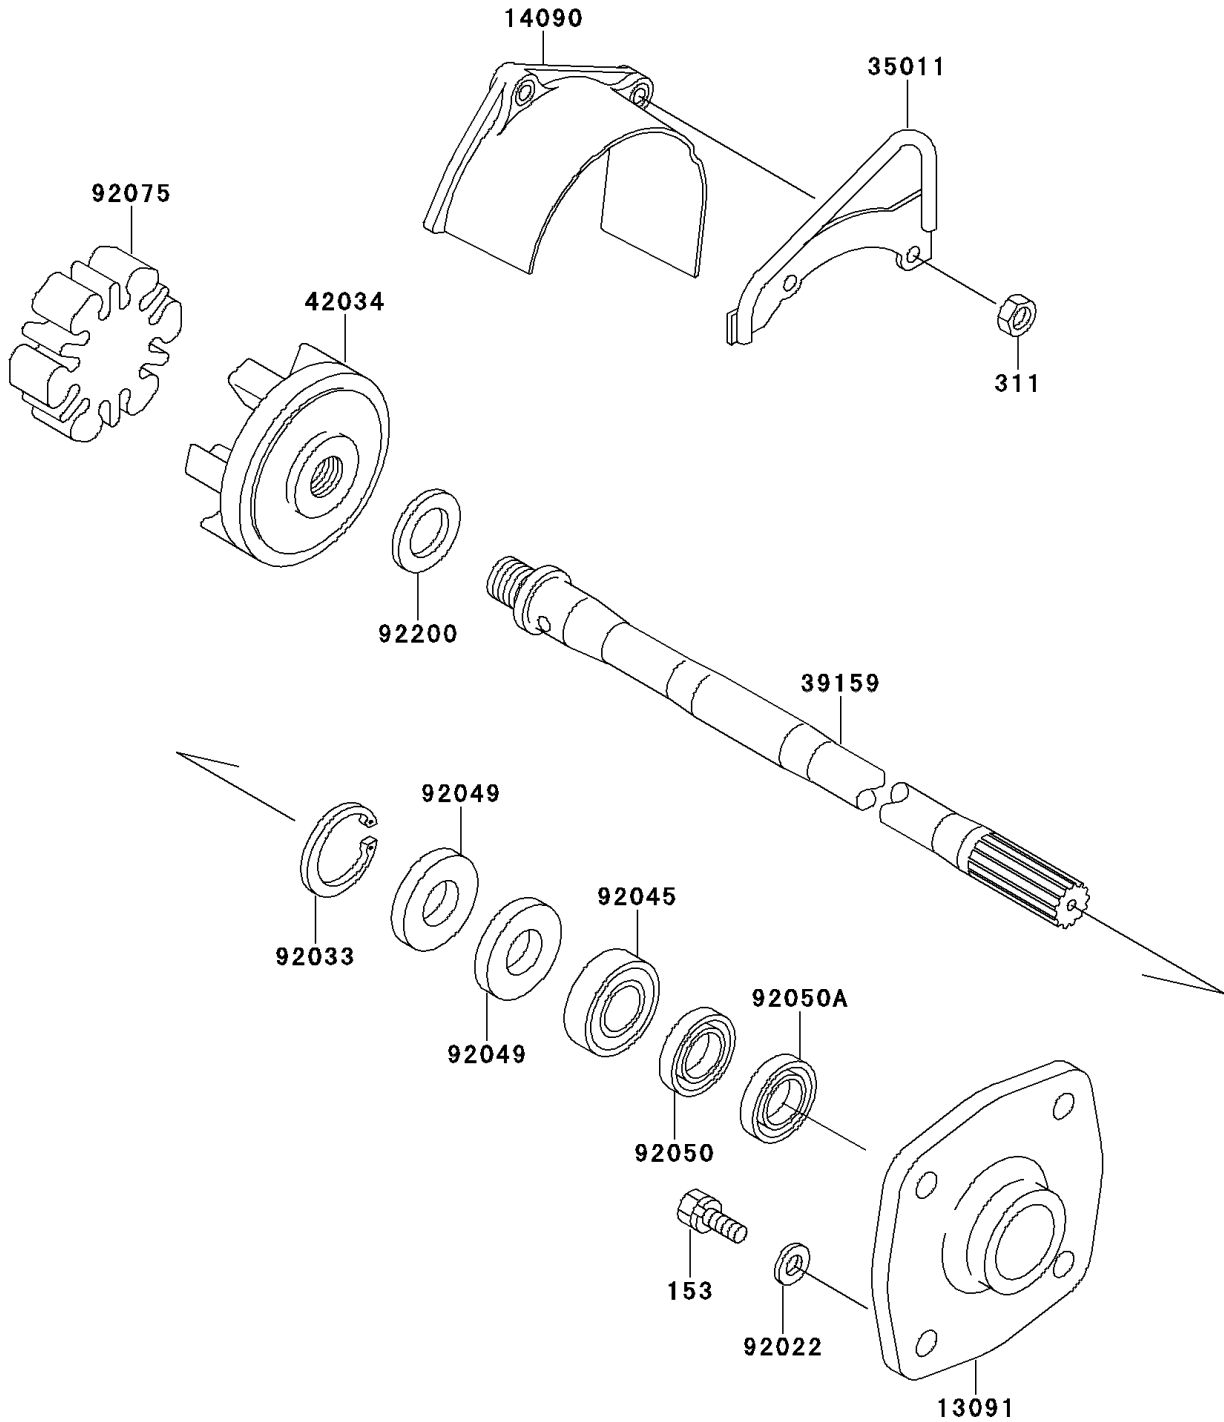

1995 900 ZXi PARTS DIAGRAM

Drive Shaft

E3134

1995 900 ZXi PARTS LIST

Drive Shaft

ITEM NAME	PART NUMBER	QUANTITY
BOLT-WS-SMALL (Ref # 153)	153R0830	1
NUT-HEX,6MM (Ref # 311)	311R0600	1
HOLDER (Ref # 13091)	13091-3730	1
COVER,COUPLING (Ref # 14090)	14090-3761	1
STAY (Ref # 35011)	35011-3704	1
SHAFT-DRIVE (Ref # 39159)	39159-3722	1
COUPLING (Ref # 42034)	42034-3708	1
WASHER,8.2X18X1.5 (Ref # 92022)	92022-1964	1
RING-SNAP,42MM (Ref # 92033)	92033-3713	1
BEARING-BALL,60042RD (Ref # 92045)	92045-3705	1
SEAL-OIL,S620426 (Ref # 92049)	92049-3707	1
SEAL-OIL,SCY20368 (Ref # 92050)	92050-502	1
SEAL-OIL,SC20367 (Ref # 92050A)	92050-503	1
DAMPER,COUPLING (Ref # 92075)	92075-520	1
WASHER,24X32X2.0 (Ref # 92200)	92200-3739	1