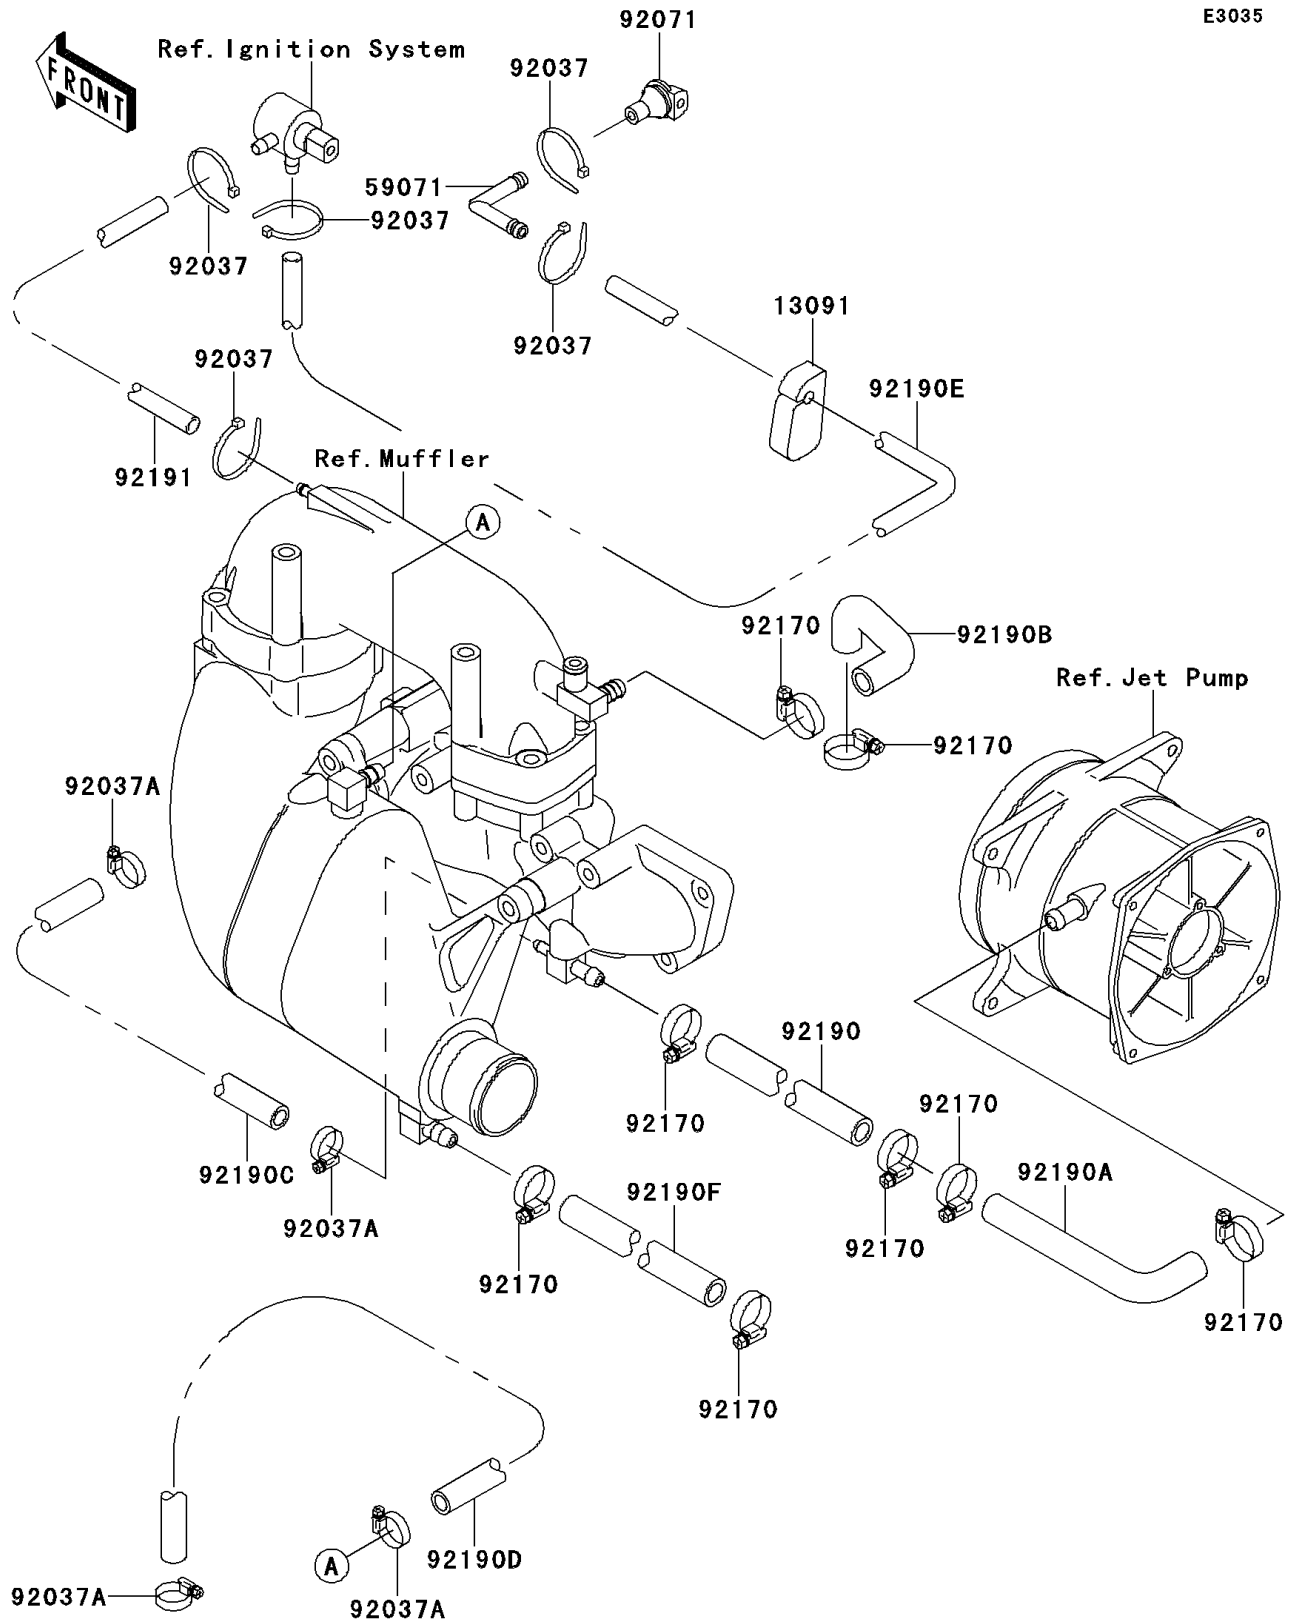

1995 900 ZXi PARTS DIAGRAM

Cooling

E3035

1995 900 ZXi PARTS LIST

Cooling

ITEM NAME	PART NUMBER	QUANTITY
HOLDER (Ref # 13091)	13091-3712	1
JOINT (Ref # 59071)	59071-3736	1
CLAMP (Ref # 92037)	92037-1173	1
CLAMP (Ref # 92037A)	92037-3726	1
GROMMET (Ref # 92071)	92071-3806	1
CLAMP (Ref # 92170)	92170-3718	1
TUBE,MANIFOLD-HULL (Ref # 92190)	92190-3953	1
TUBE,PUMP-HULL (Ref # 92190A)	92190-3954	1
TUBE,HEAD-EXHAUSTPIPE (Ref # 92190B)	92190-3955	1
TUBE,MANIFOLD-COVER (Ref # 92190C)	92190-3974	1
TUBE,COVER-CHAMBER (Ref # 92190D)	92190-3975	1
TUBE,"RETURN",7X12X750 (Ref # 92190E)	92190-3985	1
TUBE,CHAMBER-TAIL PIPE (Ref # 92190F)	92190-3998	1
TUBE,EXHAUST PIPE-SENSOR (Ref # 92191)	92191-3802	1