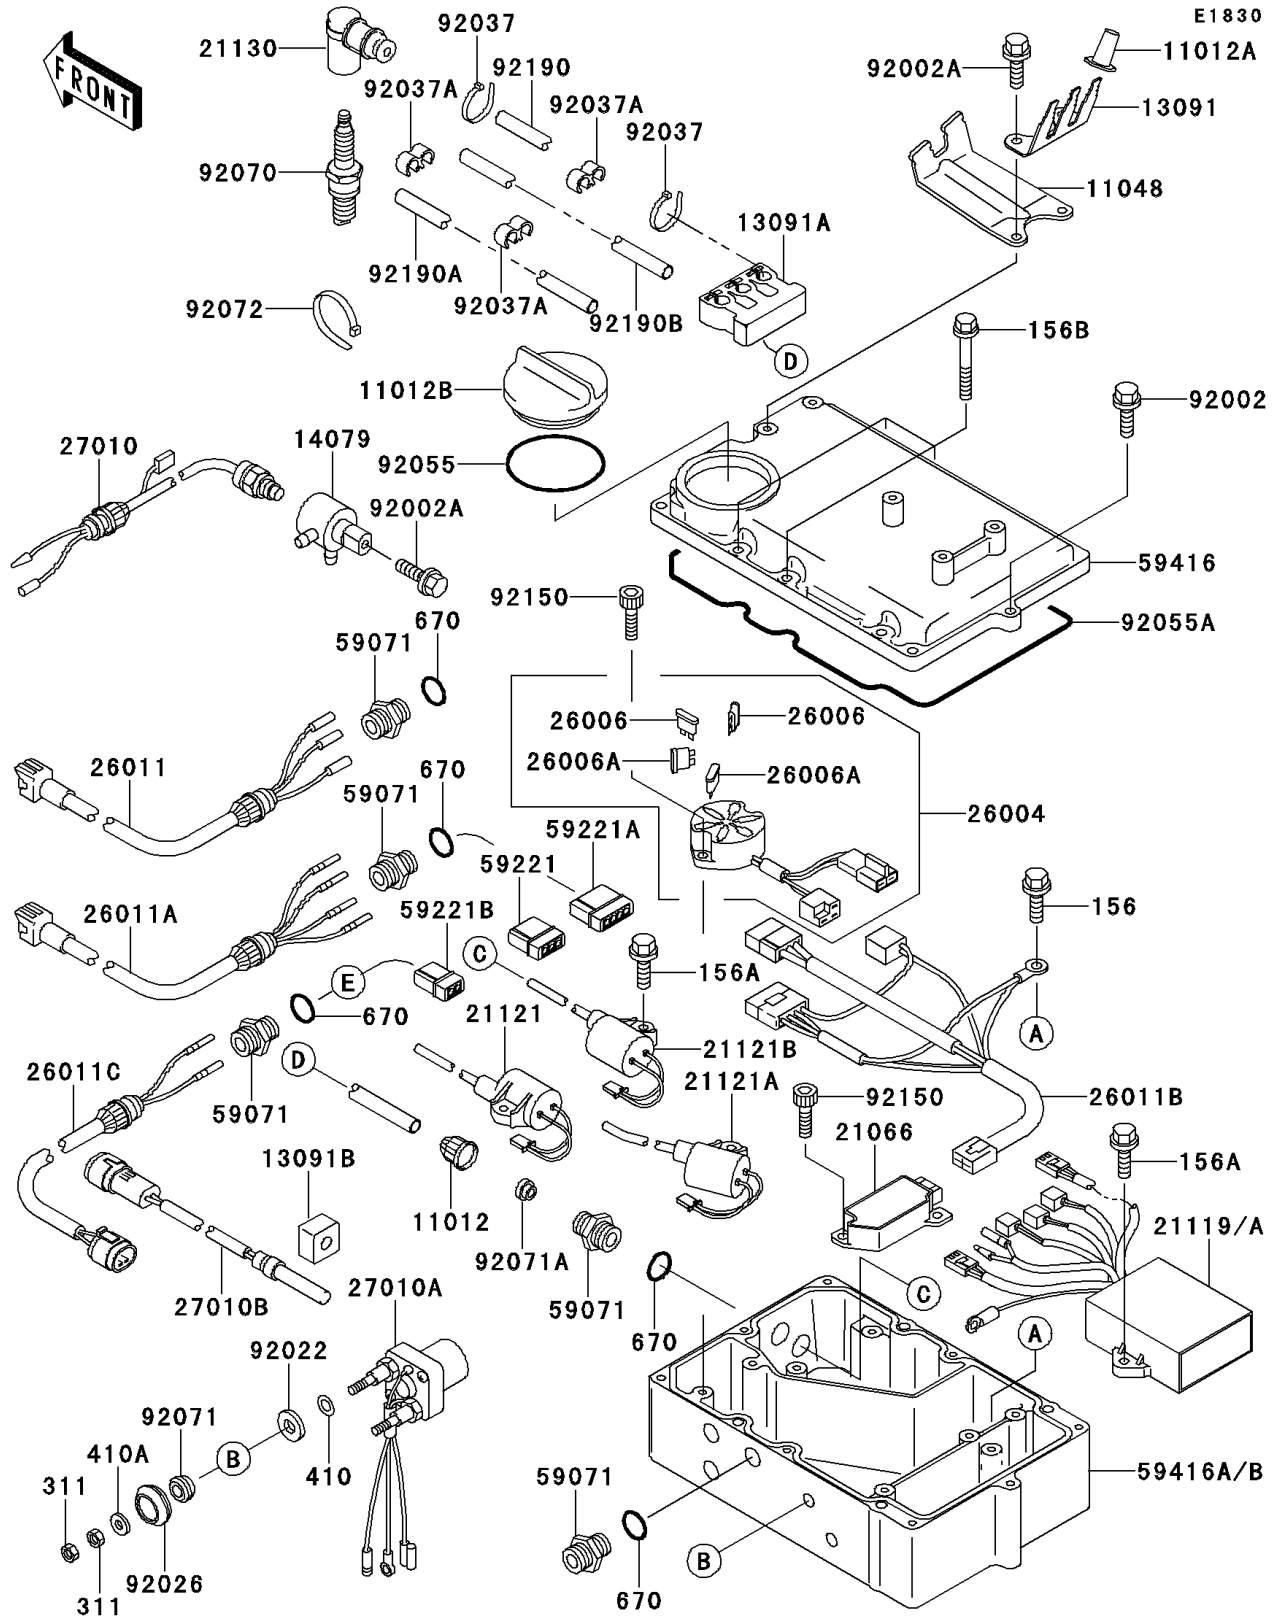

1996 900 ZXi PARTS DIAGRAM

Ignition System

1996 900 ZXi PARTS LIST

Ignition System

ITEM NAME	PART NUMBER	QUANTITY
CAP (Ref # 11012)	11012-3005	1
CAP,HOLDER (Ref # 11012A)	11012-3768	1
CAP (Ref # 11012B)	11012-3791	1
BRACKET (Ref # 11048)	11048-3770	1
HOLDER (Ref # 13091)	13091-3784	1
HOLDER (Ref # 13091A)	13091-3785	1
HOLDER-ASSY (Ref # 14079)	14079-3710	1
REGULATOR-VOLTAGE (Ref # 21066)	21066-3712	1
IGNITER (Ref # 21119)	21119-3744	1
COIL-IGNITION,#1 (Ref # 21121)	21121-3708	1
COIL-IGNITION,#2 (Ref # 21121A)	21121-3709	1
COIL-IGNITION,#3 (Ref # 21121B)	21121-3710	1
CAP-SPARK PLUG (Ref # 21130)	21130-3706	1
FUSE-ASSY (Ref # 26004)	26004-3716	1
FUSE,10A-R (Ref # 26006)	26006-1007	1
FUSE,30A-G (Ref # 26006A)	26006-1067	1
WIRE-LEAD,STOP SWITCH (Ref # 26011)	26011-3817	1
WIRE-LEAD,MAIN STARTER SWITCH (Ref # 26011A)	26011-3818	1
WIRE-LEAD,REGULATOR (Ref # 26011B)	26011-3819	1
SWITCH (Ref # 27010)	27010-3736	1
SWITCH,STARTER (Ref # 27010A)	27010-3737	1
JOINT (Ref # 59071)	59071-3001	1
CONNECTOR-CORD (Ref # 59221)	59221-3704	1
CONNECTOR-CORD (Ref # 59221A)	59221-3705	1
CASE-ELECTRIC,UPP (Ref # 59416)	59416-3735	1
CASE-ELECTRIC,LWR (Ref # 59416A)	59416-3736	1
BOLT,6X25 (Ref # 92002)	92002-3714	1
BOLT,6X16 (Ref # 92002A)	92002-3728	1
WASHER (Ref # 92022)	92022-3035	1