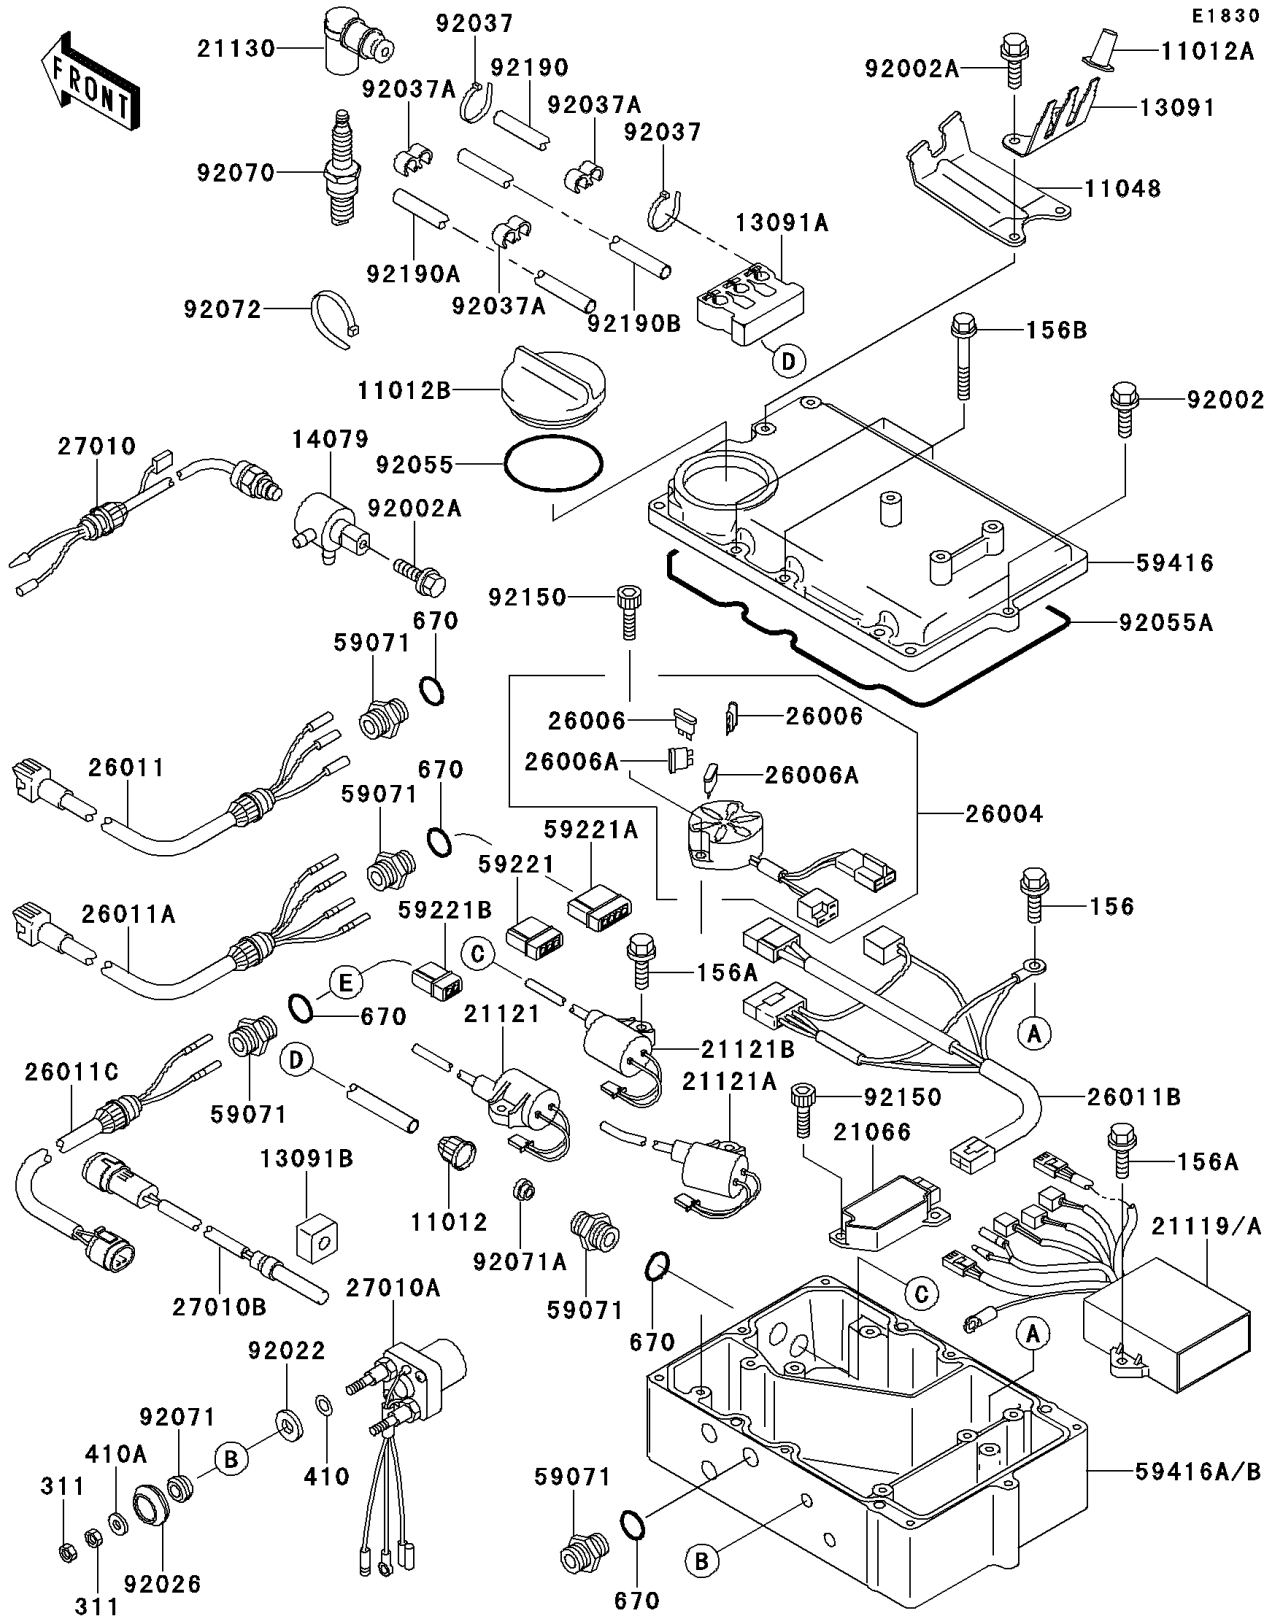

1995 900 ZXi PARTS DIAGRAM

Ignition System

1995 900 ZXi PARTS LIST

Ignition System

ITEM NAME	PART NUMBER	QUANTITY
CAP (Ref # 11012)	11012-3005	1
CAP,HOLDER (Ref # 11012A)	11012-3768	1
CAP (Ref # 11012B)	11012-3791	1
BRACKET (Ref # 11048)	11048-3770	1
HOLDER (Ref # 13091)	13091-3784	1
HOLDER (Ref # 13091A)	13091-3785	1
HOLDER-ASSY (Ref # 14079)	14079-3710	1
REGULATOR-VOLTAGE (Ref # 21066)	21066-3712	1
IGNITER (Ref # 21119)	21119-3744	1
COIL-IGNITION,#1 (Ref # 21121)	21121-3708	1
COIL-IGNITION,#2 (Ref # 21121A)	21121-3709	1
COIL-IGNITION,#3 (Ref # 21121B)	21121-3710	1
CAP-SPARK PLUG (Ref # 21130)	21130-3706	1
FUSE-ASSY (Ref # 26004)	26004-3716	1
FUSE,10A-R (Ref # 26006)	26006-1007	1
FUSE,30A-G (Ref # 26006A)	26006-1067	1
WIRE-LEAD,STOP SWITCH (Ref # 26011)	26011-3817	1
WIRE-LEAD,MAIN STARTER SWITCH (Ref # 26011A)	26011-3818	1
WIRE-LEAD,REGULATOR (Ref # 26011B)	26011-3819	1
SWITCH (Ref # 27010)	27010-3736	1
SWITCH,STARTER (Ref # 27010A)	27010-3737	1
JOINT (Ref # 59071)	59071-3001	1
CONNECTOR-CORD (Ref # 59221)	59221-3704	1
CONNECTOR-CORD (Ref # 59221A)	59221-3705	1
CASE-ELECTRIC,UPP (Ref # 59416)	59416-3735	1
CASE-ELECTRIC,LWR (Ref # 59416A)	59416-3736	1
BOLT,6X25 (Ref # 92002)	92002-3714	1
BOLT,6X16 (Ref # 92002A)	92002-3728	1
WASHER (Ref # 92022)	92022-3035	1