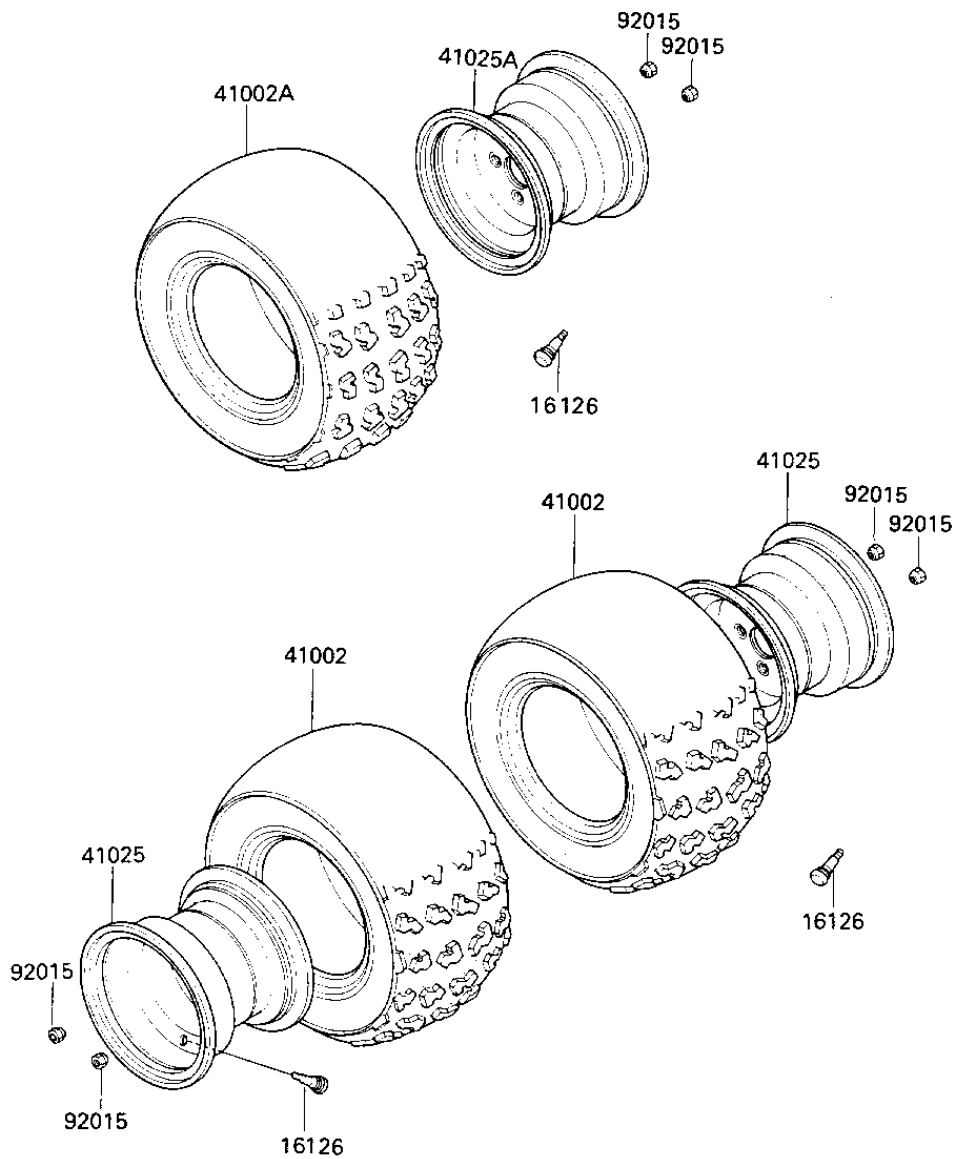

## 1985 KLT160 PARTS DIAGRAM

WHEELS/TIRES

F2210-0112

## 1985 KLT160 PARTS LIST

### WHEELS/TIRES

ITEM NAME	PART NUMBER	QUANTITY
VALVE,TIRE (Ref # 16126)	16126-4001	1
TIRE 22X11-8 KT517 R (Ref # 41002)	41002-1448	1
TIRE 21X9-8 KT516 F (Ref # 41002A)	41002-1449	1
RIM,RR,G SILVER (Ref # 41025)	41025-1122-F2	1
RIM,FR,G.SILVER (Ref # 41025A)	41025-4008-F2	1
NUT (Ref # 92015)	92015-4005	1