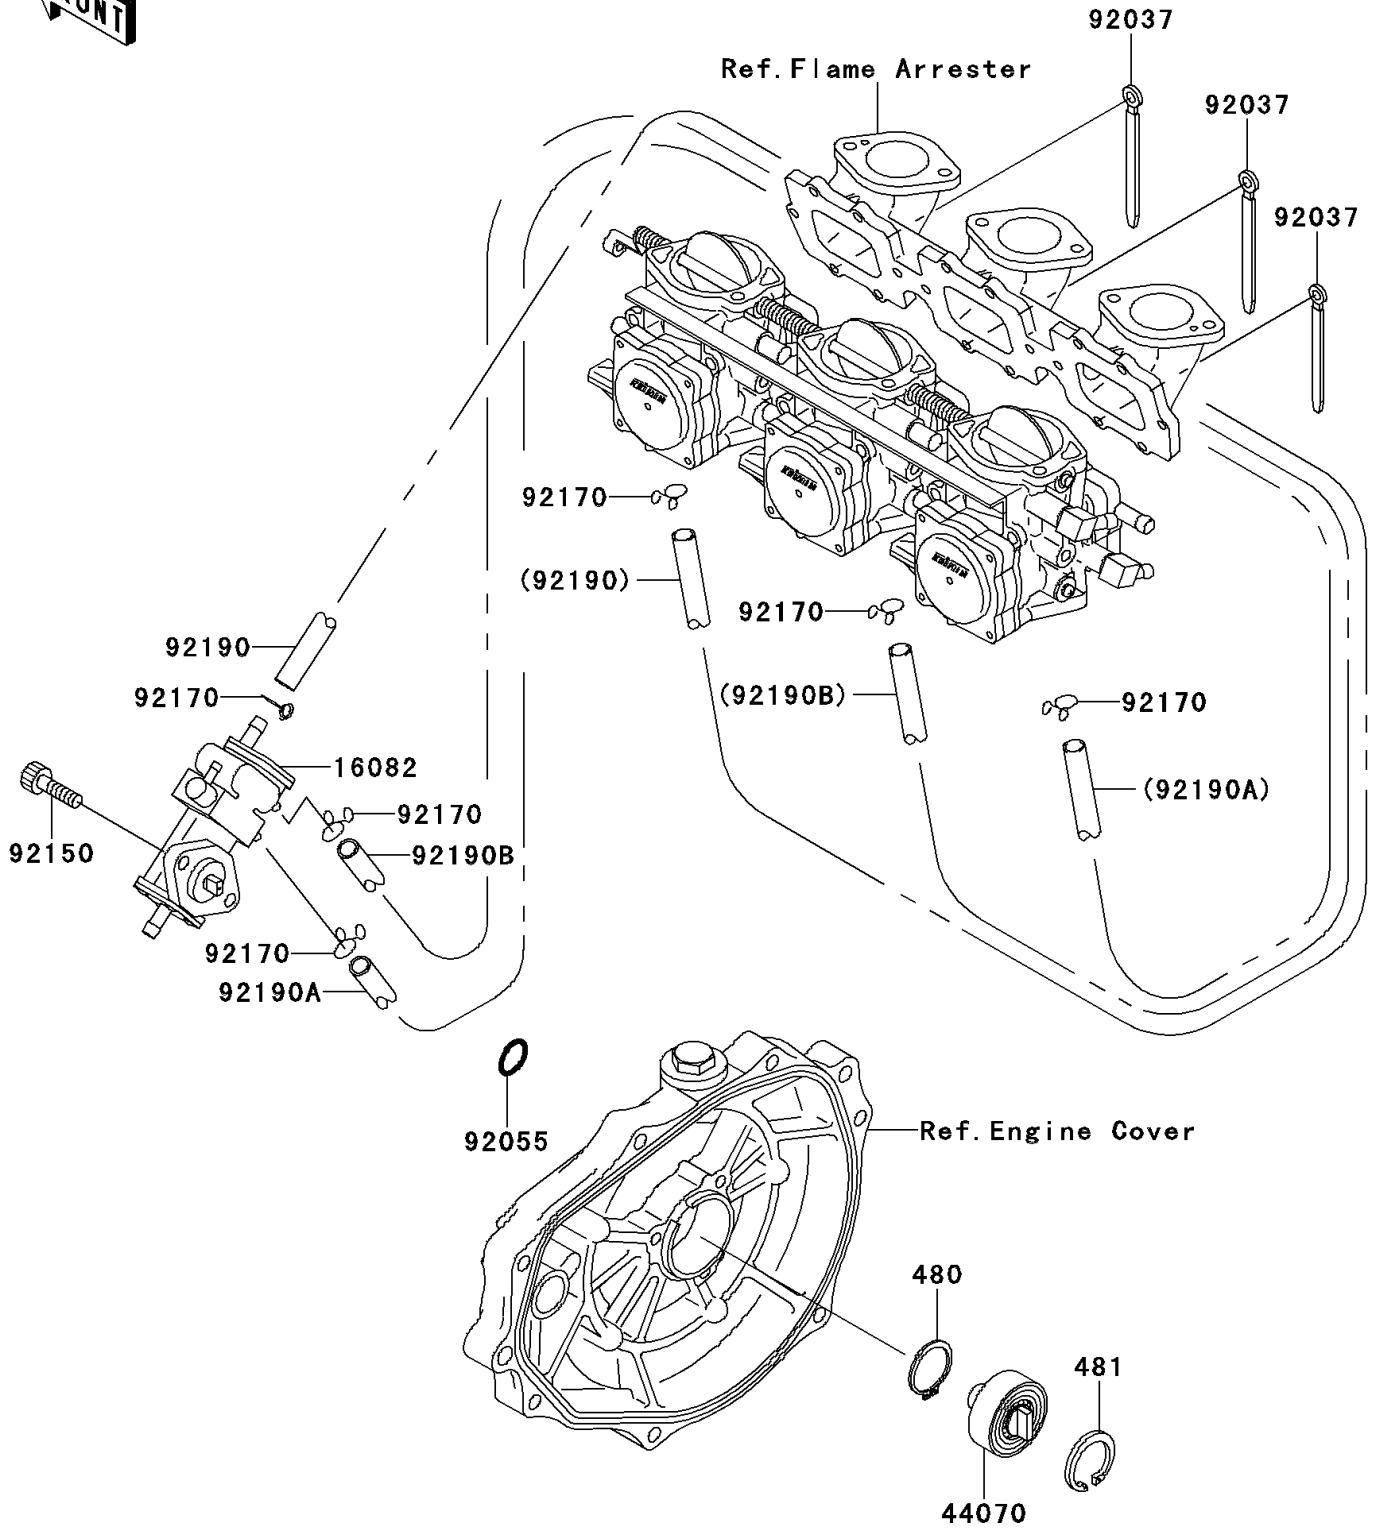

# 1996 900 ZXi PARTS DIAGRAM

Oil Pump

E1710

# 1996 900 ZXi PARTS LIST

## Oil Pump

ITEM NAME	PART NUMBER	QUANTITY
CIRCLIP-TYPE-C,12MM (Ref # 480)	480J1200	1
CIRCLIP-TYPE-C,37MM (Ref # 481)	481J3700	1
PUMP-ASSY-OIL (Ref # 16082)	16082-3719	1
DAMPER-ASSY (Ref # 44070)	44070-3701	1
CLAMP,L=100 (Ref # 92037)	92037-3736	3
RING-O,19.5X1.5 (Ref # 92055)	92055-055	1
BOLT,SOCKET,6X25 (Ref # 92150)	92150-3830	2
CLAMP (Ref # 92170)	92170-3750	6
TUBE,3X6X420 (Ref # 92190)	92190-3945	1
TUBE,6X12X600 (Ref # 92190A)	92190-3947	1
TUBE,RR,CARBURETOR (Ref # 92190B)	92190-3967	1