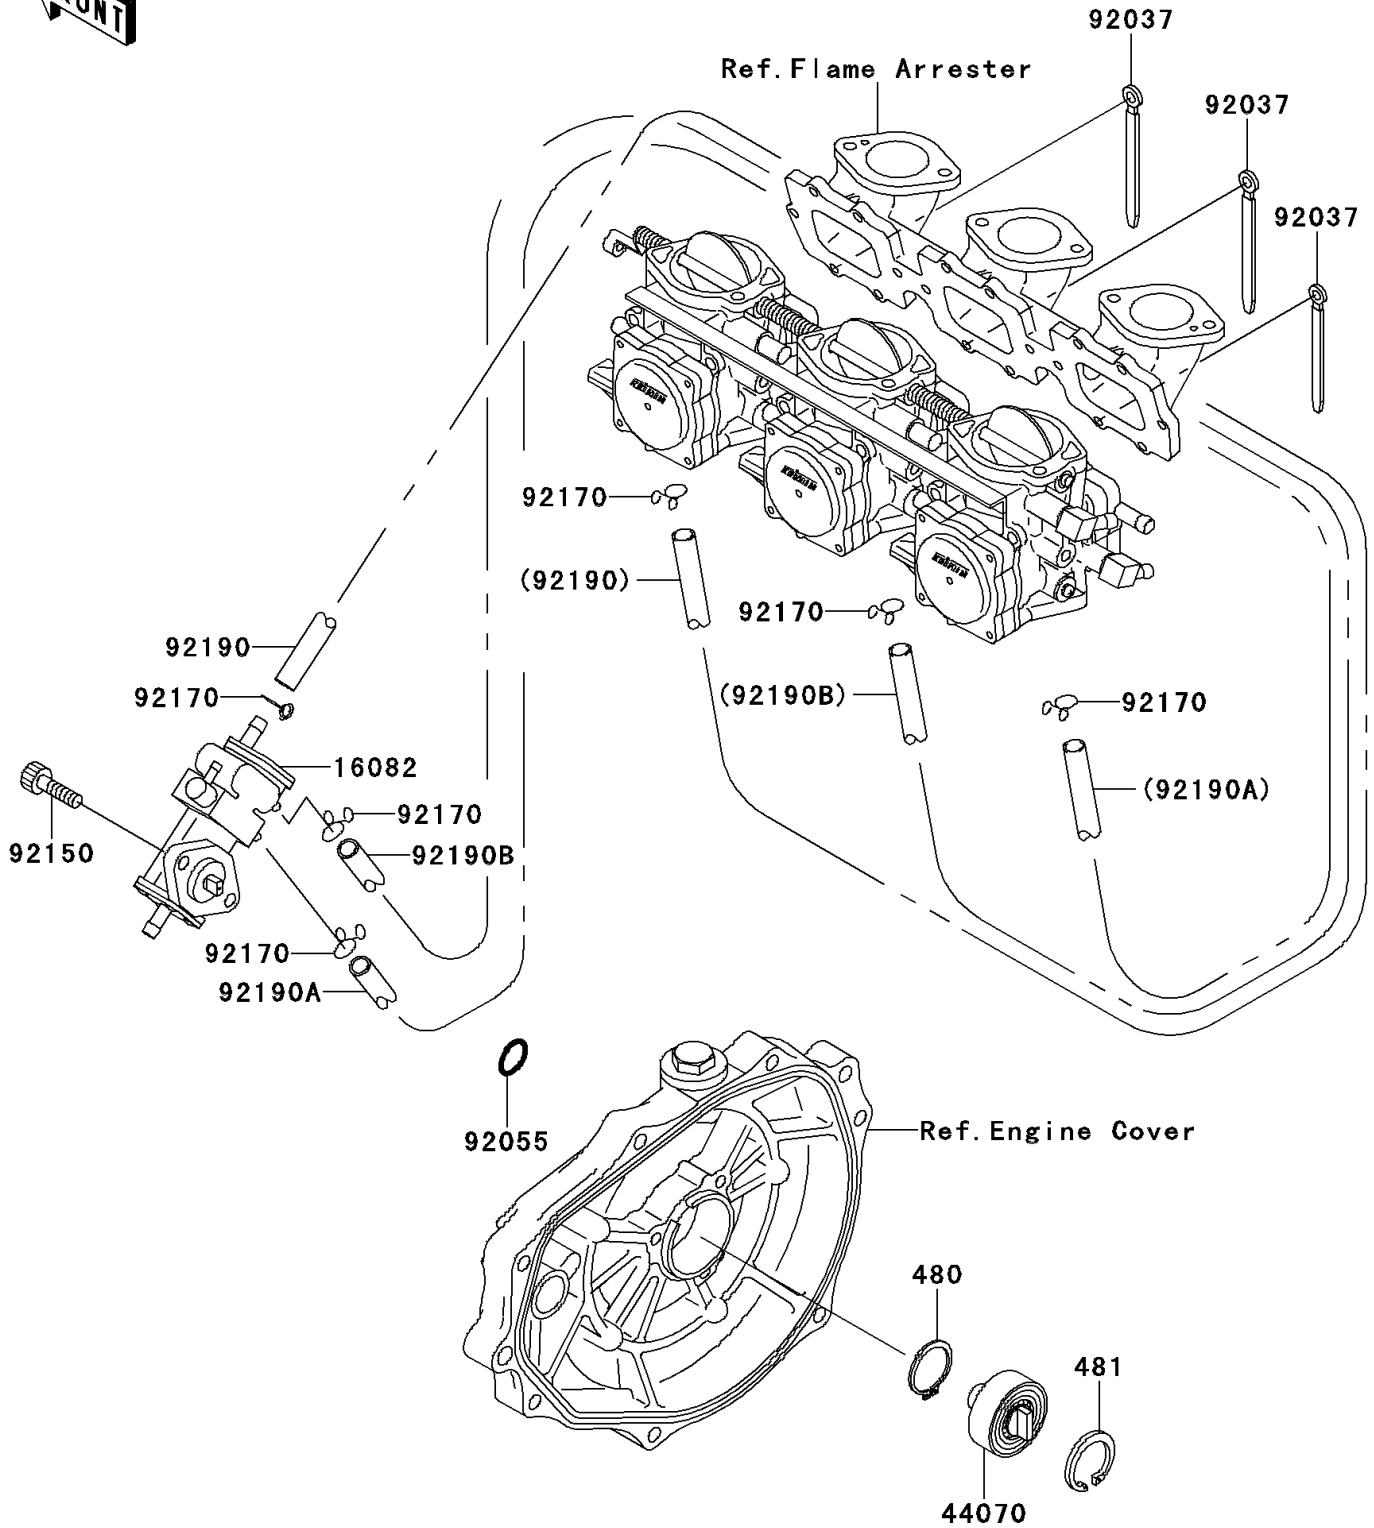

1996 900 ZXi PARTS DIAGRAM

Oil Pump

E1710

1996 900 ZXi PARTS LIST

Oil Pump

ITEM NAME	PART NUMBER	QUANTITY
CIRCLIP-TYPE-C,12MM (Ref # 480)	480J1200	1
CIRCLIP-TYPE-C,37MM (Ref # 481)	481J3700	1
PUMP-ASSY-OIL (Ref # 16082)	16082-3719	1
DAMPER-ASSY (Ref # 44070)	44070-3701	1
CLAMP,L=100 (Ref # 92037)	92037-3736	1
RING-O,19.5X1.5 (Ref # 92055)	92055-055	1
BOLT,SOCKET,6X25 (Ref # 92150)	92150-3830	1
CLAMP (Ref # 92170)	92170-3750	1
TUBE,3X6X420 (Ref # 92190)	92190-3945	1
TUBE,6X12X600 (Ref # 92190A)	92190-3947	1
TUBE,RR,CARBURETOR (Ref # 92190B)	92190-3967	1