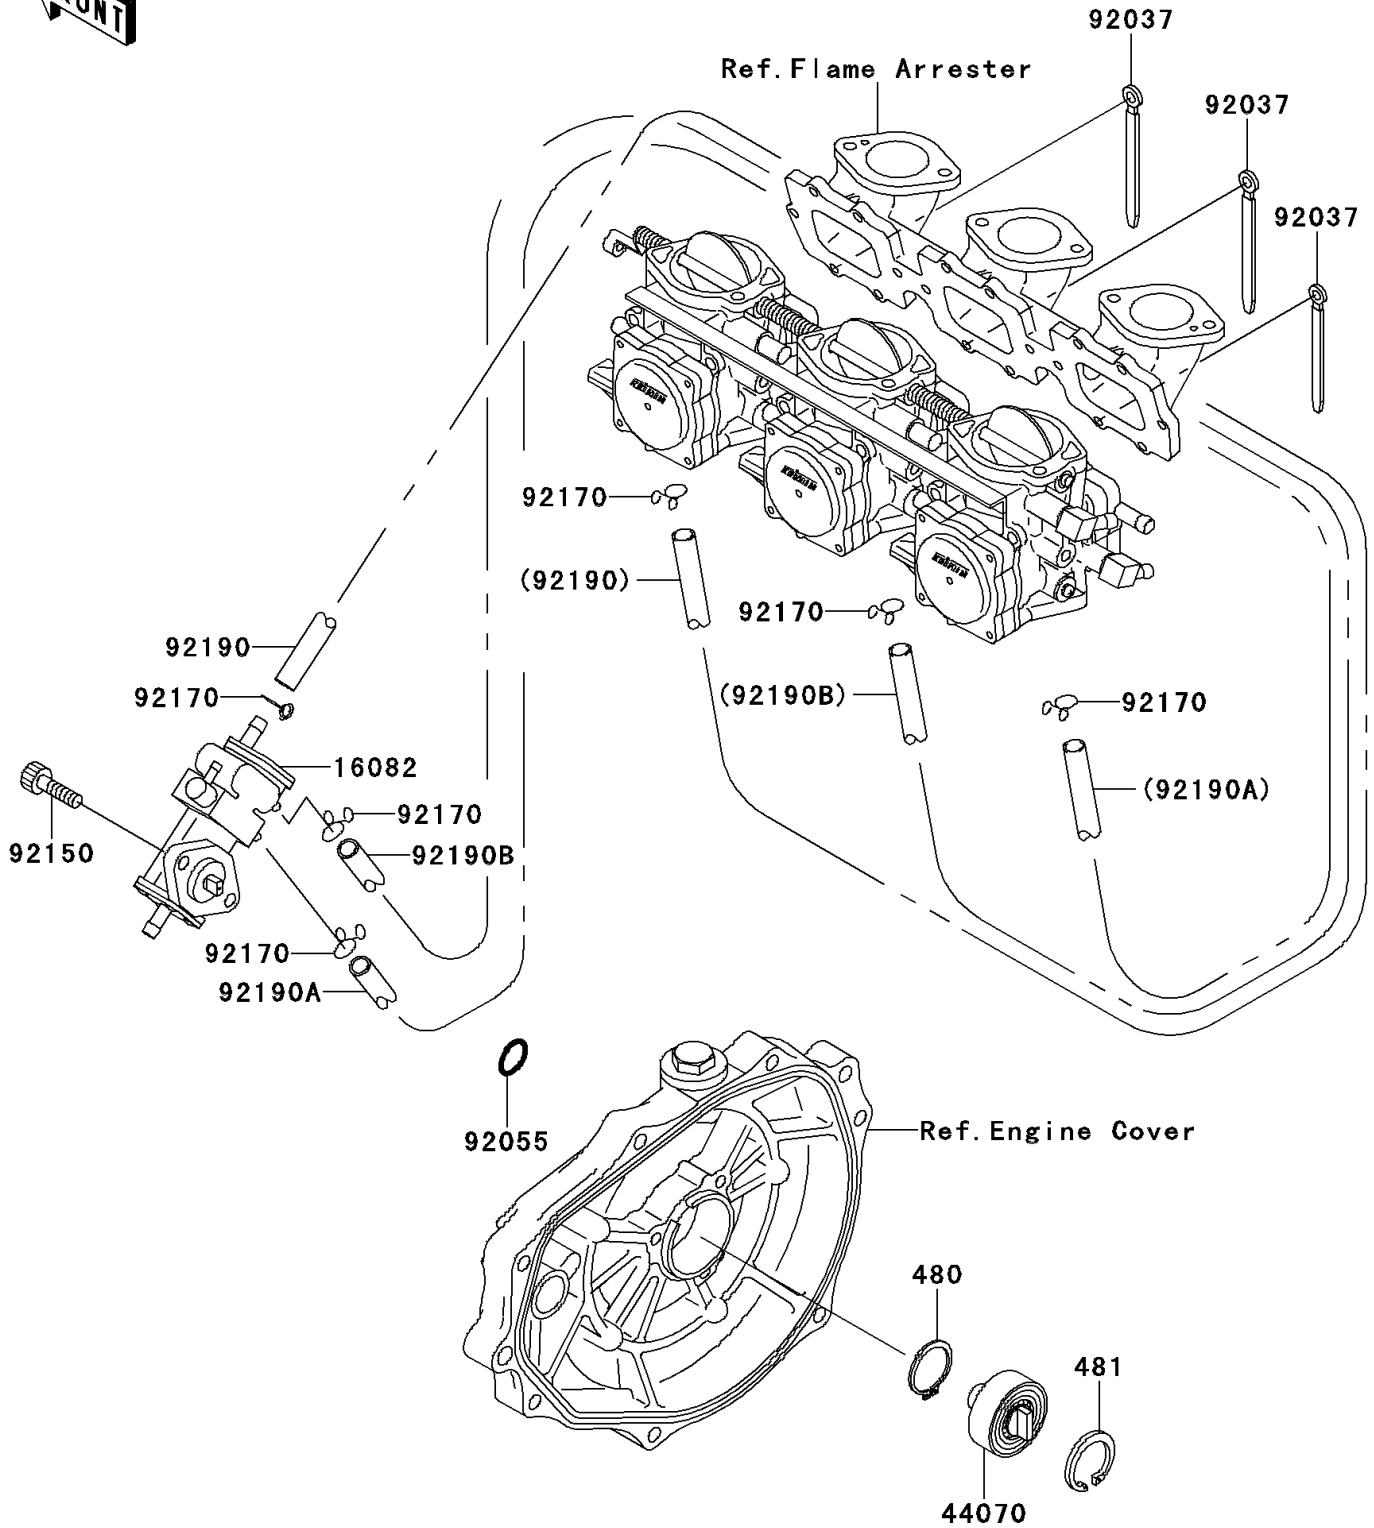

## 1995 900 ZXi PARTS DIAGRAM

Oil Pump

E1710

## 1995 900 ZXi PARTS LIST

Oil Pump

ITEM NAME	PART NUMBER	QUANTITY
CIRCLIP-TYPE-C,12MM (Ref # 480)	480J1200	1
CIRCLIP-TYPE-C,37MM (Ref # 481)	481J3700	1
PUMP-ASSY-OIL (Ref # 16082)	16082-3719	1
DAMPER-ASSY (Ref # 44070)	44070-3701	1
CLAMP,L=100 (Ref # 92037)	92037-3736	1
RING-O,19.5X1.5 (Ref # 92055)	92055-055	1
BOLT,SOCKET,6X25 (Ref # 92150)	92150-3830	1
CLAMP (Ref # 92170)	92170-3750	1
TUBE,3X6X420 (Ref # 92190)	92190-3945	1
TUBE,6X12X600 (Ref # 92190A)	92190-3947	1
TUBE,RR,CARBURETOR (Ref # 92190B)	92190-3967	1