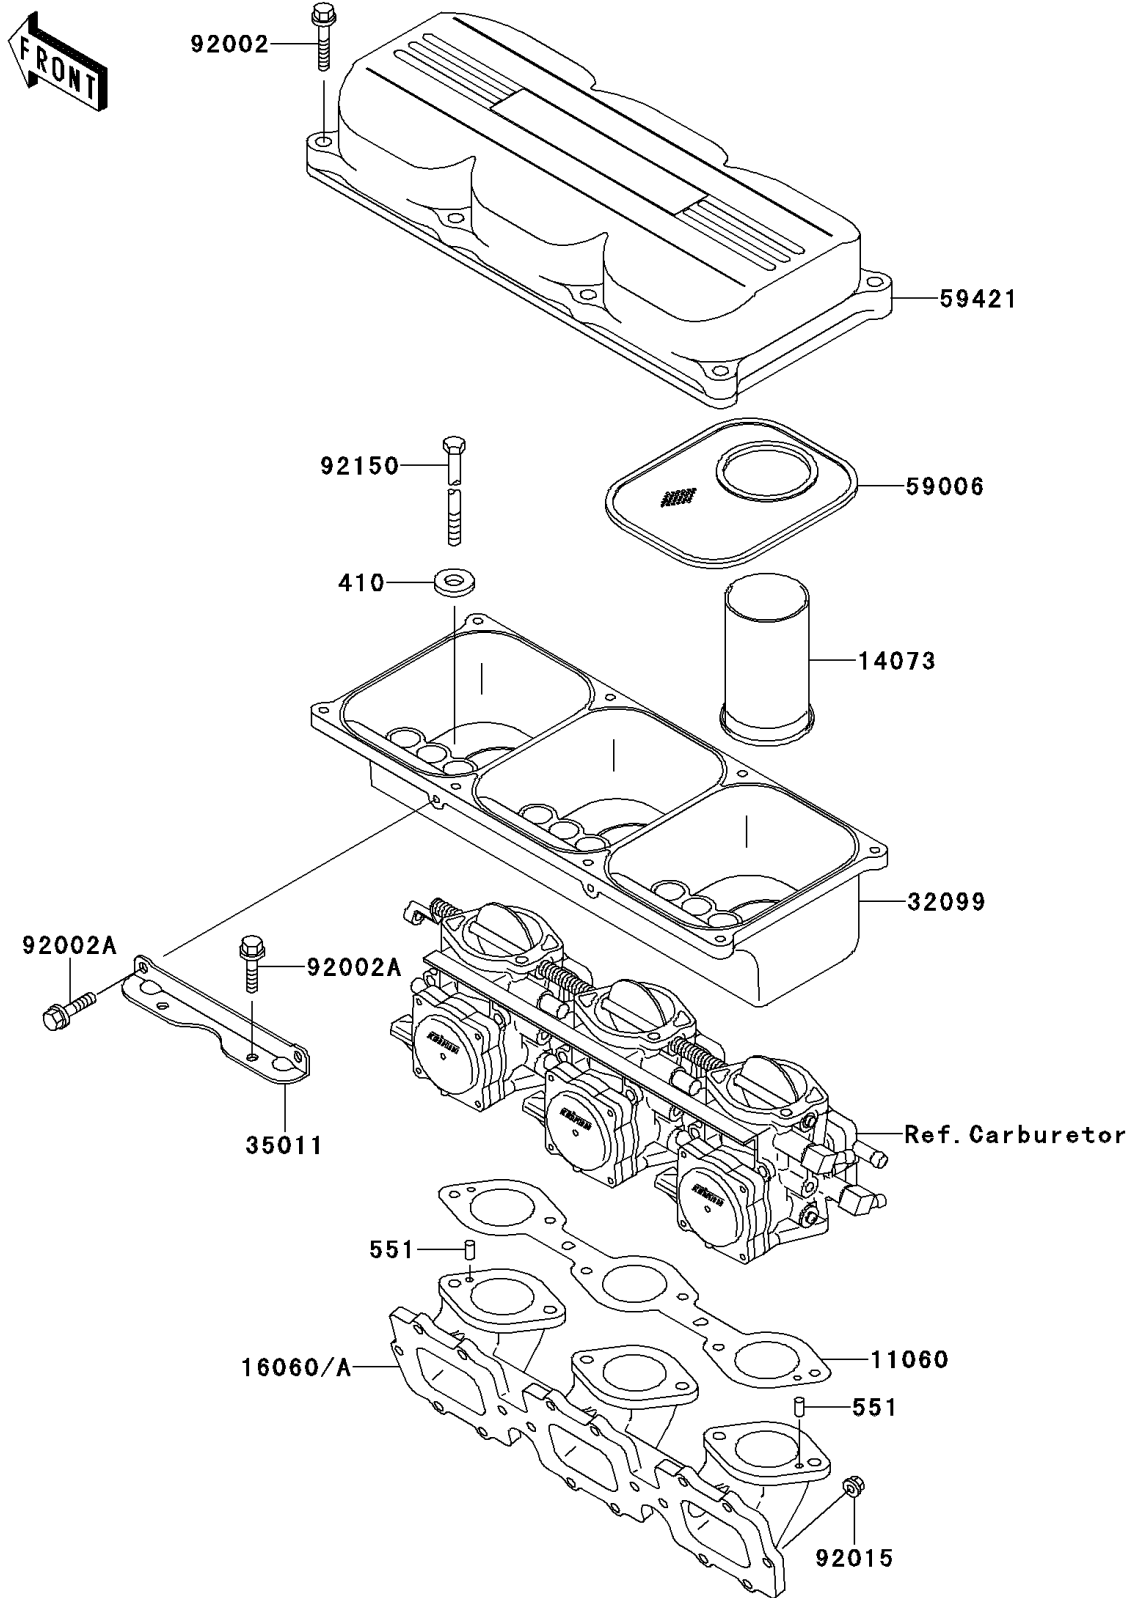

1995 900 ZXi PARTS DIAGRAM

Flame Arrester

E1614

1995 900 ZXi PARTS LIST

Flame Arrester

ITEM NAME	PART NUMBER	QUANTITY
WASHER-PLAIN-SMALL,6MM (Ref # 410)	410S0600	1
PIN-DOWEL (Ref # 551)	551R0408	1
GASKET,CARBURETOR (Ref # 11060)	11060-3753	1
DUCT (Ref # 14073)	14073-3751	1
PIPE-INTAKE (Ref # 16060)	16060-3701	1
CASE (Ref # 32099)	32099-3782	1
STAY (Ref # 35011)	35011-3707	1
ARRESTER-FLAME (Ref # 59006)	59006-3713	1
COVER-INTAKE (Ref # 59421)	59421-3724	1
BOLT,6X30 (Ref # 92002)	92002-3726	1
BOLT,6X16 (Ref # 92002A)	92002-3728	1
NUT,6MM (Ref # 92015)	92015-3767	1
BOLT,6X125 (Ref # 92150)	92150-3824	1