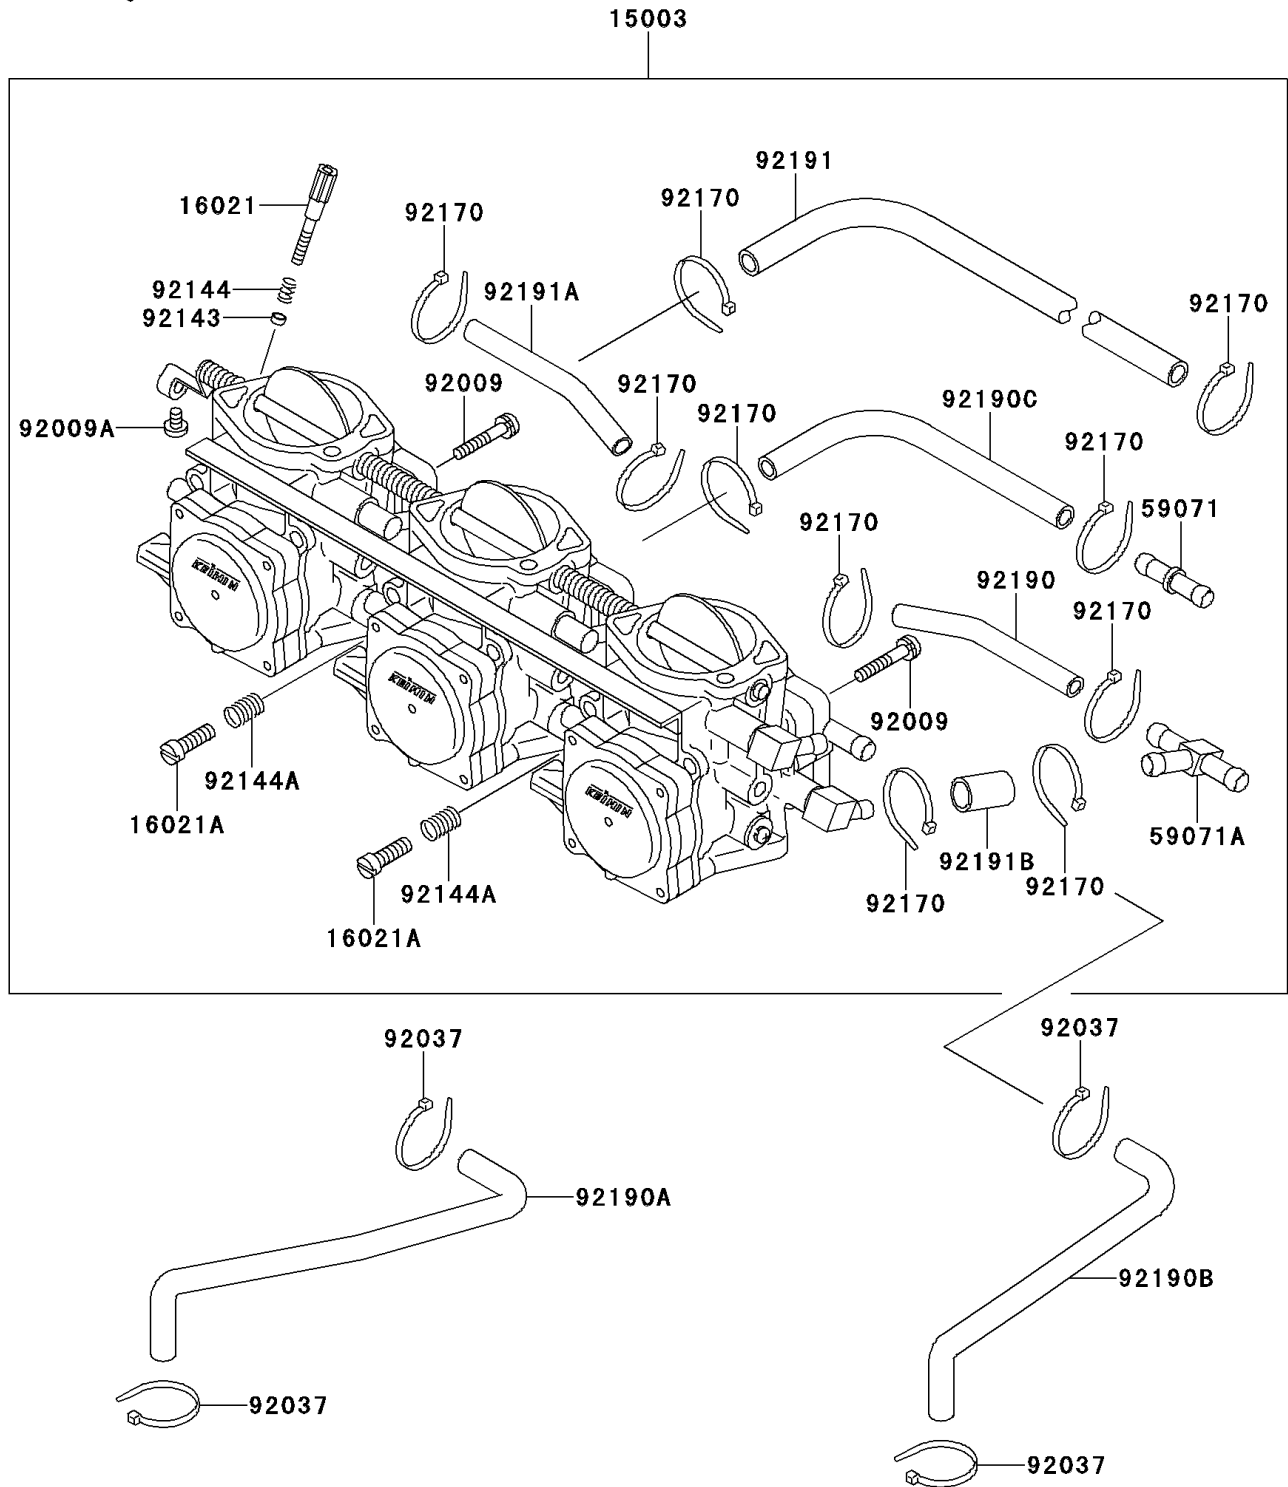

# 1996 900 ZXi PARTS DIAGRAM

Carburetor

E1611

# 1996 900 ZXi PARTS LIST

## Carburetor

| ITEM NAME                                 | PART NUMBER | QUANTITY |
|---|-------------|----------|
| CARBURETOR-ASSY (Ref # 15003)             | 15003-3702  | 1        |
| SCREW-THROTTLE STOP (Ref # 16021)         | 16021-3702  | 1        |
| SCREW-THROTTLE STOP (Ref # 16021A)        | 16021-3704  | 2        |
| JOINT,PIPE (Ref # 59071)                  | 59071-3740  | 1        |
| JOINT (Ref # 59071A)                      | 59071-3741  | 1        |
| SCREW,5X28 (Ref # 92009)                  | 92009-3783  | 8        |
| SCREW,4X6 (Ref # 92009A)                  | 92009-3786  | 1        |
| CLAMP (Ref # 92037)                       | 92037-1173  | 4        |
| COLLAR,THROTTLE STOP SCREW (Ref # 92143)  | 92143-3709  | 1        |
| SPRING,THROTTLE STOP SCREW (Ref # 92144)  | 92144-3706  | 1        |
| SPRING,THROTTLE STOP SCREW (Ref # 92144A) | 92144-3745  | 2        |
| CLAMP,TUBE (Ref # 92170)                  | 92170-3740  | 10       |
| TUBE,5.3X10.5X180 (Ref # 92190)           | 92190-3910  | 1        |
| TUBE (Ref # 92190A)                       | 92190-3948  | 1        |
| TUBE (Ref # 92190B)                       | 92190-3949  | 1        |
| TUBE (Ref # 92190C)                       | 92190-3997  | 1        |
| TUBE (Ref # 92191)                        | 92191-3710  | 1        |
| TUBE (Ref # 92191A)                       | 92191-3711  | 1        |
| TUBE (Ref # 92191B)                       | 92191-3712  | 1        |