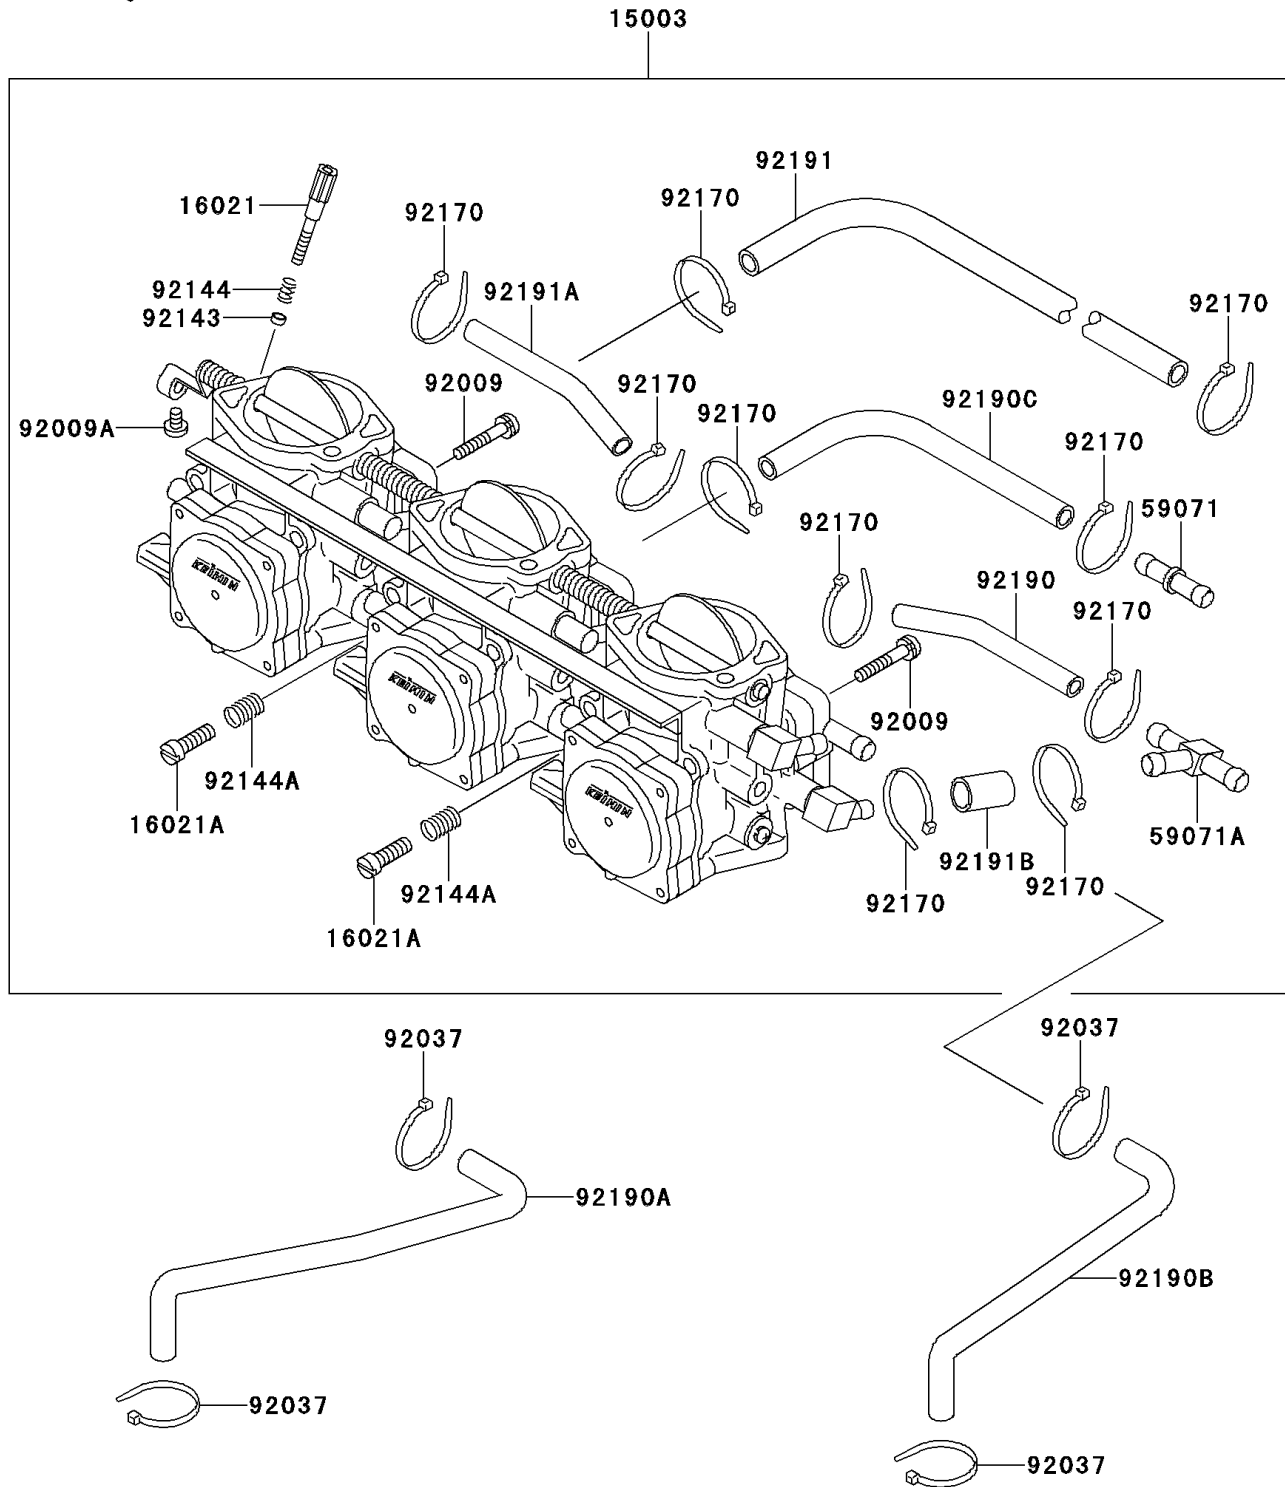

1996 900 ZXi PARTS DIAGRAM

Carburetor

E1611

1996 900 ZXi PARTS LIST

Carburetor

ITEM NAME	PART NUMBER	QUANTITY
CARBURETOR-ASSY (Ref # 15003)	15003-3702	1
SCREW-THROTTLE STOP (Ref # 16021)	16021-3702	1
SCREW-THROTTLE STOP (Ref # 16021A)	16021-3704	1
JOINT,PIPE (Ref # 59071)	59071-3740	1
JOINT (Ref # 59071A)	59071-3741	1
SCREW,5X28 (Ref # 92009)	92009-3783	1
SCREW,4X6 (Ref # 92009A)	92009-3786	1
CLAMP (Ref # 92037)	92037-1173	1
COLLAR,THROTTLE STOP SCREW (Ref # 92143)	92143-3709	1
SPRING,THROTTLE STOP SCREW (Ref # 92144)	92144-3706	1
SPRING,THROTTLE STOP SCREW (Ref # 92144A)	92144-3745	1
CLAMP,TUBE (Ref # 92170)	92170-3740	1
TUBE,5.3X10.5X180 (Ref # 92190)	92190-3910	1
TUBE (Ref # 92190A)	92190-3948	1
TUBE (Ref # 92190B)	92190-3949	1
TUBE (Ref # 92190C)	92190-3997	1
TUBE (Ref # 92191)	92191-3710	1
TUBE (Ref # 92191A)	92191-3711	1
TUBE (Ref # 92191B)	92191-3712	1