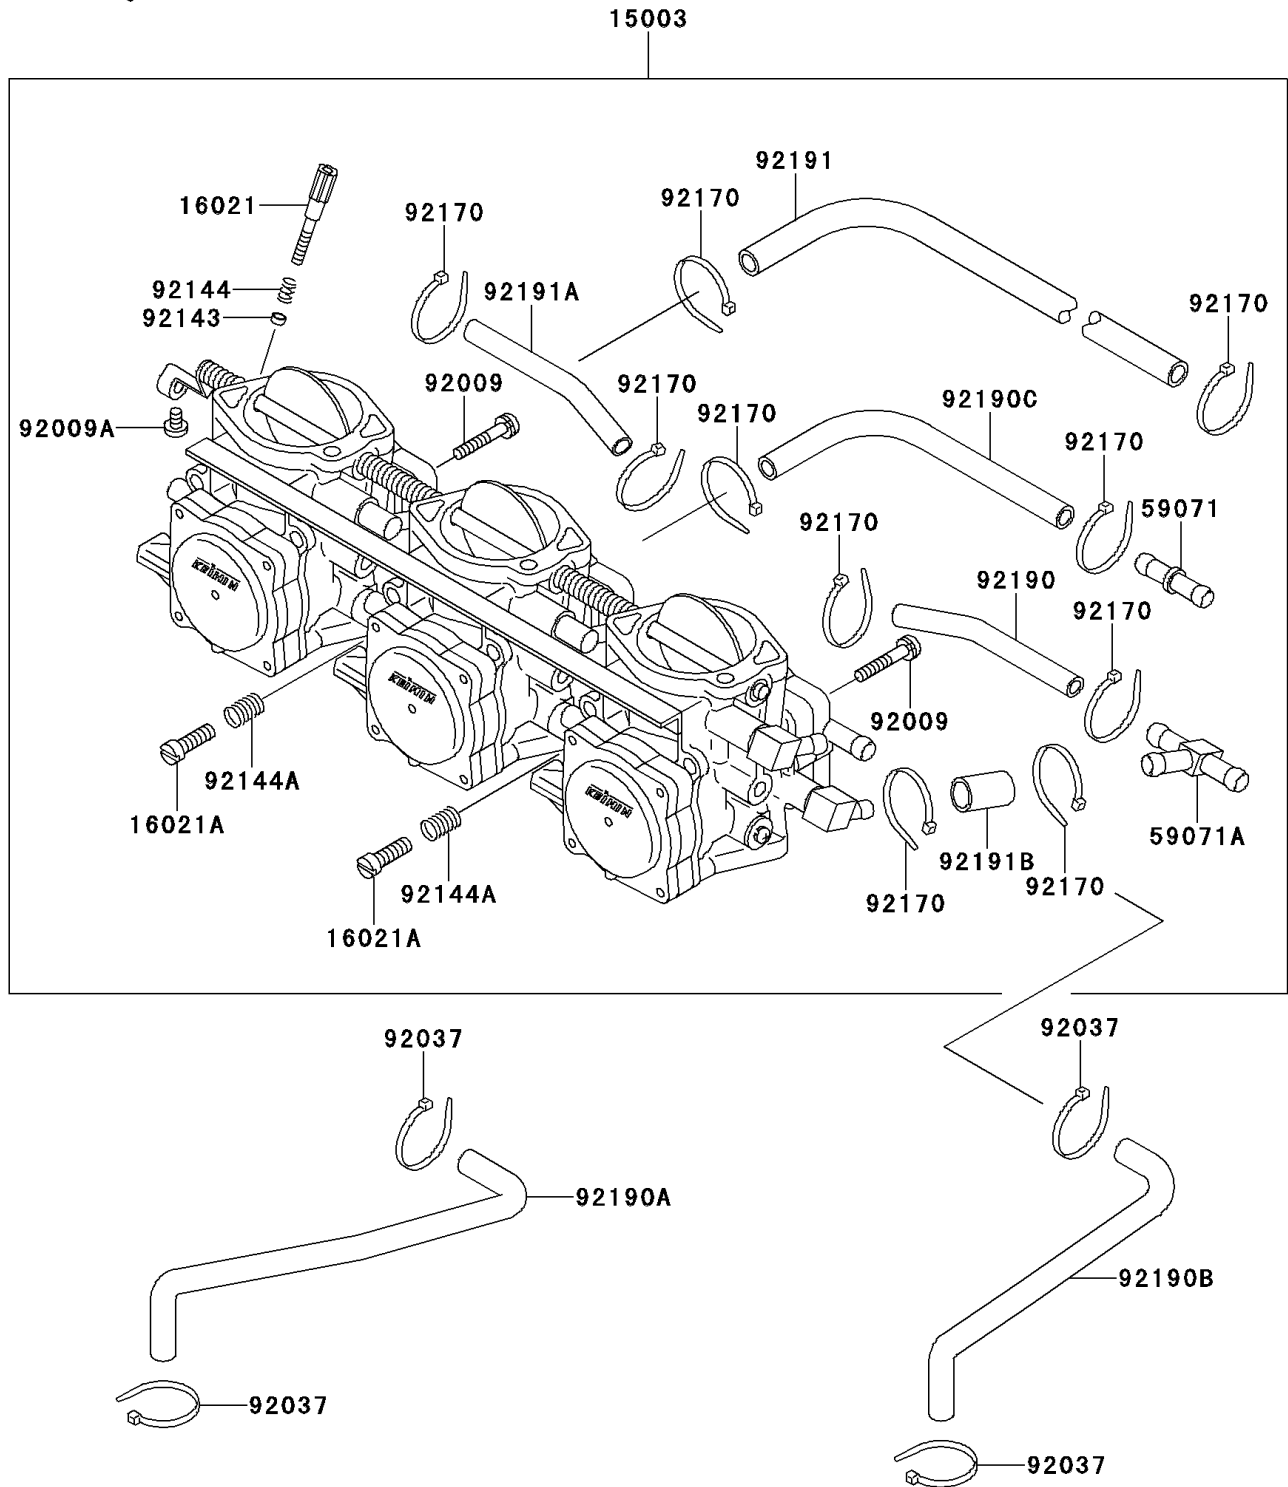

1995 900 ZXi PARTS DIAGRAM

Carburetor

E1611

1995 900 ZXi PARTS LIST

Carburetor

ITEM NAME	PART NUMBER	QUANTITY
CARBURETOR-ASSY (Ref # 15003)	15003-3702	1
SCREW-THROTTLE STOP (Ref # 16021)	16021-3702	1
SCREW-THROTTLE STOP (Ref # 16021A)	16021-3704	1
JOINT,PIPE (Ref # 59071)	59071-3740	1
JOINT (Ref # 59071A)	59071-3741	1
SCREW,5X28 (Ref # 92009)	92009-3783	1
SCREW,4X6 (Ref # 92009A)	92009-3786	1
CLAMP (Ref # 92037)	92037-1173	1
COLLAR,THROTTLE STOP SCREW (Ref # 92143)	92143-3709	1
SPRING,THROTTLE STOP SCREW (Ref # 92144)	92144-3706	1
SPRING,THROTTLE STOP SCREW (Ref # 92144A)	92144-3745	1
CLAMP,TUBE (Ref # 92170)	92170-3740	1
TUBE,5.3X10.5X180 (Ref # 92190)	92190-3910	1
TUBE (Ref # 92190A)	92190-3948	1
TUBE (Ref # 92190B)	92190-3949	1
TUBE (Ref # 92190C)	92190-3997	1
TUBE (Ref # 92191)	92191-3710	1
TUBE (Ref # 92191A)	92191-3711	1
TUBE (Ref # 92191B)	92191-3712	1