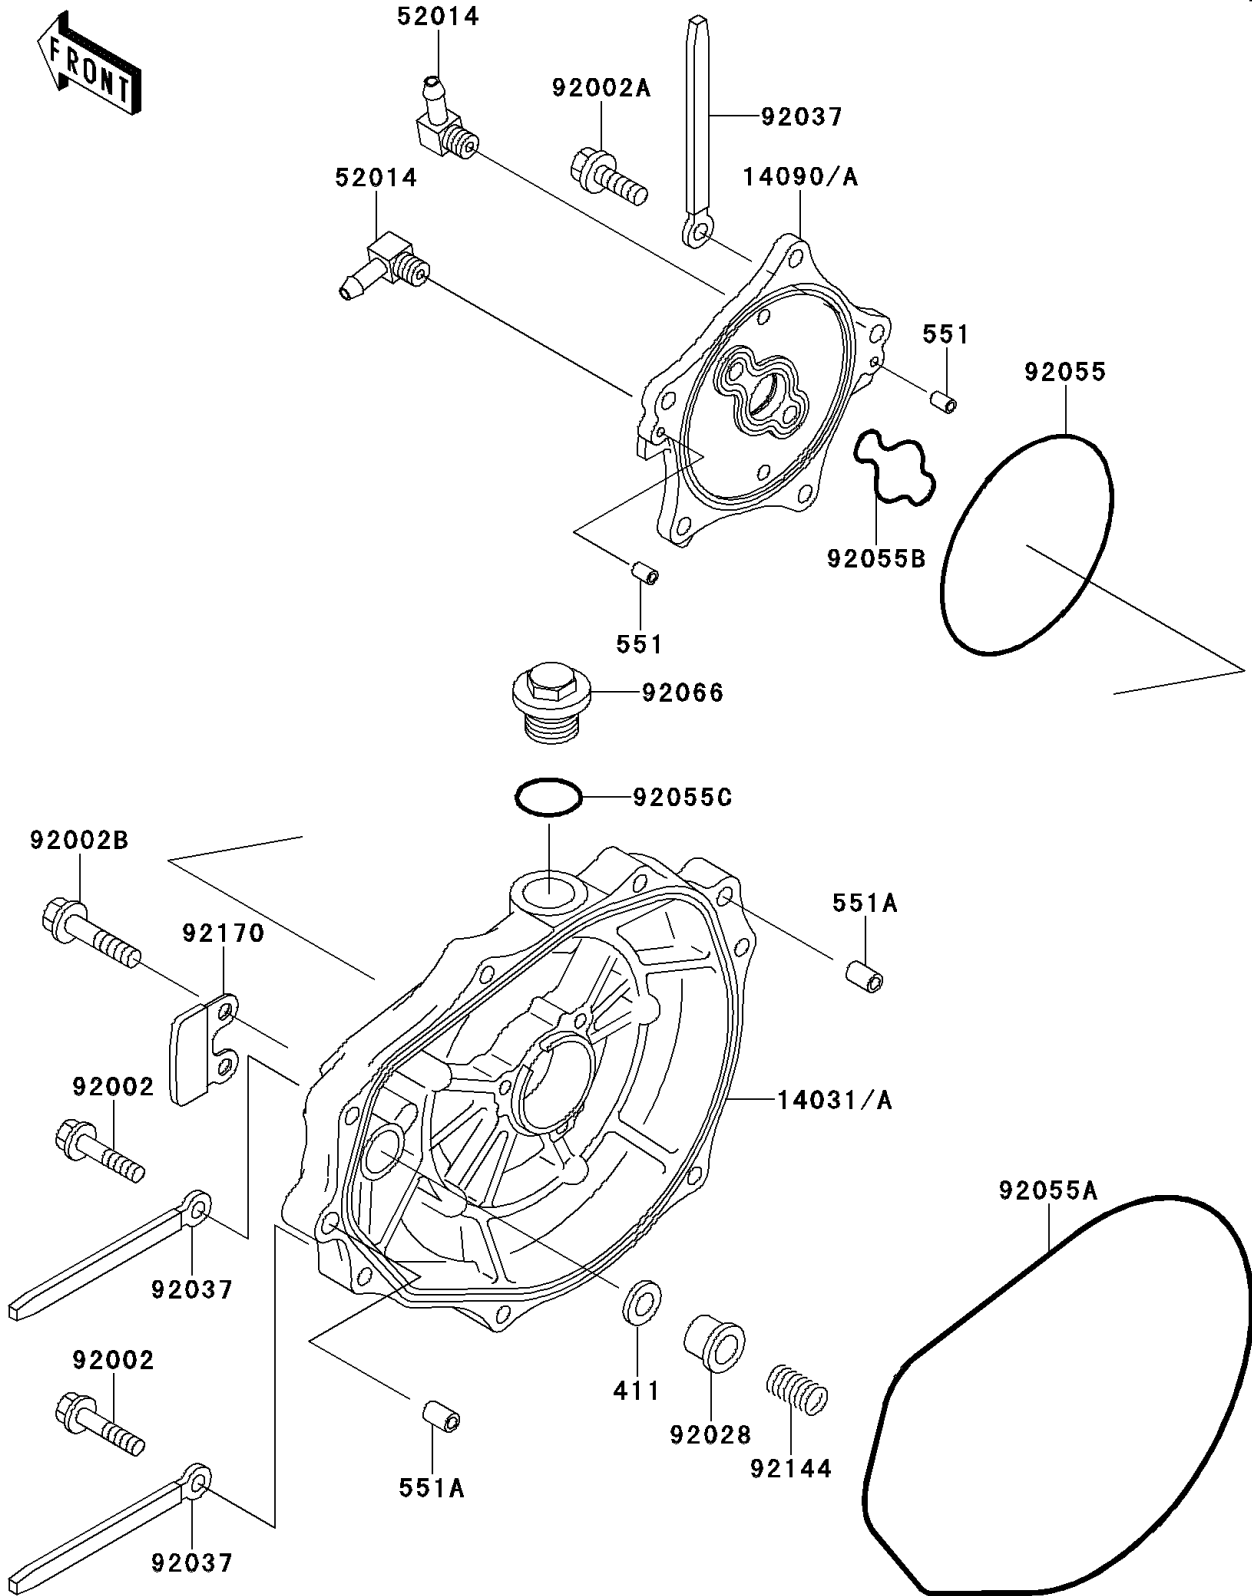

1996 900 ZXi PARTS DIAGRAM

Engine Cover(s)

E1431

1996 900 ZXi PARTS LIST

Engine Cover(s)

ITEM NAME	PART NUMBER	QUANTITY
WASHER-PLAIN,5MM (Ref # 411)	411S0500	1
PIN-DOWEL (Ref # 551)	551R0408	2
PIN-DOWEL (Ref # 551A)	551R0812	2
COVER-GENERATOR (Ref # 14031A)	14031-3724	1
COVER (Ref # 14090A)	14090-3773	1
ELBOW (Ref # 52014)	52014-3709	2
BOLT,6X30 (Ref # 92002)	92002-3726	7
BOLT,6X20 (Ref # 92002A)	92002-3755	5
BOLT,6X12 (Ref # 92002B)	92002-3763	2
BUSHING (Ref # 92028)	92028-3718	1
CLAMP,L=100 (Ref # 92037)	92037-3736	3
RING-O,BREATHER BODY (Ref # 92055)	92055-1284	1
RING-O,GENERATOR COVER (Ref # 92055A)	92055-3712	1
RING-O (Ref # 92055B)	92055-3739	1
RING-O (Ref # 92055C)	92055-515	1
PLUG (Ref # 92066)	92066-3739	1
SPRING (Ref # 92144)	92144-3728	1
CLAMP (Ref # 92170)	92170-3746	1