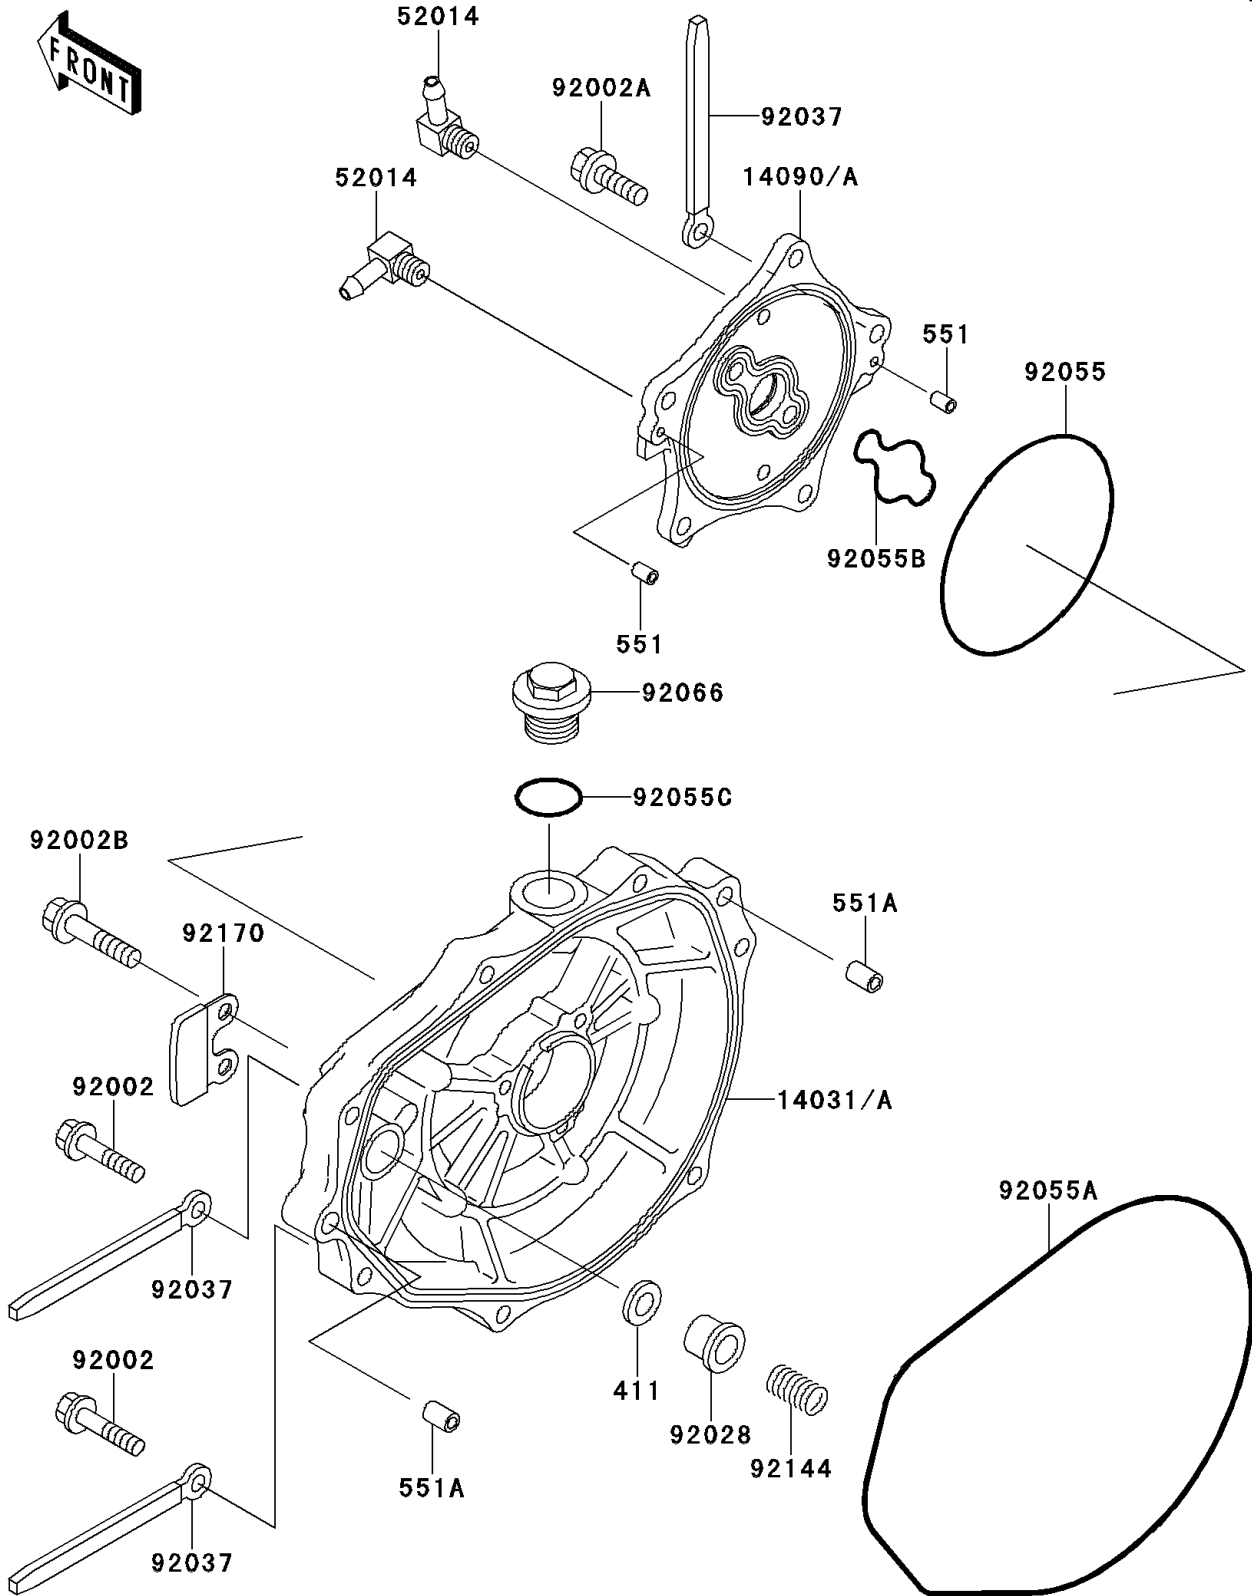

## 1996 900 ZXi PARTS DIAGRAM

Engine Cover(s)

E1431

## 1996 900 ZXi PARTS LIST

Engine Cover(s)

ITEM NAME	PART NUMBER	QUANTITY
WASHER-PLAIN,5MM (Ref # 411)	411S0500	1
PIN-DOWEL (Ref # 551)	551R0408	1
PIN-DOWEL (Ref # 551A)	551R0812	1
COVER-GENERATOR (Ref # 14031A)	14031-3724	1
COVER (Ref # 14090A)	14090-3773	1
ELBOW (Ref # 52014)	52014-3709	1
BOLT,6X30 (Ref # 92002)	92002-3726	1
BOLT,6X20 (Ref # 92002A)	92002-3755	1
BOLT,6X12 (Ref # 92002B)	92002-3763	1
BUSHING (Ref # 92028)	92028-3718	1
CLAMP,L=100 (Ref # 92037)	92037-3736	1
RING-O,BREATHER BODY (Ref # 92055)	92055-1284	1
RING-O,GENERATOR COVER (Ref # 92055A)	92055-3712	1
RING-O (Ref # 92055B)	92055-3739	1
RING-O (Ref # 92055C)	92055-515	1
PLUG (Ref # 92066)	92066-3739	1
SPRING (Ref # 92144)	92144-3728	1
CLAMP (Ref # 92170)	92170-3746	1