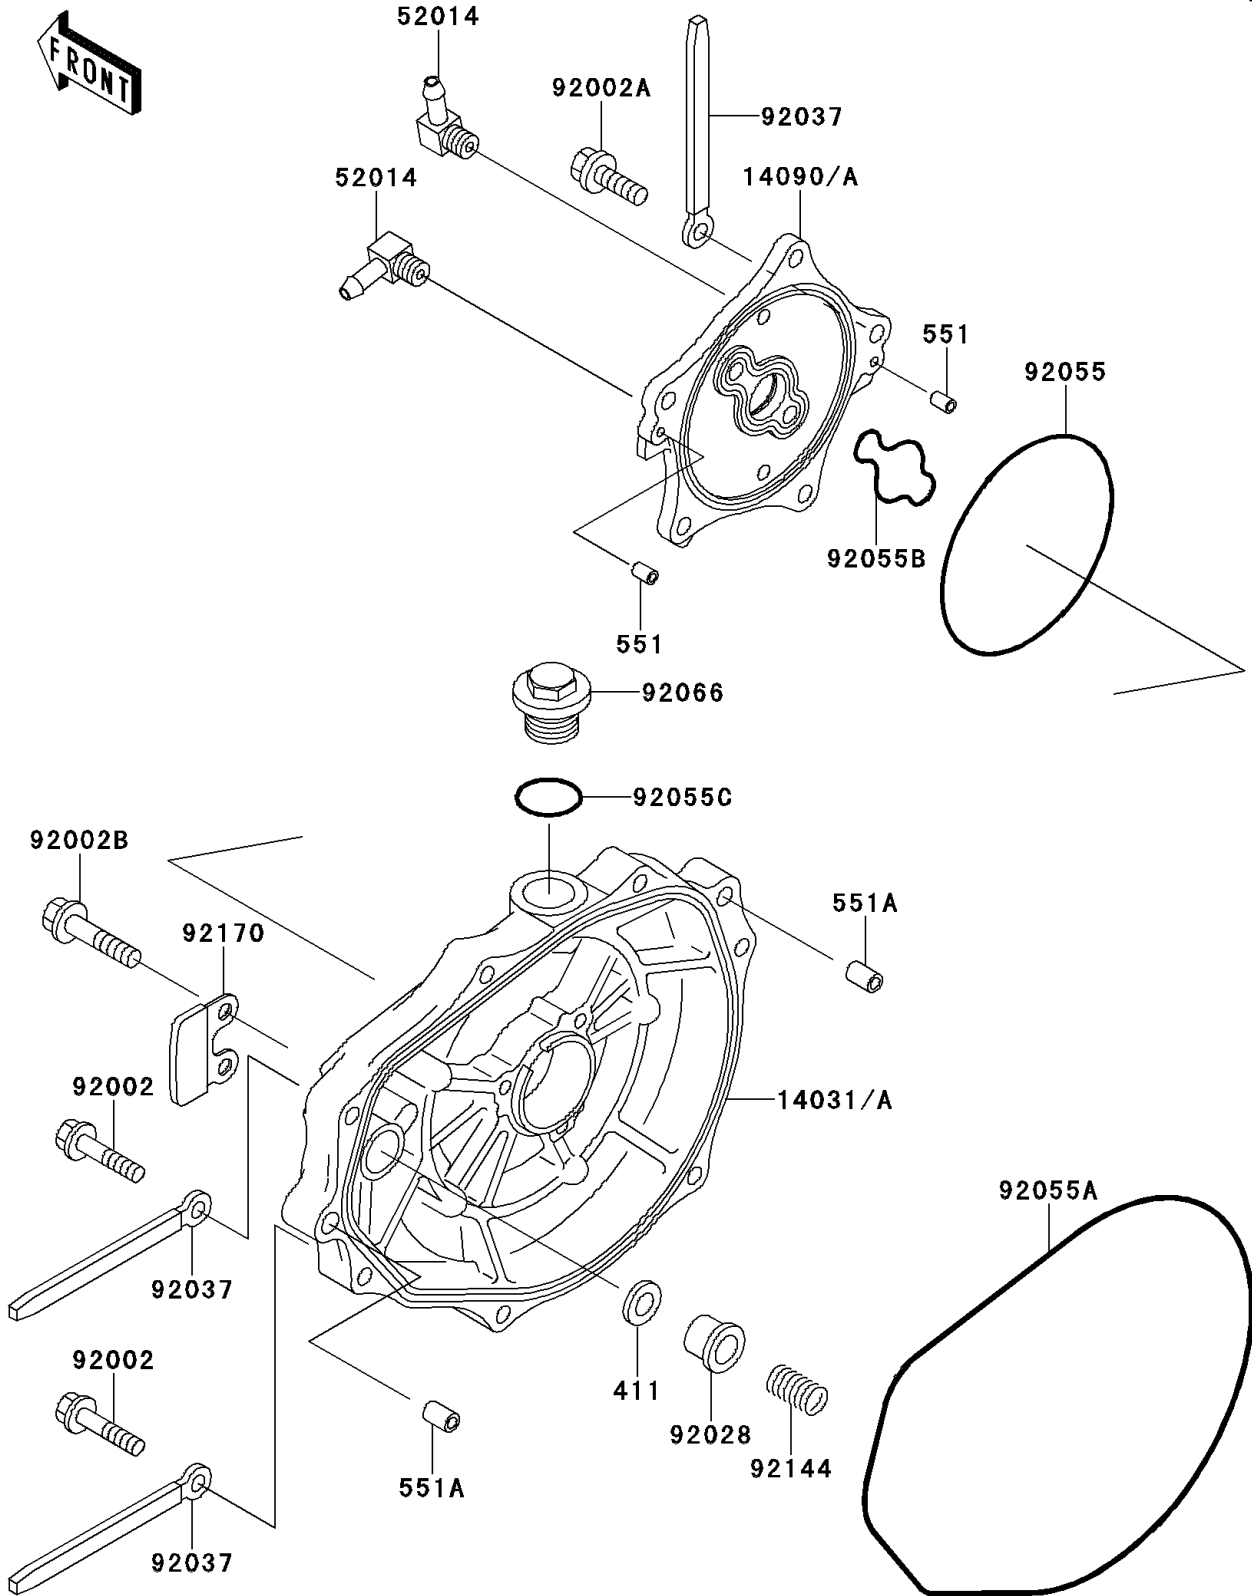

## 1995 900 ZXi PARTS DIAGRAM

Engine Cover(s)

E1431

## 1995 900 ZXi PARTS LIST

Engine Cover(s)

| ITEM NAME                             | PART NUMBER | QUANTITY |
|---------------------------------------|-------------|----------|
| WASHER-PLAIN,5MM (Ref # 411)          | 411S0500    | 1        |
| PIN-DOWEL (Ref # 551)                 | 551R0408    | 1        |
| PIN-DOWEL (Ref # 551A)                | 551R0812    | 1        |
| COVER-GENERATOR (Ref # 14031)         | 14031-3718  | 1        |
| COVER (Ref # 14090)                   | 14090-3751  | 1        |
| ELBOW (Ref # 52014)                   | 52014-3709  | 1        |
| BOLT,6X30 (Ref # 92002)               | 92002-3726  | 1        |
| BOLT,6X20 (Ref # 92002A)              | 92002-3755  | 1        |
| BOLT,6X12 (Ref # 92002B)              | 92002-3763  | 1        |
| BUSHING (Ref # 92028)                 | 92028-3718  | 1        |
| CLAMP,L=100 (Ref # 92037)             | 92037-3736  | 1        |
| RING-O,BREATHER BODY (Ref # 92055)    | 92055-1284  | 1        |
| RING-O,GENERATOR COVER (Ref # 92055A) | 92055-3712  | 1        |
| RING-O (Ref # 92055B)                 | 92055-3739  | 1        |
| RING-O (Ref # 92055C)                 | 92055-515   | 1        |
| PLUG (Ref # 92066)                    | 92066-3739  | 1        |
| SPRING (Ref # 92144)                  | 92144-3728  | 1        |
| CLAMP (Ref # 92170)                   | 92170-3746  | 1        |