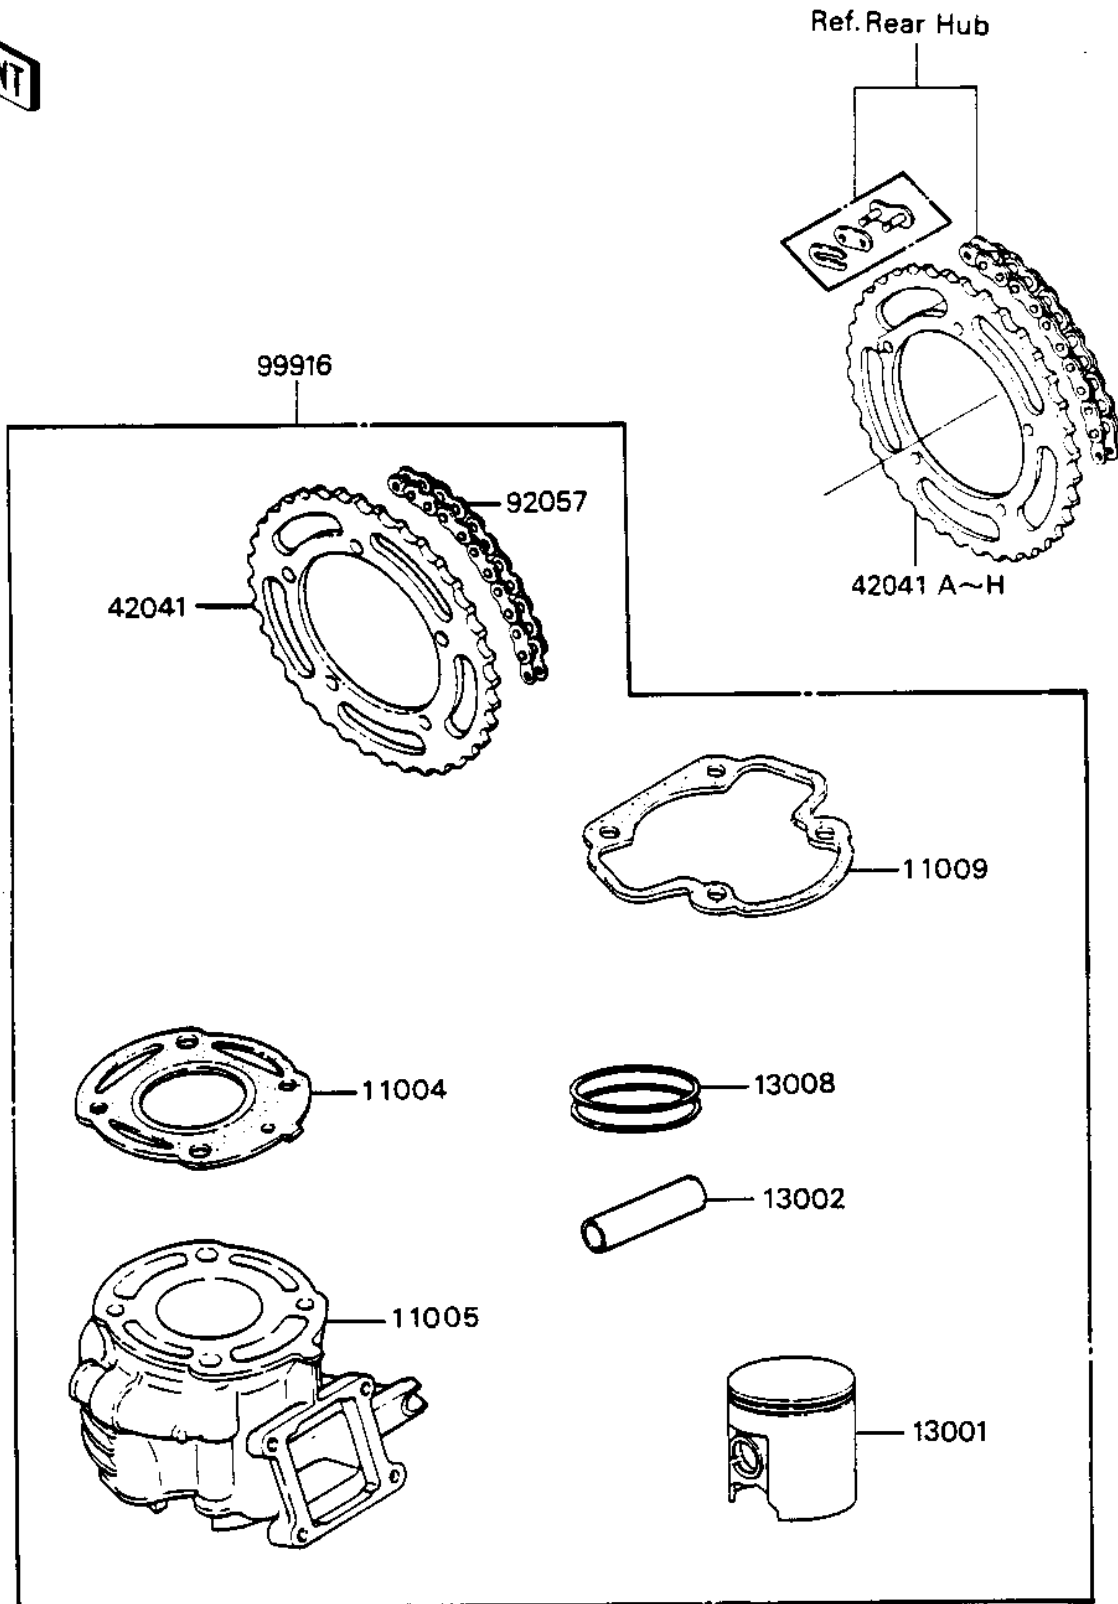

1985 KX80 PARTS DIAGRAM

OPTIONAL PARTS ('85 KX80-E3)

1985 KX80 PARTS LIST

OPTIONAL PARTS ('85 KX80-E3)

ITEM NAME	PART NUMBER	QUANTITY
GASKET-HEAD,CYLINDER (Ref # 11004)	11004-1060	1
CYLINDER-ENGINE,BORE (Ref # 11005)	11005-1449	1
GASKET,CYLINDER BASE (Ref # 11009)	11009-1975	1
PISTON (Ref # 13001)	13001-1081	1
PIN-PISTON (Ref # 13002)	13002-1018	1
RING-SET-PISTON (Ref # 13008)	13008-5041	1
SPROCKET-HUB,49T (Ref # 42041)	42041-1121	1
SPROCKET-HUB,43T,AL (Ref # 42041A)	42041-1167	(1
SPROCKET-HUB,44T,AL (Ref # 42041B)	42041-1168	(1
SPROCKET-HUB,48T,AL (Ref # 42041C)	42041-1169	(1
SPROCKET-HUB,49T,AL (Ref # 42041D)	42041-1170	(1
SPROCKET-HUB,50T,AL (Ref # 42041E)	42041-1171	(1
SPROCKET-HUB,45T,AL (Ref # 42041F)	42041-1175	(1
SPROCKET-HUB,46T,AL (Ref # 42041G)	42041-1176	(1
SPROCKET-HUB,47T,AL (Ref # 42041H)	42041-1177	(1
SPROCKET-HUB,51T,AL (Ref # 42041I)	42041-1182	(1
CHAIN,EK420SH-G,118L (Ref # 92057)	92057-1105	1
KIT PARTS,BORE UP (Ref # 99916)	99916-1052	1