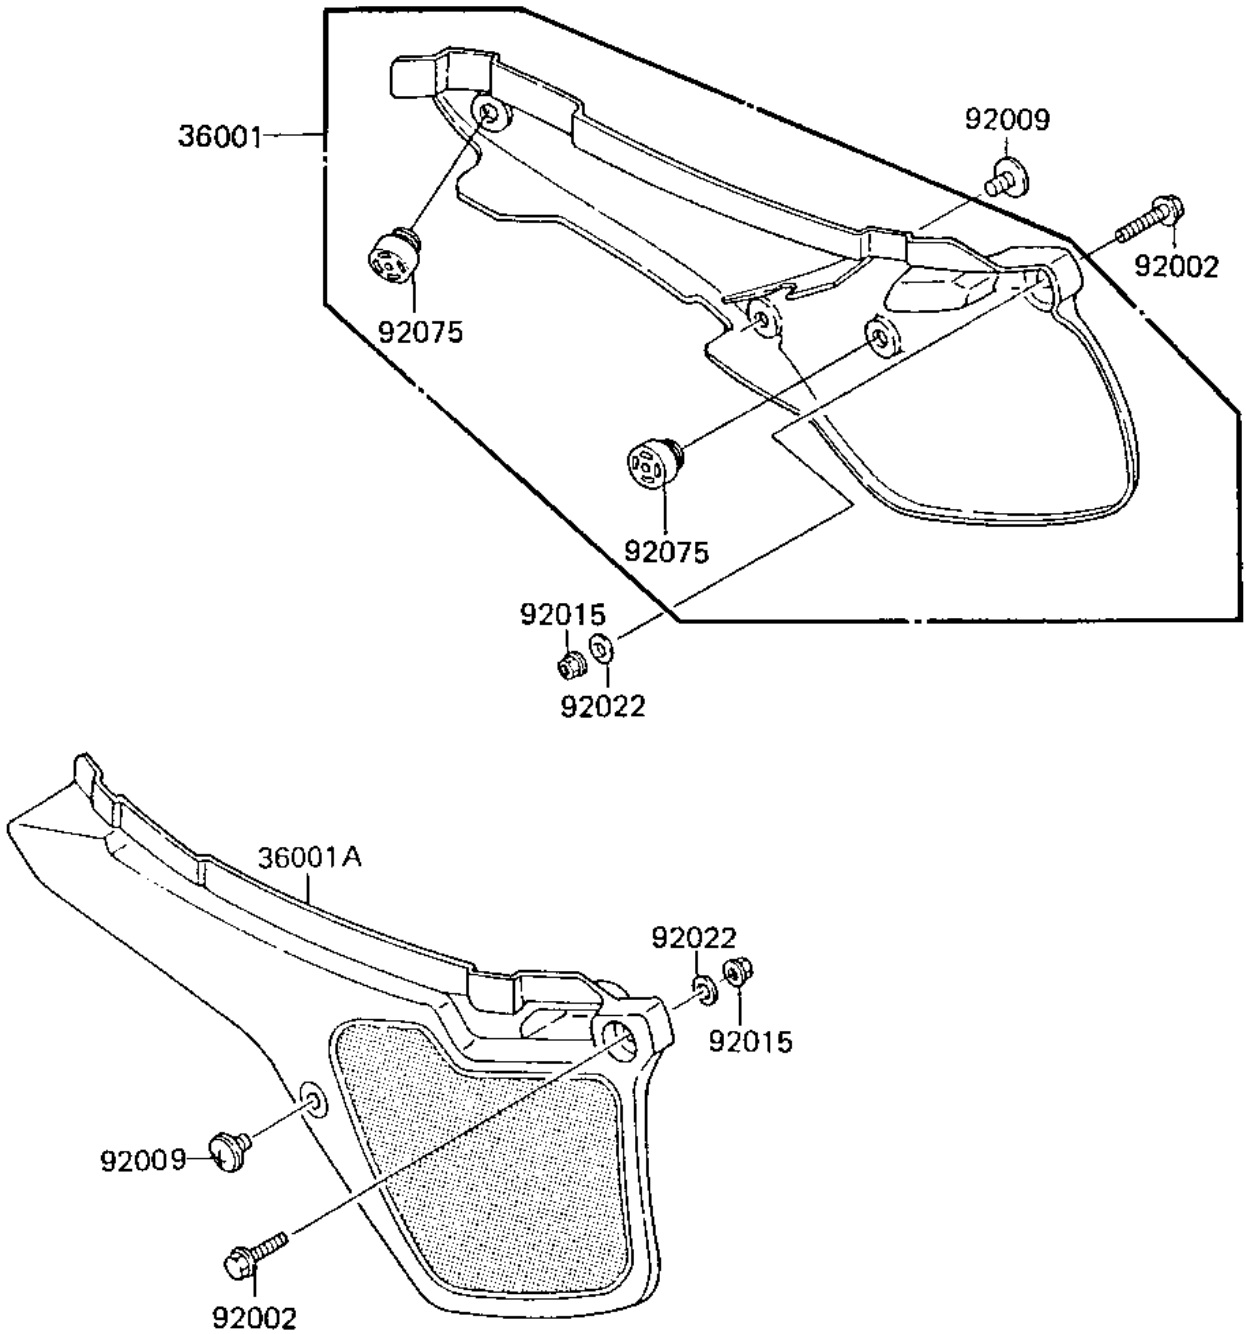

1985 KX80 PARTS DIAGRAM

SIDE COVERS ('85 KX80-E3)

F2611-0001

1985 KX80 PARTS LIST

SIDE COVERS ('85 KX80-E3)

ITEM NAME	PART NUMBER	QUANTITY
COVER-SIDE,RH,GREEN/B (Ref # 36001)	36001-1401-AE	1
COVER-SIDE,LH,GREEN/B (Ref # 36001A)	36001-1400-AE	1
BOLT,6X30 (Ref # 92002)	92002-1335	2
SCREW,6X10 (Ref # 92009)	92009-1286	2
NUT,LOCK,FLANGED,6MM (Ref # 92015)	92015-1339	2
WASHER PLAIN (Ref # 92022)	92022-024	2
DAMPER,SIDE COVER (Ref # 92075)	92075-1598	2