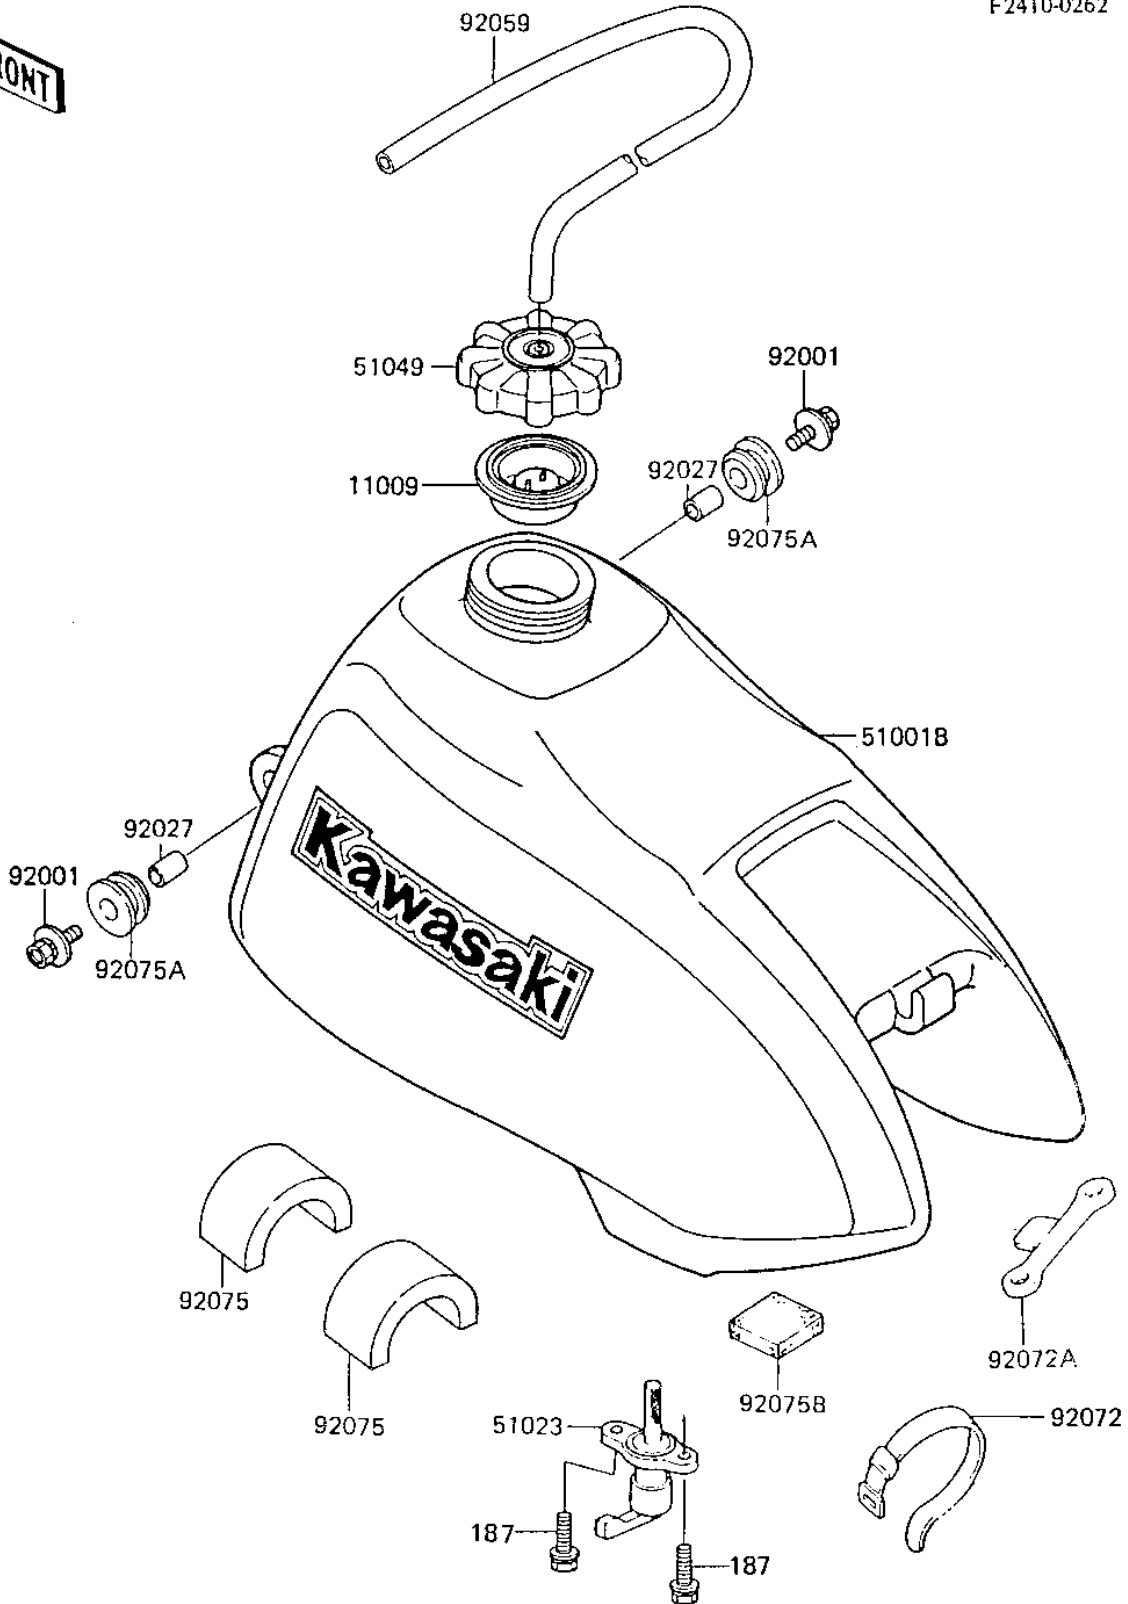

1985 KX80 PARTS DIAGRAM

FUEL TANK ('85 KX80-E3)

F2410-0262

1985 KX80 PARTS LIST

FUEL TANK ('85 KX80-E3)

ITEM NAME	PART NUMBER	QUANTITY
GASKET,FUEL TANK (Ref # 11009)	11009-1452	1
TANK-COMP-FUEL,L.GREE (Ref # 51001B)	51001-5494-6W	1
TAP-ASSY-FUEL (Ref # 51023)	51023-1115	1
CAP-TANK,FUEL (Ref # 51049)	51049-1006	1
BOLT,6X25 (Ref # 92001)	92001-1852	2
COLLAR 6.8X10X14.5 (Ref # 92027)	92027-156	2
TUBE,5X9X350 (Ref # 92059)	92059-1265	1
BAND,LONG (Ref # 92072)	92072-032	1
BAND,SEAT (Ref # 92072A)	92072-1056	1
DAMPER (Ref # 92075)	92075-1382	2
DAMPER,FUEL TANK (Ref # 92075A)	92075-1424	2
DAMPER,FUEL TANK,RR (Ref # 92075B)	92075-1483	1
BOLT-UPSET-WSP (Ref # 187)	187B0616	2