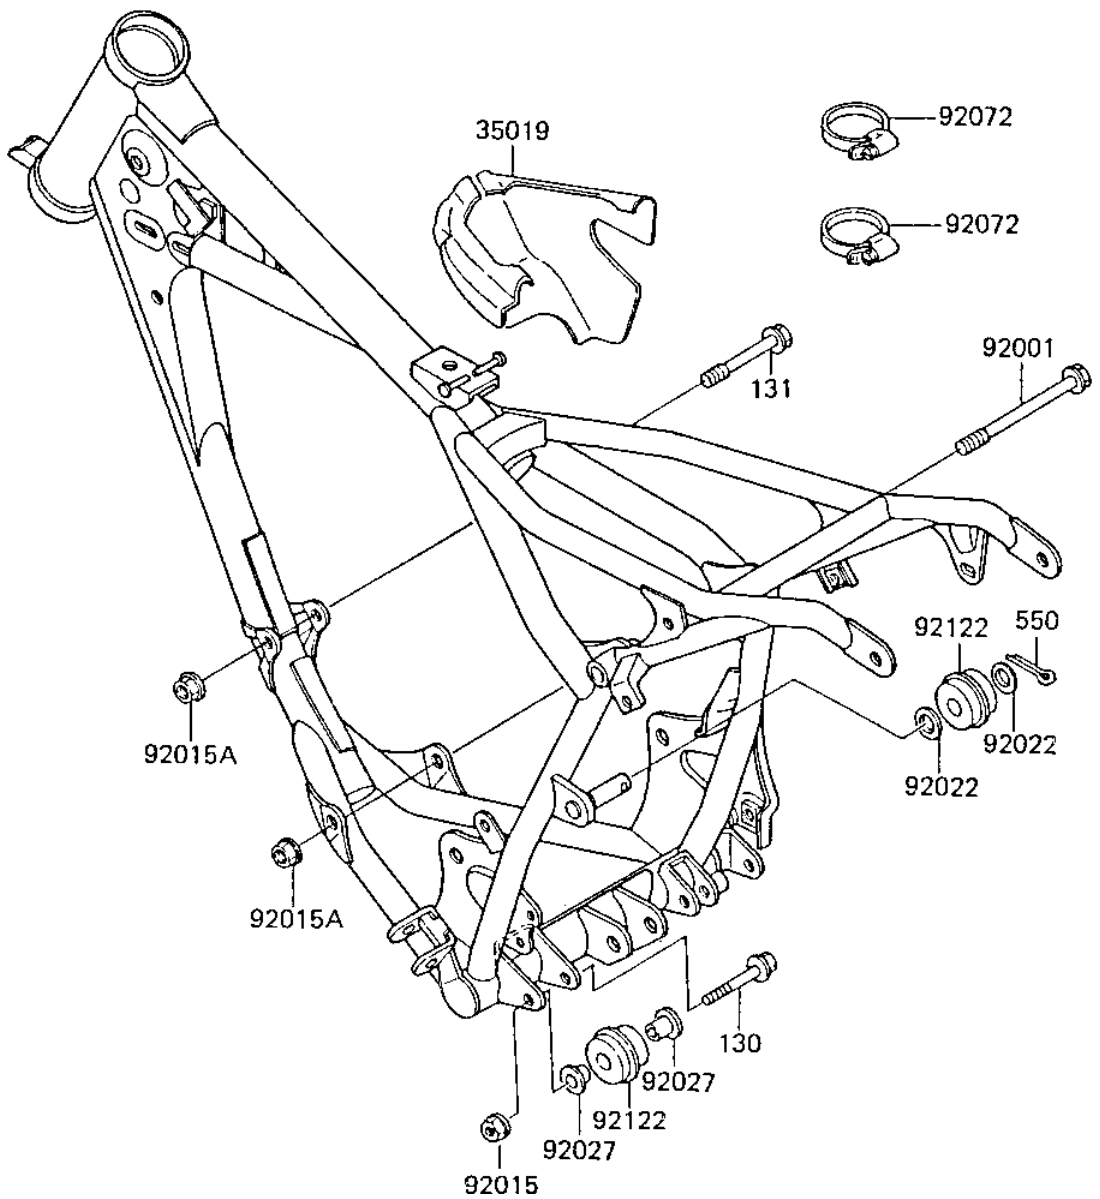

1985 KX80 PARTS DIAGRAM

FRAME FITTINGS

F2131-0195

1985 KX80 PARTS LIST

FRAME FITTINGS

ITEM NAME	PART NUMBER	QUANTITY
FLAP,AIR FILTER CASE (Ref # 35019)	35019-1104	1
BOLT,ENGINE MOUNT (Ref # 92001)	92001-1367	1
NUT-6MM (Ref # 92015)	92015-1078	1
NUT-8MM (Ref # 92015A)	92015-1143	2
WASHER,PLAIN (Ref # 92022)	92022-239	2
COLLAR,RADIATOR GUARD (Ref # 92027)	92027-1183	2
BANK,RESERVOIR TANK (Ref # 92072)	92072-1091	2
ROLLER,CHAIN GUIDE (Ref # 92122)	92122-1030	2
BOLT,FLANGED,6X40 (Ref # 130)	130G0640	1
BOLT 8X60 (Ref # 131)	131G0860	1
PIN,COTTER,2.5X15 (Ref # 550)	550D2515	1