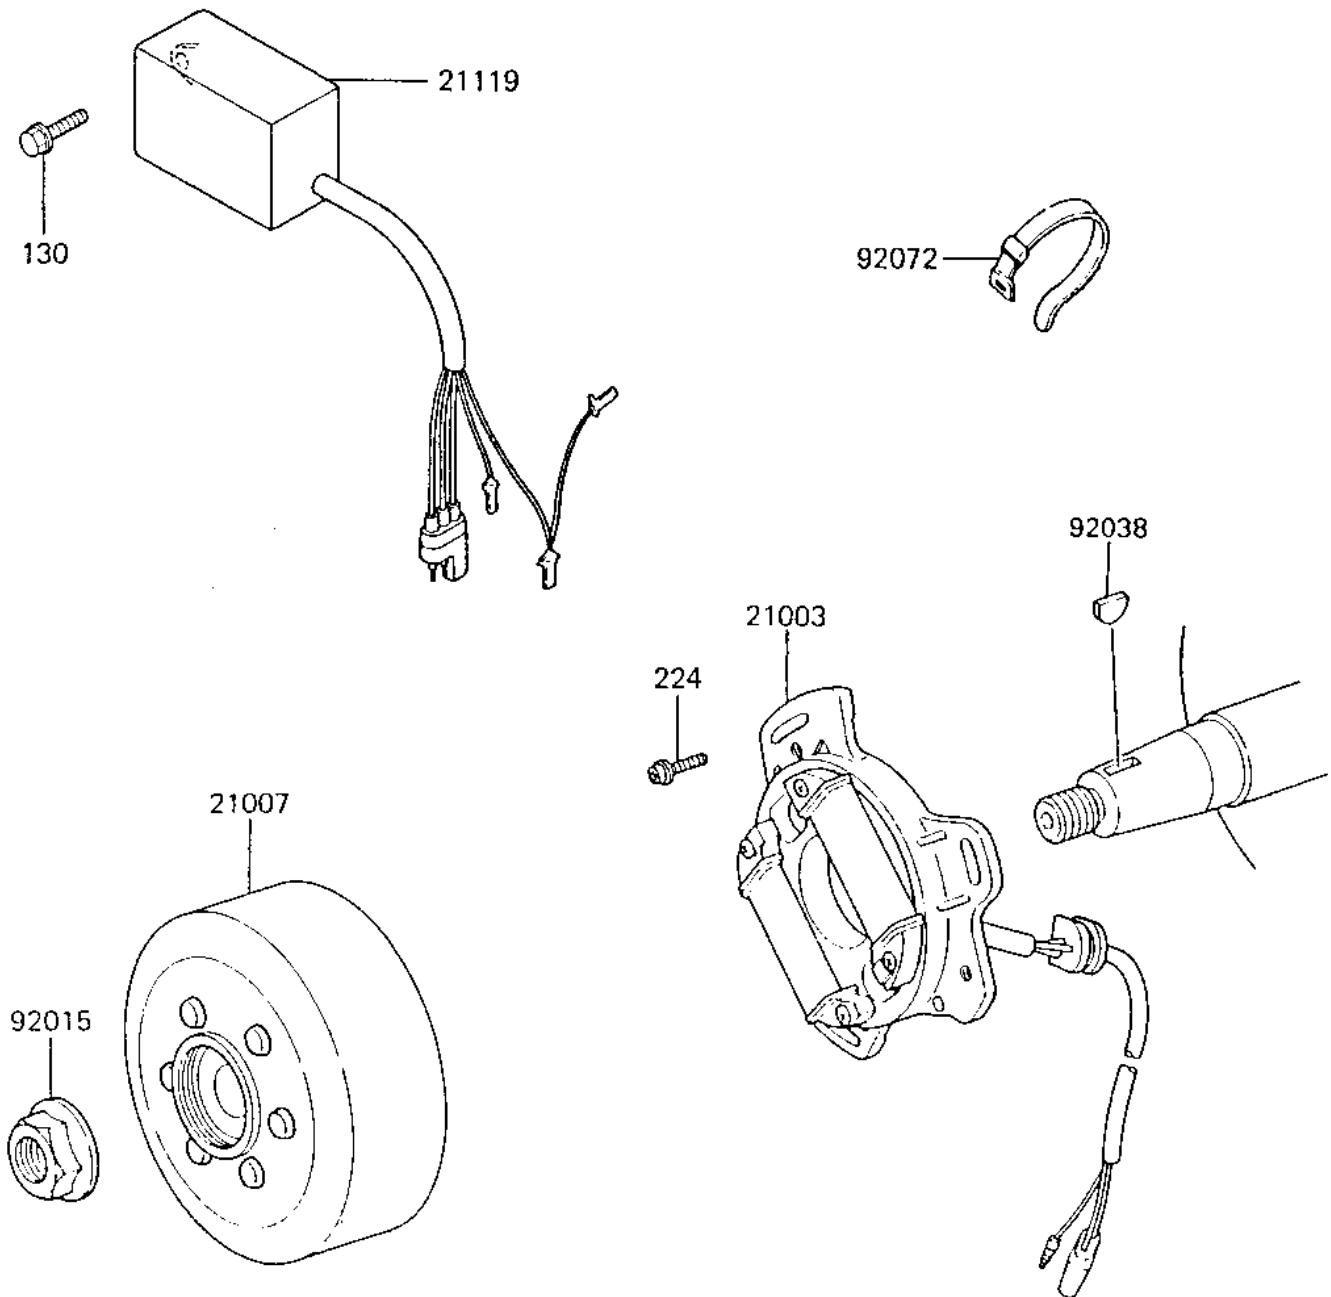

1985 KX80 PARTS DIAGRAM

IGNITION/GENERATOR ('85 KX80-E3)

E1810-0124

1985 KX80 PARTS LIST

IGNITION/GENERATOR ('85 KX80-E3)

ITEM NAME	PART NUMBER	QUANTITY
STATOR ASSY (Ref # 21003)	21003-1042	1
FLYWHEEL,MAGNETO (Ref # 21007)	21007-1038	1
IGNITER (Ref # 21119)	21119-1155	1
NUT,10MM (Ref # 92015)	92015-1415	1
WOODRUFF KEY (Ref # 92038)	92038-001	1
BAND, LONG (Ref # 92072)	92072-032	1
BOLT-FLANGED,6X16 (Ref # 130)	130G0616	1
SCREW-PAN-WP-CROS (Ref # 224)	224B0514	3