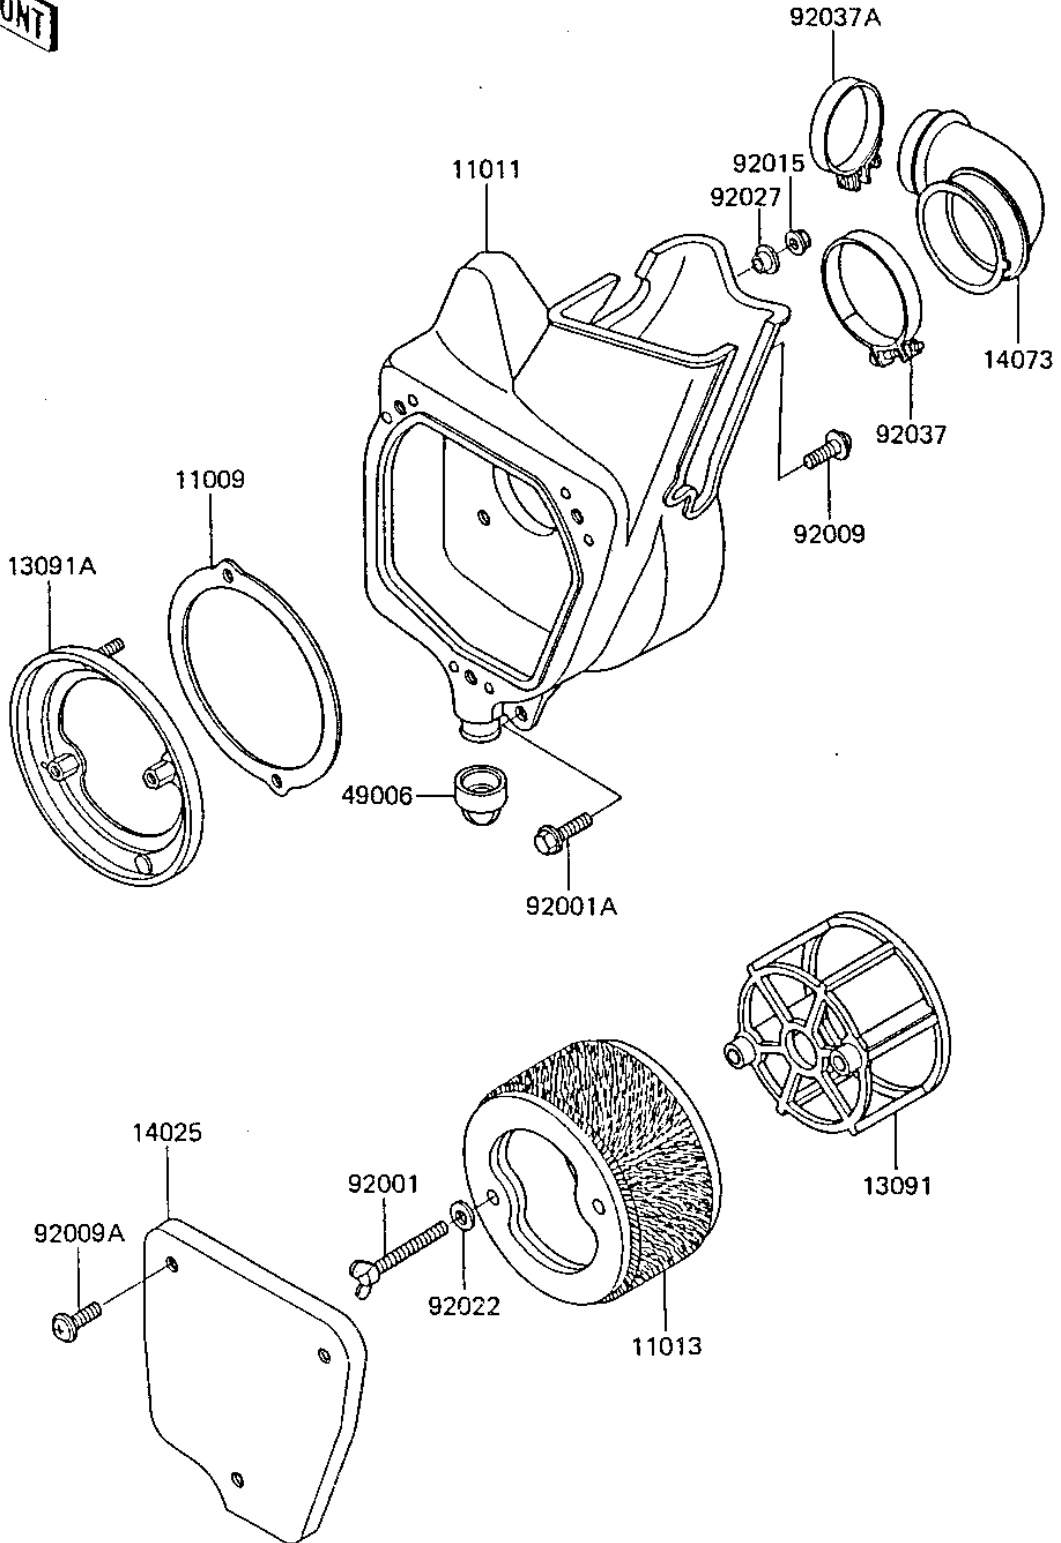

# 1985 KX80 PARTS DIAGRAM

AIR CLEANER ('85 KX80-E3)

E1130-0173

# 1985 KX80 PARTS LIST

AIR CLEANER (85 KX80-E3)

ITEM NAME	PART NUMBER	QUANTITY
GASKET,AIR FILTER CAS (Ref # 11009)	11009-1493	1
CASE-AIR FILTER (Ref # 11011)	11011-1177	1
ELEMENT-AIR FILTER (Ref # 11013)	11013-1118	1
HOLDER,ELEMENT (Ref # 13091)	13091-1319	1
HOLDER,AIR FILTER (Ref # 13091A)	13091-1356	1
COVER,AIR FILTER CASE (Ref # 14025)	14025-1935	1
DUCT,AIR FILTER (Ref # 14073)	14073-1186	1
BOOT,AIR FILTER (Ref # 49006)	49006-1156	1
BOLT,KICK LEVER HOLDR (Ref # 92001)	92001-1170	2
BOLT,W/WASHER,6X12 (Ref # 92001A)	92001-1517	1
SCREW,6X10 (Ref # 92009)	92009-1286	2
SCREW,6X14 (Ref # 92009A)	92009-1287	3
NUT,FLANGED,5MM (Ref # 92015)	92015-1259	2
WASHER,6.5X16X1.0 (Ref # 92022)	92022-1093	2
COLLAR (Ref # 92027)	92027-1880	2
CLAMP,AIR CLEANER (Ref # 92037)	92037-115	1
CLAMP,CARBURETOR HOLD (Ref # 92037A)	92037-1484	1