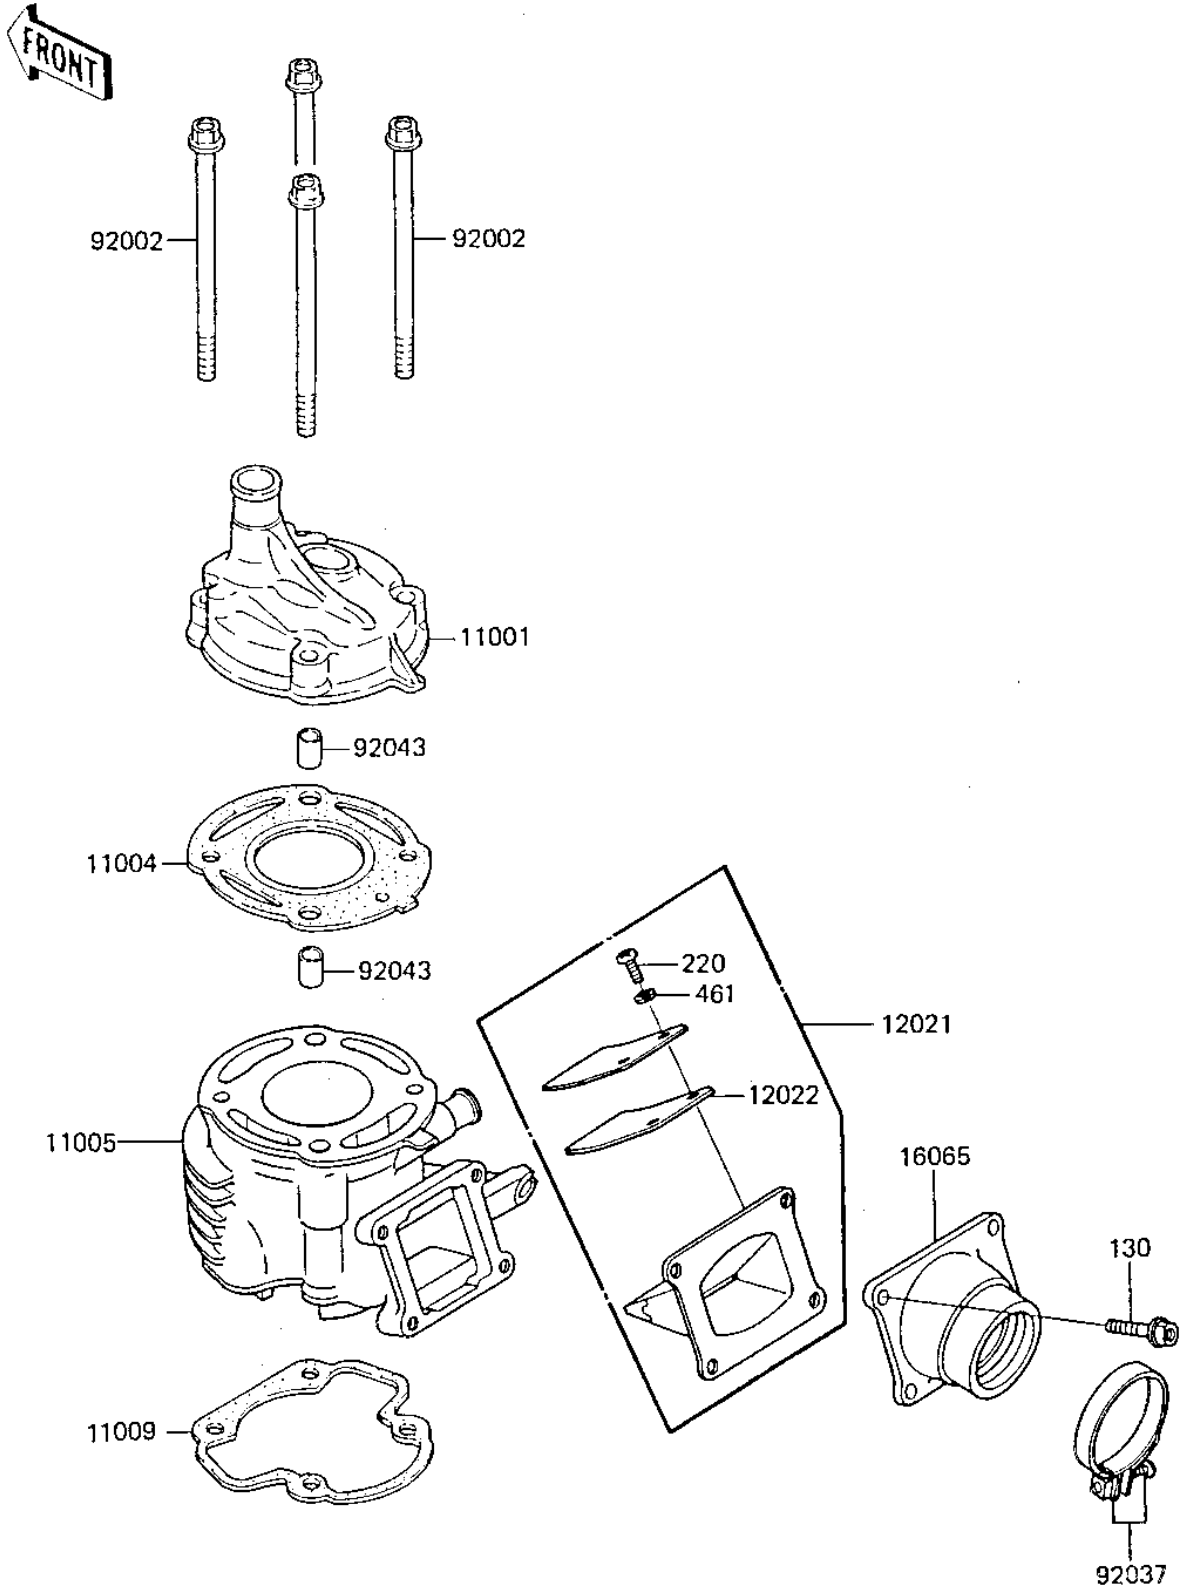

1985 KX80 PARTS DIAGRAM

CYLINDER HEAD/CYLINDER/REED VALVE ('85 K)

E1111-0615

1985 KX80 PARTS LIST

CYLINDER HEAD/CYLINDER/REED VALVE ('85 K)

ITEM NAME	PART NUMBER	QUANTITY
HEAD CYLINDER (Ref # 11001)	11001-1144	1
GASKET-HEAD,CYLINDER (Ref # 11004)	11004-1058	1
CYLINDER-ENGINE (Ref # 11005)	11005-1394	1
GASKET,CYLINDER BASE (Ref # 11009)	11009-1482	1
VALVE-ASSY-REED (Ref # 12021)	12021-1055	1
VALVE-REED (Ref # 12022)	12022-1054	2
HOLDER-CARBURETOR (Ref # 16065)	16065-1102	1
BOLT,8X120 (Ref # 92002)	92002-1332	4
CLAMP (Ref # 92037)	92037-1172	1
PIN,DOWEL,10X8.2X14 (Ref # 92043)	92043-1037	2
BOLT,FLANGED,6X20 (Ref # 130)	130G0620	4
SCREW PAN HEAD 3X8 (Ref # 220)	220B0308	4
WASHER SPRING 3MM (Ref # 461)	461F0300	4